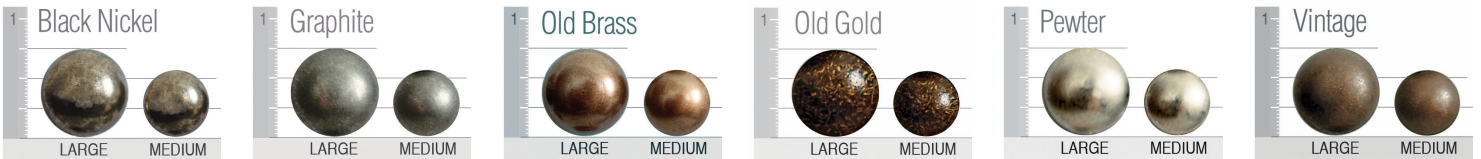

Construction same as standard, except Qualux® polyfoam is firmer.

**Plush Seat Option Construction**

**Plush Seat Features**

- Finished seat is thicker than Standard
- Memory foam creates softer luxurious sit

Plush Seat Option available only on:

**Madison  
Brighton  
Tight Back  
Highland Park\***

\*Note: Highland Park uses 4 1/4" Qualux®.  
Between welts is 5 1/2" - same as others.

See price list for Plush Seat Option price.

**Finishes**

**Nail Head**

**Cushions**

**Standard / Firm**

**Down**

**Plush**

For Brighton, Highland Park, Madison and Tight Back Custom Collections only.

**Welt or Double Needle**