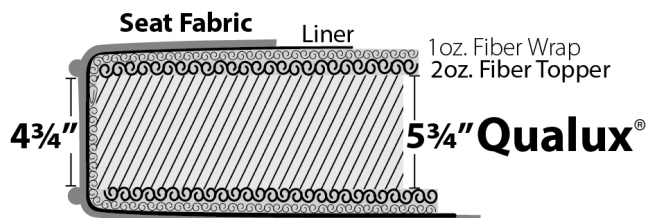

Duraloft Seat Construction

Standard on:
Madison
Brighton
Tight Back
Highland Park*

*Note: Highland Park uses 4 3/4" Qualux®.
Between welts is 4 3/4" - same as others.

Firm Seat Option

Construction same as standard, except Qualux® polyfoam is firmer.