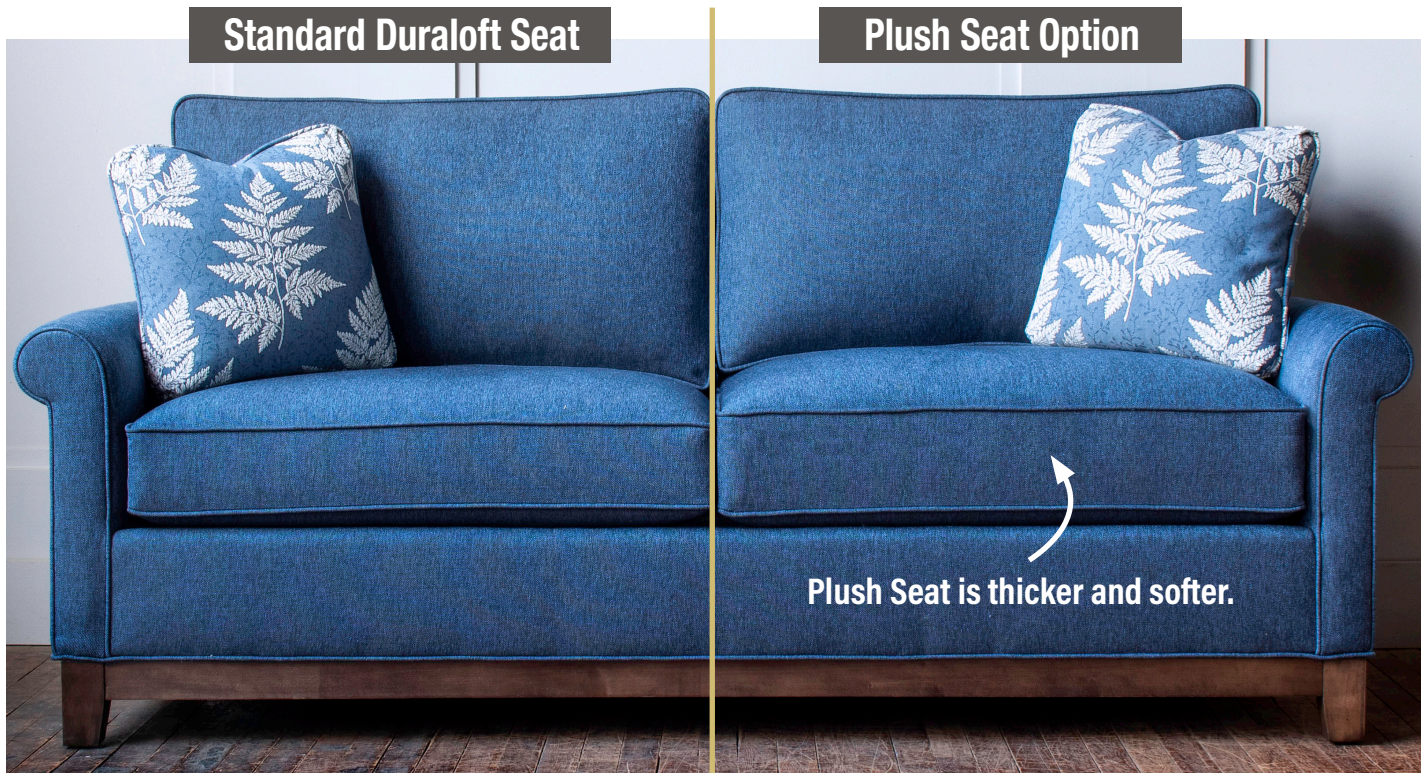

**Standard Features**

- Tight back
- Duraloft seat cushion
- Hand tied/Hard edge

**Product Overview**

The **Erin** series features a Pleated Round back, and your choice of

- Urban scoop arm (shown), or pleated sock arm
- 5 widths plus chaise options
- 3 seat depths
- 6 legs, 7 finishes
- Multiple back over seat options
- Optional back buttons
- Optional double needle stitch
- Optional contrast welt
- Optional nailhead trim

**Product Dimensions**

- *Outside:*    Depth                    D: 34, 36, or 38  
                         Height                        H: 37
- *Inside:*      Seat Depth                SD: 19, 21, or 23  
                         Seat Height                SH: 19" for all base treatments
- *Available Frames:*  
                         Chair: 35"  
                         Love Seat: 58"  
                         3/4 Sofa: 66"  
                         Sofa: 81"  
                         Grand Sofa: 93"

**Duraloft Seat Construction**

**Standard on:**  
Madison  
Brighton  
Tight Back  
Highland Park\*

\*Note: Highland Park uses 4 3/4" Qualux®.  
Between welts is 4 3/4" - same as others.

**Firm Seat Option**

Construction same as standard, except Qualux® polyfoam is firmer.

**Plush Seat Option Construction**

**Plush Seat Features**

- Finished seat is thicker than Standard
- Memory foam creates softer luxurious sit