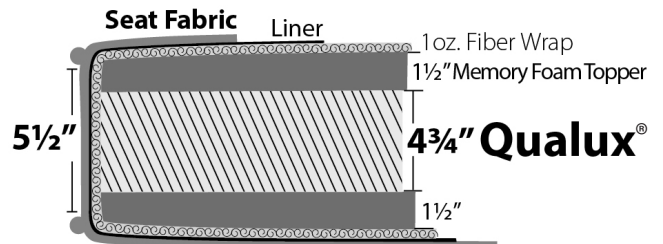

**Product Dimensions**

- *Outside:*    Depth                    D: 34, 36, or 38  
                         Height                        H: 37
- *Inside:*      Seat Depth                SD: 19, 21, or 23  
                         Seat Height                SH: 19" for all base treatments
- *Available Frames:*  
                         Chair: 35"  
                         Love Seat: 58"  
                         3/4 Sofa: 66"  
                         Sofa: 81"  
                         Grand Sofa: 93"

**Duraloft Seat Construction**

**Standard on:**  
Madison  
Brighton  
Tight Back  
Highland Park\*

\*Note: Highland Park uses 4 3/4" Qualux®.  
Between welts is 4 3/4" - same as others.

**Firm Seat Option**

Construction same as standard, except Qualux® polyfoam is firmer.

**Plush Seat Option Construction**

**Plush Seat Features**

- Finished seat is thicker than Standard
- Memory foam creates softer luxurious sit