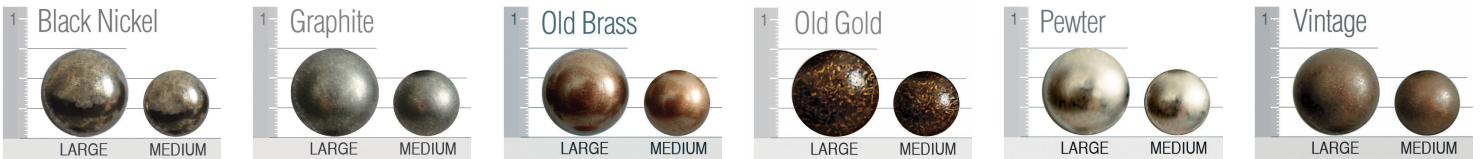

Duraloft Seat Construction

Standard on:
Madison
Brighton
Tight Back
Highland Park*

*Note: Highland Park uses 4 3/4" Qualux®.
Between welts is 4 3/4" - same as others.

Firm Seat Option

Construction same as standard, except Qualux® polyfoam is firmer.

Plush Seat Option Construction

Plush Seat Features

- Finished seat is thicker than Standard
- Memory foam creates softer luxurious sit

Plush Seat Option available only on:

**Madison
Brighton
Tight Back
Highland Park***

*Note: Highland Park uses 4 1/4" Qualux®.
Between welts is 5 1/2" - same as others.

See price list for Plush Seat Option price.

Finishes

Nail Head

Cushions

Standard / Firm

Down

Plush