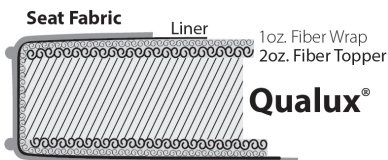

*Note: Highland Park uses 4 1/4" Qualux®.
Between welts is 5 1/2" - same as others.

See price list for Plush Seat Option price.

Finishes

Nail Head

Cushions

Standard / Firm

Down

Plush