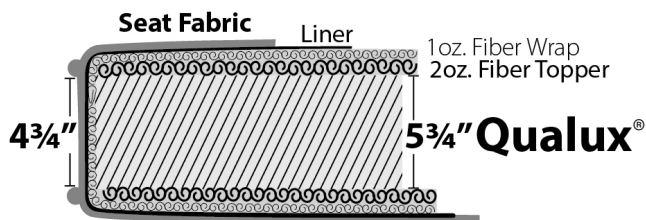

Product Dimensions

- *Outside:* Depth D: 34, 36, or 38
 Height H: 37
- *Inside:* Seat Depth SD: 19, 21, or 23
 Seat Height SH: 19" for all base treatments
- *Available Frames:*
 Chair: 32"
 Love Seat: 55"
 3/4 Sofa: 63"
 Sofa: 78"
 Grand Sofa: 90"

Notes

See next page for order form

As shown: 94 WSTA.b - C - 21 - PFS

A member of the **Tight Back Collection**, which includes the Eden, Ellington, Erin and Essex series frames.

[Click Here](#)
or scan the code below to see this frame in different fabrics and download images.

Duraloft Seat Construction

Standard on:
Madison
Brighton
Tight Back
Highland Park*

*Note: Highland Park uses 4 3/4" Qualux®.
Between welts is 4 3/4" - same as others.

Firm Seat Option

Construction same as standard, except Qualux® polyfoam is firmer.