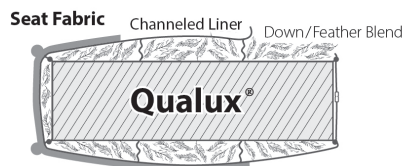

*Note: Highland Park uses 4 1/4" Qualux®.
Between welts is 5 1/2" - same as others.

See price list for Plush Seat Option price.

Finishes

Nail Head

Cushions

Standard / Firm

Down

Plush