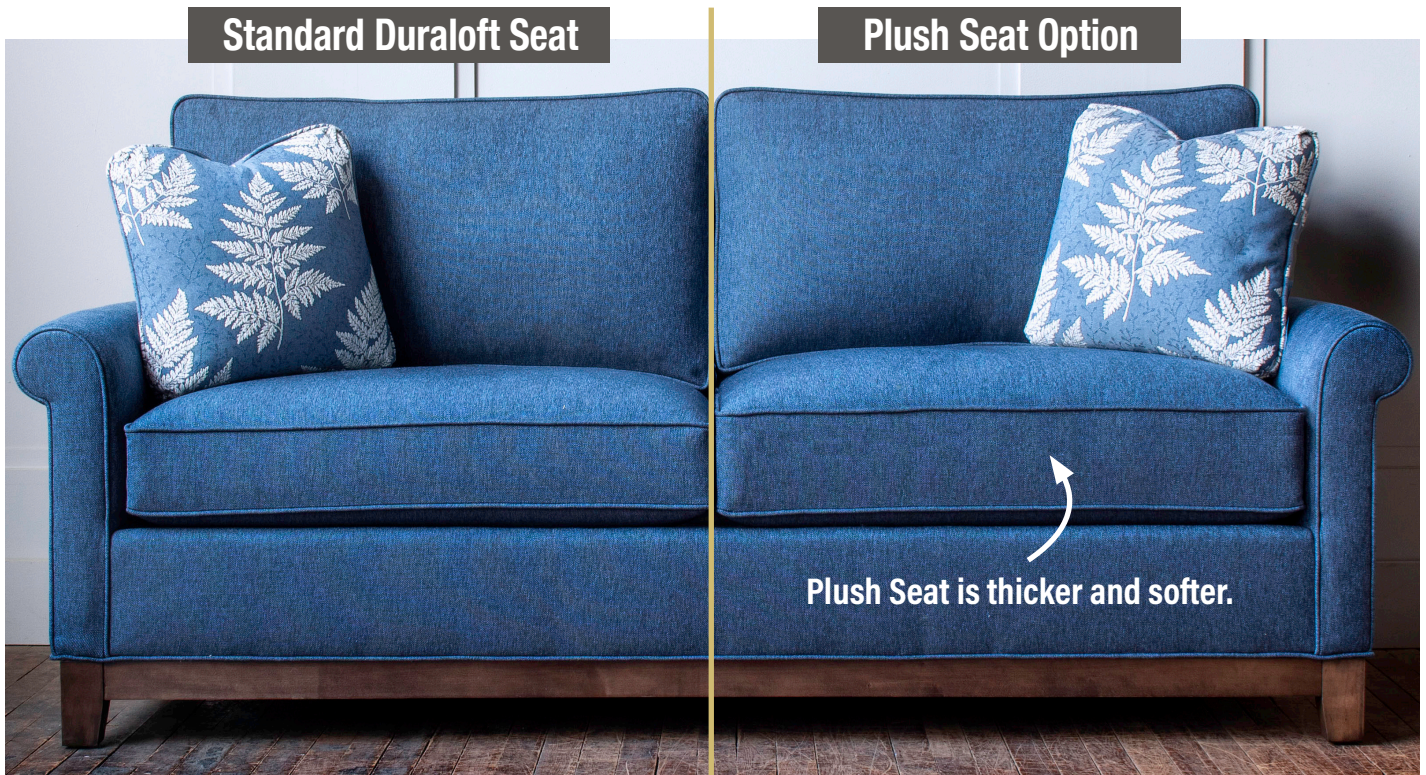

Standard Features

- Tight back
- Duraloft seat cushion
- Hand tied/Hard edge
- Armside hold down clips
- 1 Pair #20 pillows

Product Overview

The **Essex** series features a Welled Square back, and your choice of

- 3" Track arm (shown), or Urban taper arm
- 5 widths plus chaise options
- 3 seat depths
- 6 legs, 7 finishes
- Multiple back over seat options
- Optional back buttons
- Optional double needle stitch (shown)
- Optional contrast welt
- Optional nailhead trim

Product Dimensions

- *Outside:* Depth D: 34, 36, or 38
 Height H: 37
- *Inside:* Seat Depth SD: 19, 21, or 23
 Seat Height SH: 19" for all base treatments
- *Available Frames:*
 Chair: 32"
 Love Seat: 55"
 3/4 Sofa: 63"
 Sofa: 78"
 Grand Sofa: 90"

Duraloft Seat Construction

Standard on:
Madison
Brighton
Tight Back
Highland Park*

*Note: Highland Park uses 4 3/4" Qualux®.
Between welts is 4 3/4" - same as others.

Firm Seat Option

Construction same as standard, except Qualux® polyfoam is firmer.