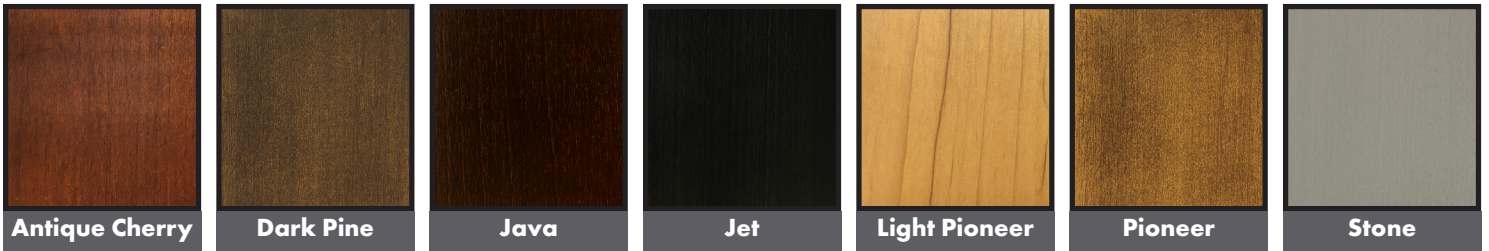

Finishes

Nail Head

Cushions

Standard / Firm

Down

Plush

For Brighton, Highland Park, Madison and Tight Back Custom Collections only.

Welt or Double Needle

Self Welt

Contrast Welt

Double Needle

Arm Pillows

(sold by pair)

#13

14" x 14"

#20

17" x 17"

#23

20" x 20"

Kidney Pillows

(sold as singles)

#8

8" x 16"

#10

11" x 19"

#4

11" x 25"