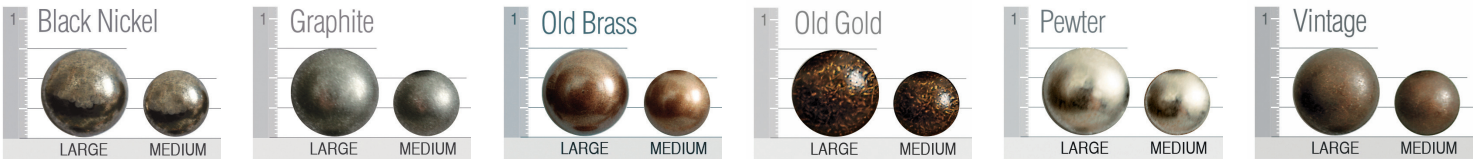

Duraloft Seat Construction

Standard on:

- Madison**
- Brighton**
- Tight Back**
- Highland Park***

*Note: Highland Park uses 4 3/4" Qualux®. Between welts is 4 3/4" - same as others.

Firm Seat Option

Construction same as standard, except Qualux® polyfoam is firmer.

Plush Seat Option Construction

Plush Seat Features

- Finished seat is thicker than Standard
- Memory foam creates softer luxurious sit

Plush Seat Option available only on:

- Madison**
- Brighton**
- Tight Back**
- Highland Park***

*Note: Highland Park uses 4 1/4" Qualux®. Between welts is 5 1/2" - same as others.

See price list for Plush Seat Option price.

Finishes

Nail Head

Cushions

Standard / Firm

Down

Plush