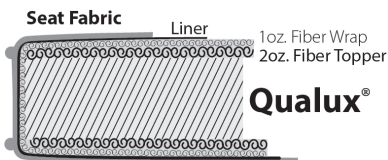

*Note: Highland Park uses 4 1/4" Qualux®. Between welts is 5 1/2" - same as others.

See price list for Plush Seat Option price.

Finishes

Nail Head

Cushions

Standard / Firm

Down

Plush