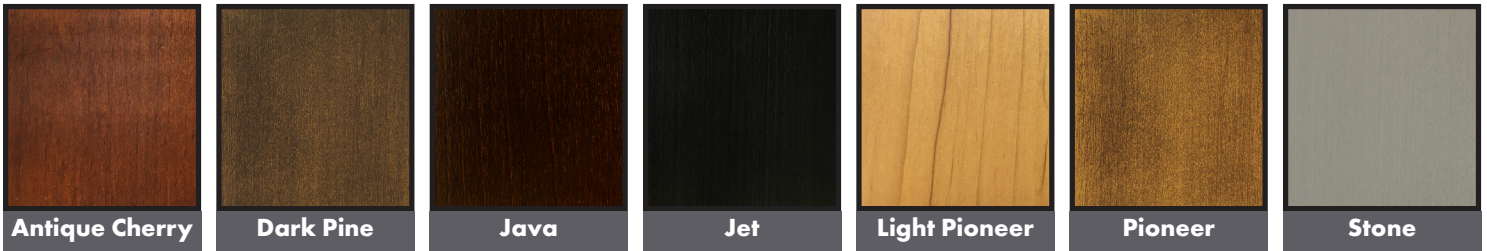

Finishes

Nail Head

Cushions

Standard / Firm

Down

Plush

For Brighton, Highland Park, Madison and Tight Back Custom Collections only.

Welt or Double Needle

Self Welt

Contrast Welt

Double Needle

Arm Pillows

(sold by pair)

#13

14" x 14"

#20

17" x 17"

#23

20" x 20"

Kidney Pillows

(sold as singles)

#8

8" x 16"

#10

11" x 19"

#4

11" x 25"