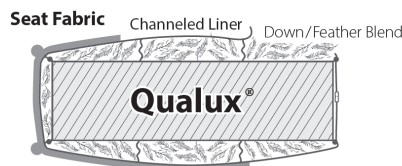

*Note: Highland Park uses 4 1/4" Qualux®. Between welts is 5 1/2" - same as others.

See price list for Plush Seat Option price.

Finishes

Nail Head

Cushions

Standard / Firm

Down

Plush