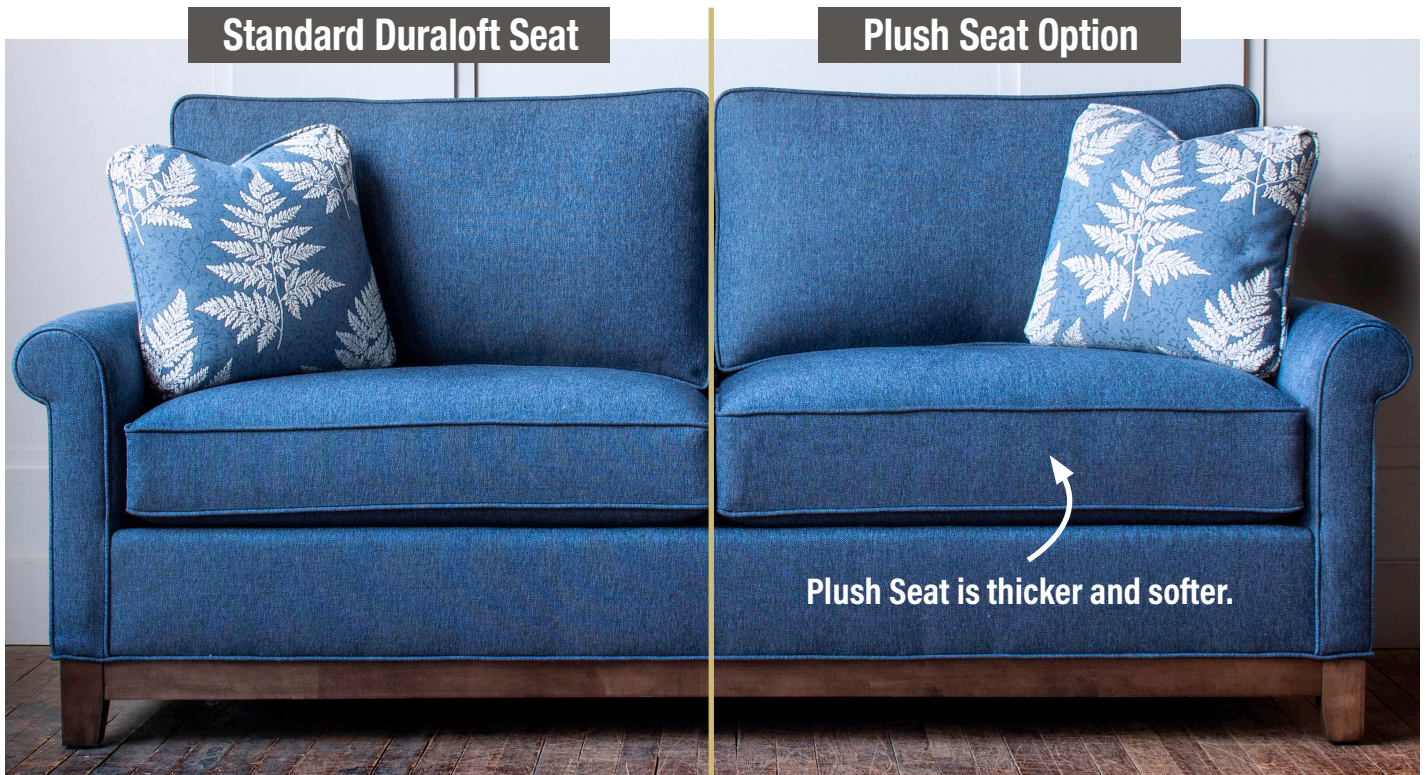

Standard Features

- Tight back
- Duraloft seat cushion
- Hand tied/Hard edge

Product Overview

The **Essex** series features a Weltd Square back, and your choice of

- Urban taper arm (shown), or 3" Track arm
- 5 widths plus chaise options
- 3 seat depths
- 6 legs, 7 finishes
- Multiple back over seat options
- Optional back buttons
- Optional double needle stitch (shown)
- Optional contrast welt
- Optional nailhead trim

Product Dimensions

- *Outside:* Depth D: 34, 36, or 38
Height H: 37
- *Inside:* Seat Depth SD: 19, 21, or 23
Seat Height SH: 19" for all base treatments
- *Available Frames:*
Chair: 35"
Love Seat: 58"
3/4 Sofa: 66"
Sofa: 81"
Grand Sofa: 93"

Duraloft Seat Construction

Standard on:

- Madison**
- Brighton**
- Tight Back**
- Highland Park***

*Note: Highland Park uses 4 3/4" Qualux®. Between welts is 4 3/4" - same as others.

Firm Seat Option

Construction same as standard, except Qualux® polyfoam is firmer.

Plush Seat Option Construction

Plush Seat Features

- Finished seat is thicker than Standard
- Memory foam creates softer luxurious sit

Plush Seat Option available only on:

- Madison**
- Brighton**
- Tight Back**
- Highland Park***