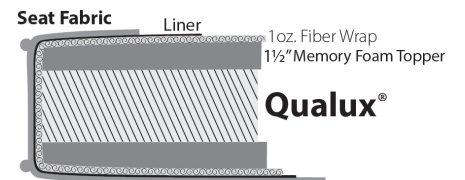

Plush

For Brighton, Highland Park, Madison and Tight Back Custom Collections only.