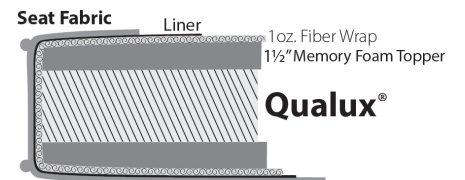

**Plush Seat Features**

- Finished seat is thicker than Standard
- Memory foam creates softer luxurious sit

Plush Seat Option available only on:

**Madison  
Brighton  
Tight Back  
Highland Park\***

\*Note: Highland Park uses 4 1/4" Qualux®.  
Between welts is 5 1/2" - same as others.

See price list for Plush Seat Option price.

**Finishes**

**Nail Head**

**Cushions**

**Standard / Firm**

**Down**

**Plush**

For Brighton, Highland Park, Madison and Tight Back Custom Collections only.