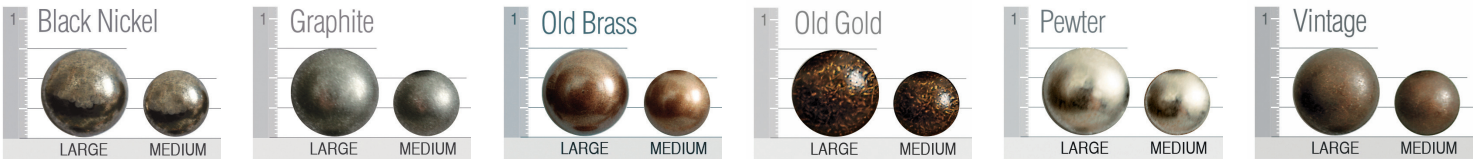

\*Note: Highland Park uses 4 3/4" Qualux®.  
Between welts is 4 3/4" - same as others.

**Firm Seat Option**

Construction same as standard, except Qualux® polyfoam is firmer.

**Plush Seat Option Construction**

**Plush Seat Features**

- Finished seat is thicker than Standard
- Memory foam creates softer luxurious sit

Plush Seat Option available only on:

**Madison  
Brighton  
Tight Back  
Highland Park\***

\*Note: Highland Park uses 4 1/4" Qualux®.  
Between welts is 5 1/2" - same as others.

See price list for Plush Seat Option price.

**Finishes**

**Nail Head**

**Cushions**

**Standard / Firm**

**Down**

**Plush**

For Brighton, Highland Park, Madison and Tight Back Custom Collections only.