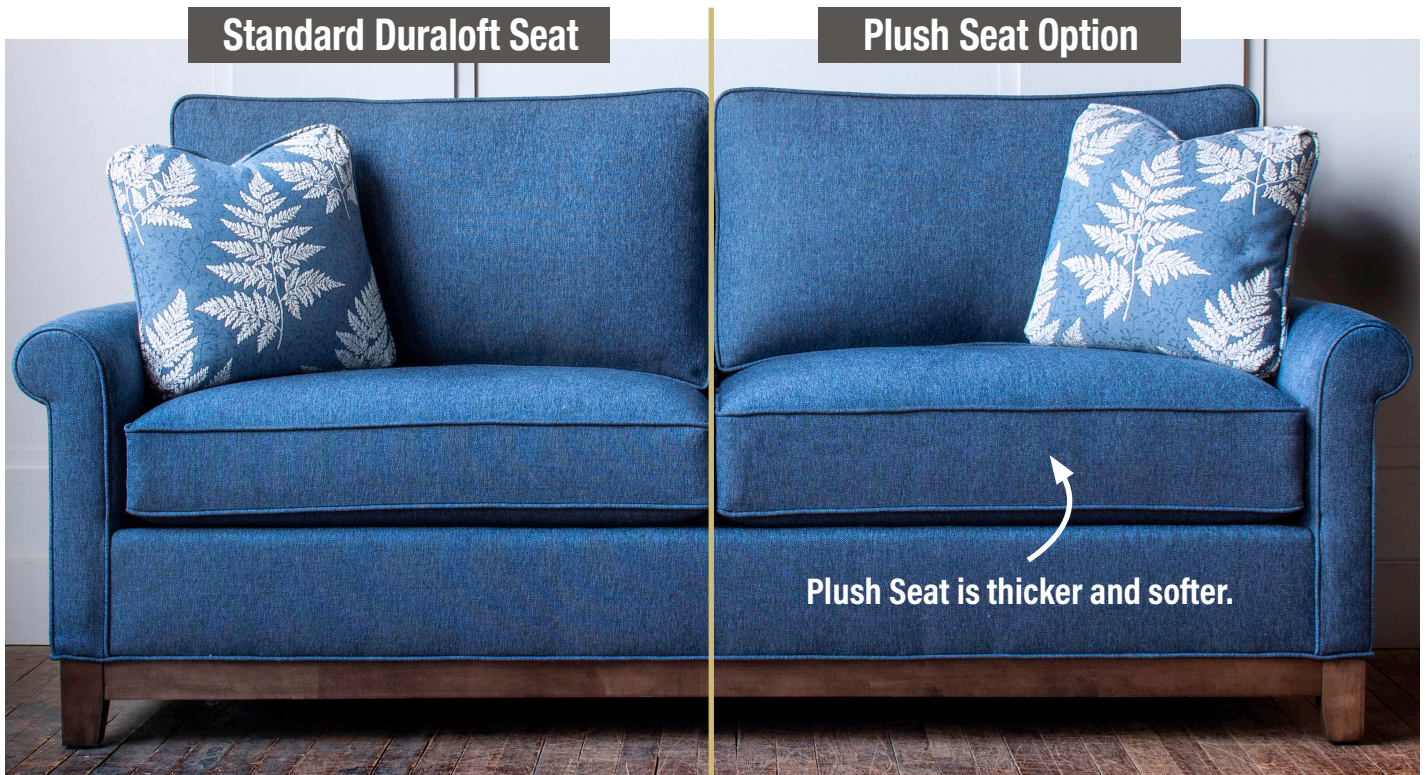

Duraloft Seat Construction

Standard on:
Madison
Brighton
Tight Back
Highland Park*

*Note: Highland Park uses 4 3/4" Qualux®.
Between welts is 4 3/4" - same as others.

Firm Seat Option

Construction same as standard, except Qualux® polyfoam is firmer.

Plush Seat Option Construction

Plush Seat Features

- Finished seat is thicker than Standard
- Memory foam creates softer luxurious sit

Plush Seat Option available only on:

**Madison
Brighton
Tight Back
Highland Park***

*Note: Highland Park uses 4 1/4" Qualux®.
Between welts is 5 1/2" - same as others.

See price list for Plush Seat Option price.