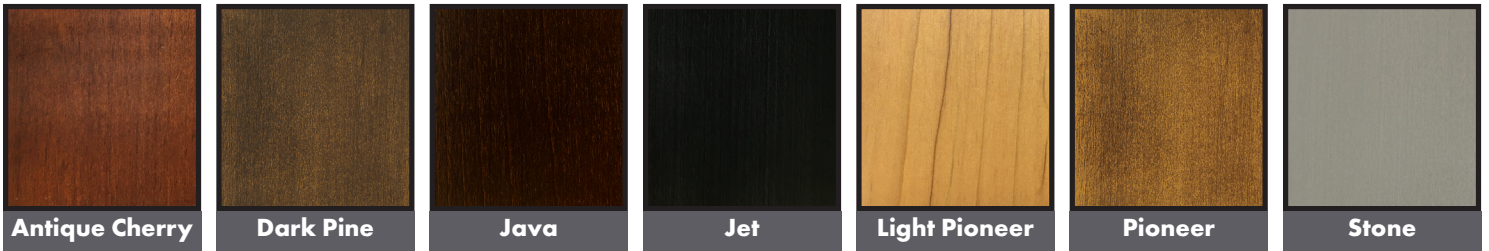

See price list for Plush Seat Option price.

**Finishes**

**Nail Head**

**Cushions**

**Standard / Firm**

**Down**

**Plush**

For Brighton, Highland Park, Madison and Tight Back Custom Collections only.