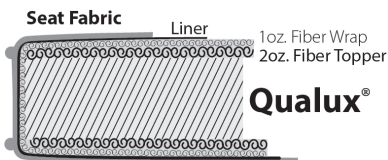

See price list for Plush Seat Option price.

**Finishes**

**Nail Head**

**Cushions**

**Standard / Firm**

**Down**

**Plush**

For Brighton, Highland Park, Madison and Tight Back Custom Collections only.