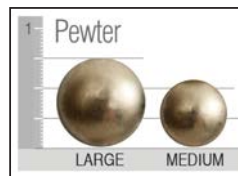

* Chaise available with rectangular cushion and movable base.

Finishes

Antique Cherry

Dark Pine

Java

Jet

Light Pioneer

Pioneer

Stone

Nail Head trim

Welt or Double Needle

Arm Pillows (sold by pair)

#13 - 14" x 14"

#20 - 17" x 17"

#23 - 20" x 20"

Kidney Pillows (sold as singles)