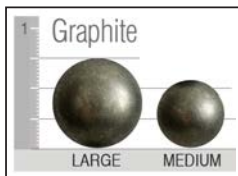

Finishes

Nail Head trim

Welt or Double Needle

Arm Pillows (sold by pair)

Kidney Pillows (sold as singles)