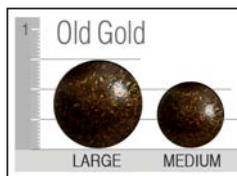

Finishes

Nail Head trim

Welt or Double Needle

Arm Pillows (sold by pair)

Kidney Pillows (sold as singles)