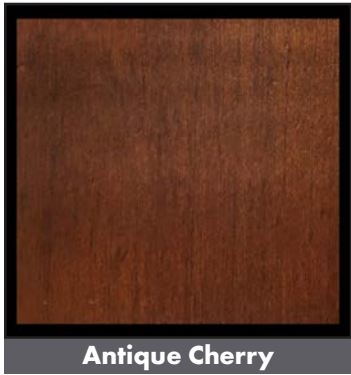

* Chaise available with rectangular cushion and movable base.

Finishes

Antique Cherry

Dark Pine

Java

Jet

Light Pioneer

Pioneer