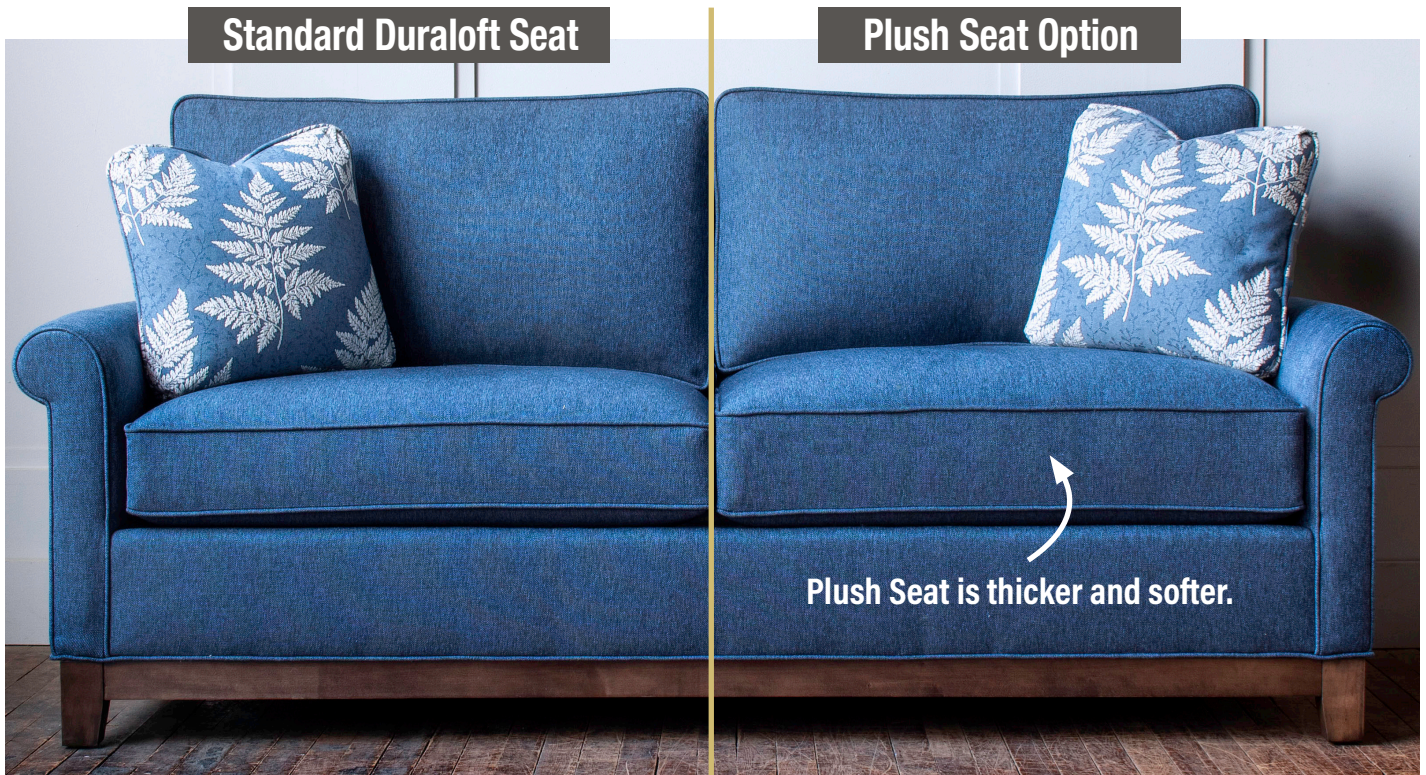

Duraloft Seat Construction

Standard on:

- **Madison**
- **Brighton**
- **Tight Back**
- **Highland Park***

*Note: Highland Park uses 4 3/4" Qualux®. Between welts is 4 3/4" - same as others.

Firm Seat Option

Construction same as standard, except Qualux® polyfoam is firmer.

Plush Seat Option Construction

Plush Seat Features

- Finished seat is thicker than Standard
- Memory foam creates softer luxurious sit

Plush Seat Option available only on:

- **Madison**
- **Brighton**
- **Tight Back**
- **Highland Park***

*Note: Highland Park uses 4 1/4" Qualux®. Between welts is 5 1/2" - same as others.

See price list for Plush Seat Option price.