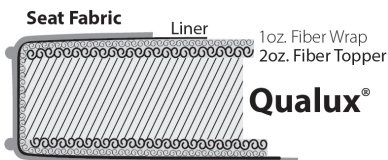

\*Note: Highland Park uses 4 1/4" Qualux®. Between welts is 5 1/2" - same as others.

See price list for Plush Seat Option price.

**Finishes**

**Nail Head**

**Cushions**

**Standard / Firm**

**Down**

**Plush**