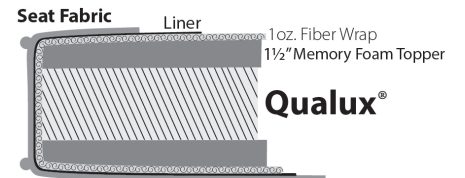

Plush

For Brighton, Highland Park, Madison and Tight Back Custom Collections only.