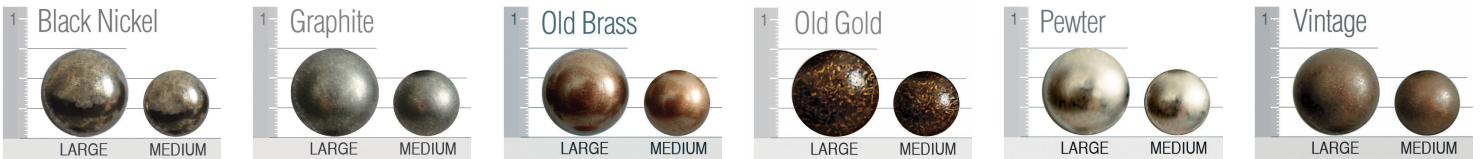

\*Note: Highland Park uses 4 3/4" Qualux®. Between welts is 4 3/4" - same as others.

**Firm Seat Option**

Construction same as standard, except Qualux® polyfoam is firmer.

**Plush Seat Option Construction**

**Plush Seat Features**

- Finished seat is thicker than Standard
- Memory foam creates softer luxurious sit

Plush Seat Option available only on:

- Madison**
- Brighton**
- Tight Back**
- Highland Park\***

\*Note: Highland Park uses 4 1/4" Qualux®. Between welts is 5 1/2" - same as others.

See price list for Plush Seat Option price.

**Finishes**

**Nail Head**

**Cushions**

**Standard / Firm**

**Down**

**Plush**