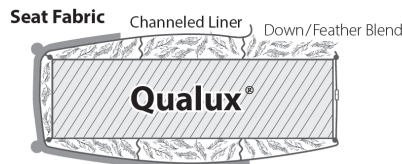

\*Note: Highland Park uses 4 1/4" Qualux®. Between welts is 5 1/2" - same as others.

See price list for Plush Seat Option price.

**Finishes**

**Nail Head**

**Cushions**

**Standard / Firm**

**Down**

**Plush**