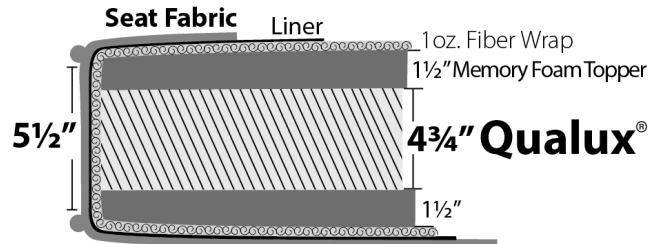

Plush Seat Option Construction

Plush Seat Features

- Finished seat is thicker than Standard
- Memory foam creates softer luxurious sit

Plush Seat Option available only on:

- **Madison**
- **Brighton**
- **Tight Back**
- **Highland Park***

*Note: Highland Park uses 4 1/4" Qualux®. Between welts is 5 1/2" - same as others.

See price list for Plush Seat Option price.