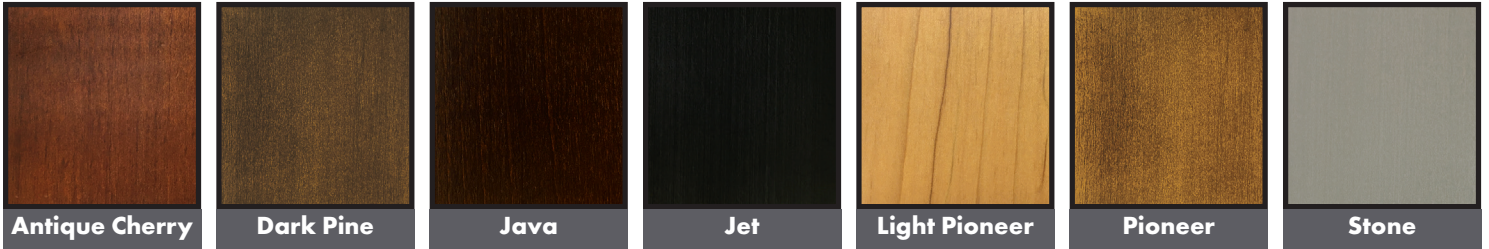

Finishes

Nail Head

Cushions

Standard / Firm

Down

Plush

For Brighton, Highland Park, Madison and Tight Back Custom Collections only.

Welt or Double Needle

Self Welt

Contrast Welt

Double Needle

Arm Pillows

(sold by pair)

#13

14" x 14"

#20

17" x 17"

#23

20" x 20"

Kidney Pillows

(sold as singles)

#8

8" x 16"

#10

11" x 19"

#4

11" x 25"