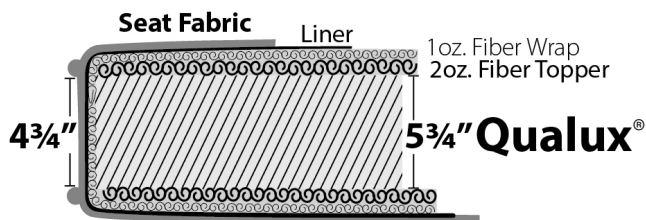

Duraloft Seat Construction

Standard on:

- **Madison**
- **Brighton**
- **Tight Back**
- **Highland Park***

*Note: Highland Park uses 4 3/4" Qualux®. Between welts is 4 3/4" - same as others.

Firm Seat Option

Construction same as standard, except Qualux® polyfoam is firmer.