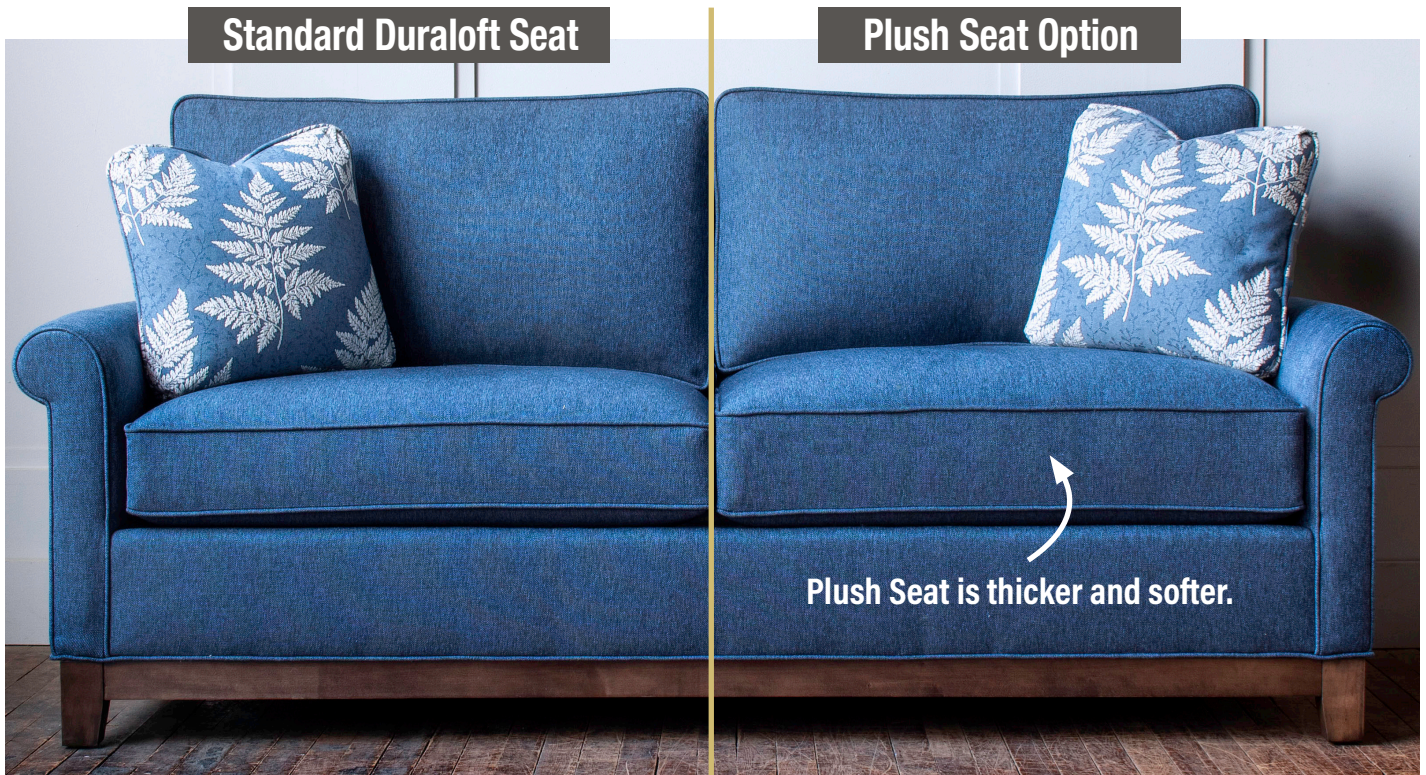

Standard Features

- Loose/Attached back
- Duraloft seat cushion
- Hand tied/Hard edge

Product Overview

- Shown with **rising track arm** (other arms available)
- 5 widths plus sectional and chaise options
- 3 seat depths
- 4 legs, 7 finishes
- 6 backs, loose or attached
- Multiple back over seat options
- Optional double needle stitch
- Optional contrast welt
- Optional nailhead trim

Product Dimensions

- *Outside:* Depth D: 33, 35, or 37
Height H: 36
- *Inside:* Seat Depth SD: 20, 22, or 24
Seat Height SH: 19" for all base treatments
- *Available Frames:*
Chair: 31"
Love Seat: 54"
Three Quarter: 68"
Sofa: 78"
Sectionals

[Click Here](#)
or scan the code below to see this frame in different fabrics and download images.

Duraloft Seat Construction

Standard on:

- Madison**
- Brighton**
- Tight Back**
- Highland Park***

*Note: Highland Park uses 4 3/4" Qualux®. Between welts is 4 3/4" - same as others.

Firm Seat Option

Construction same as standard, except Qualux® polyfoam is firmer.

Plush Seat Option Construction

Plush Seat Features

- Finished seat is thicker than Standard
- Memory foam creates softer luxurious sit