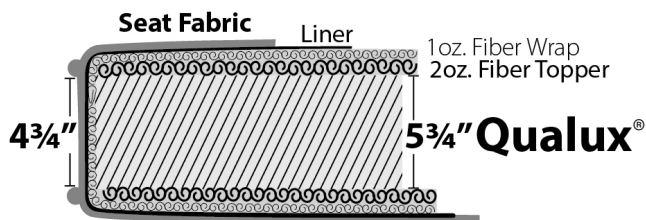

Product Dimensions

- *Outside:* Depth D: 33, 35, or 37
Height H: 36
- *Inside:* Seat Depth SD: 20, 22, or 24
Seat Height SH: 19" for all base treatments
- *Available Frames:*
Chair: 31"
Love Seat: 54"
Three Quarter: 68"
Sofa: 78"
Sectionals

[Click Here](#)
or scan the code below to see this frame in different fabrics and download images.

Duraloft Seat Construction

Standard on:

- Madison**
- Brighton**
- Tight Back**
- Highland Park***

*Note: Highland Park uses 4 3/4" Qualux®. Between welts is 4 3/4" - same as others.