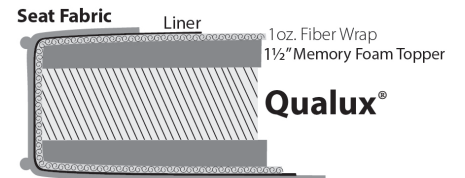

Plush Seat Option available only on:

**Madison  
Brighton  
Tight Back  
Highland Park\***

\*Note: Highland Park uses 4 1/4" Qualux®.  
Between welts is 5 1/2" - same as others.

See price list for Plush Seat Option price.

**Finishes**

**Nail Head**

**Cushions**

**Standard / Firm**

**Down**

**Plush**

For Brighton, Highland Park, Madison and Tight Back Custom Collections only.

**Welt or Double Needle**