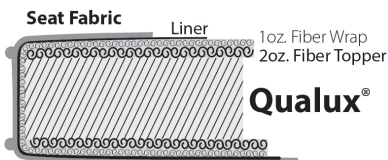

Plush Seat Option available only on:

**Madison  
Brighton  
Tight Back  
Highland Park\***

\*Note: Highland Park uses 4 1/4" Qualux®.  
Between welts is 5 1/2" - same as others.

See price list for Plush Seat Option price.

**Finishes**

**Nail Head**

**Cushions**

**Standard / Firm**

**Down**

**Plush**

For Brighton, Highland Park, Madison and Tight Back Custom Collections only.

**Welt or Double Needle**