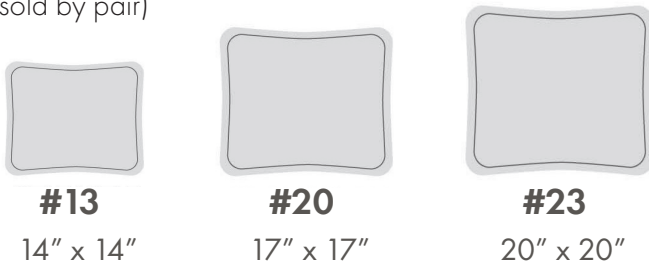

## Product Overview

- Shown with **rising track arm** (other arms available)
- 5 widths plus sectional and chaise options
- 3 seat depths
- 4 legs, 7 finishes
- 6 backs, loose or attached
- Multiple back over seat options
- Optional double needle stitch
- Optional contrast welt
- Optional nailhead trim

## Product Dimensions

- *Outside:*    Depth                    D: 33, 35, or 37  
                         Height                        H: 36
- *Inside:*      Seat Depth                SD: 20, 22, or 24  
                         Seat Height                SH: 19" for all base treatments
- *Available Frames:*  
                         Chair: 31"  
                         Love Seat: 54"  
                         Three Quarter: 68"  
                         Sofa: 78"  
                         Sectionals

**Self Welt**

**Contrast Welt**

**Double Needle**

**Arm Pillows**

(sold by pair)

**Kidney Pillows**

(sold as singles)