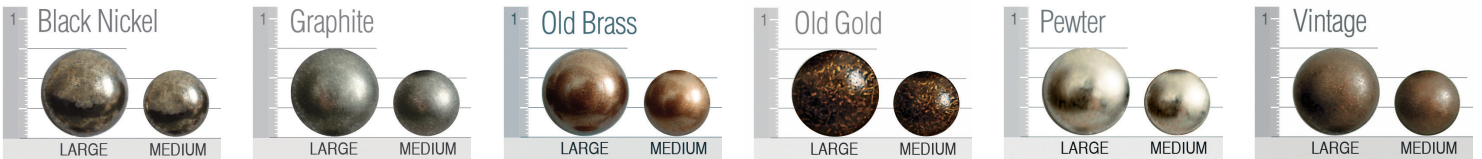

**Firm Seat Option**

Construction same as standard, except Qualux® polyfoam is firmer.

**Plush Seat Option Construction**

**Plush Seat Features**

- Finished seat is thicker than Standard
- Memory foam creates softer luxurious sit

Plush Seat Option available only on:

**Madison  
Brighton  
Tight Back  
Highland Park\***

\*Note: Highland Park uses 4 1/4" Qualux®.  
Between welts is 5 1/2" - same as others.

See price list for Plush Seat Option price.

**Finishes**

**Nail Head**

**Cushions**

**Standard / Firm**

**Down**

**Plush**

For Brighton, Highland Park, Madison and Tight Back Custom Collections only.

**Welt or Double Needle**