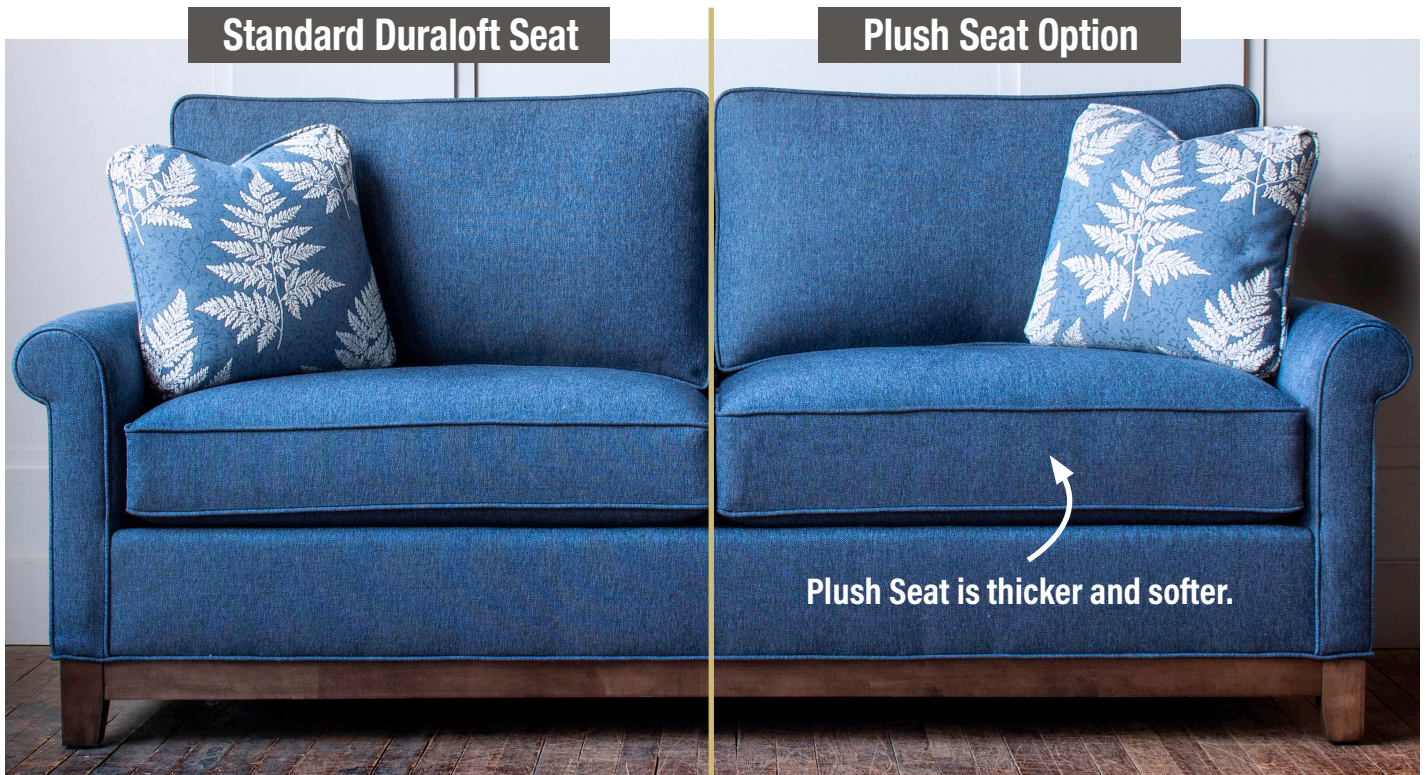

## Product Dimensions

- *Outside:*    Depth                    D: 33, 35, or 37  
                         Height                        H: 36
- *Inside:*      Seat Depth                SD: 20, 22, or 24  
                         Seat Height                SH: 19" for all base treatments
- *Available Frames:*  
                         Chair: 31"  
                         Love Seat: 54"  
                         Three Quarter: 68"  
                         Sofa: 78"  
                         Sectionals

## Notes

See next page for order form

**As shown: 44 LBSRT -D3 - 22 - PFS**

A member of the **Highland Park Custom Collection**, which looks back to the mid-century with simple lines and smaller scaled pieces. The collection can be both contemporary and traditional.

[Click Here](#)

or scan the code below to see this frame in different fabrics and download images.

**Duraloft Seat Construction**

**Standard on:**  
Madison  
Brighton  
Tight Back  
Highland Park\*

\*Note: Highland Park uses 4 3/4" Qualux®.  
Between welts is 4 3/4" - same as others.