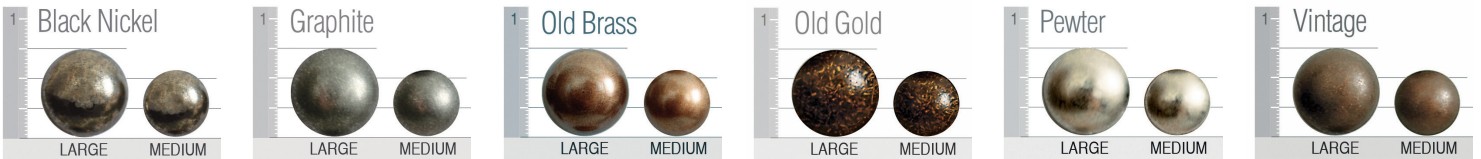

**Firm Seat Option**

Construction same as standard, except Qualux® polyfoam is firmer.

**Plush Seat Option Construction**

**Plush Seat Features**

- Finished seat is thicker than Standard
- Memory foam creates softer luxurious sit

Plush Seat Option available only on:

**Madison  
Brighton  
Tight Back  
Highland Park\***

\*Note: Highland Park uses 4 1/4" Qualux®.  
Between welts is 5 1/2" - same as others.

See price list for Plush Seat Option price.

**Finishes**

**Nail Head**

**Cushions**

**Standard / Firm**

**Down**

**Plush**

For Brighton, Highland Park, Madison and Tight Back Custom Collections only.

**Welt or Double Needle**