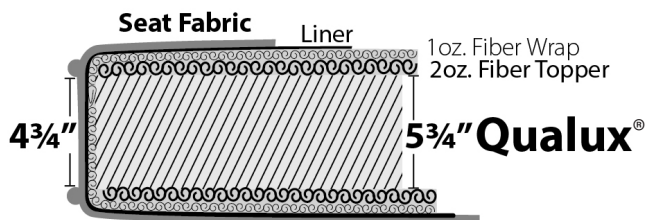

Duraloft Seat Construction

Standard on:
Madison
Brighton
Tight Back
Highland Park*

*Note: Highland Park uses 4 3/4" Qualux®.
Between welts is 4 3/4" - same as others.

Firm Seat Option

Construction same as standard, except Qualux® polyfoam is firmer.