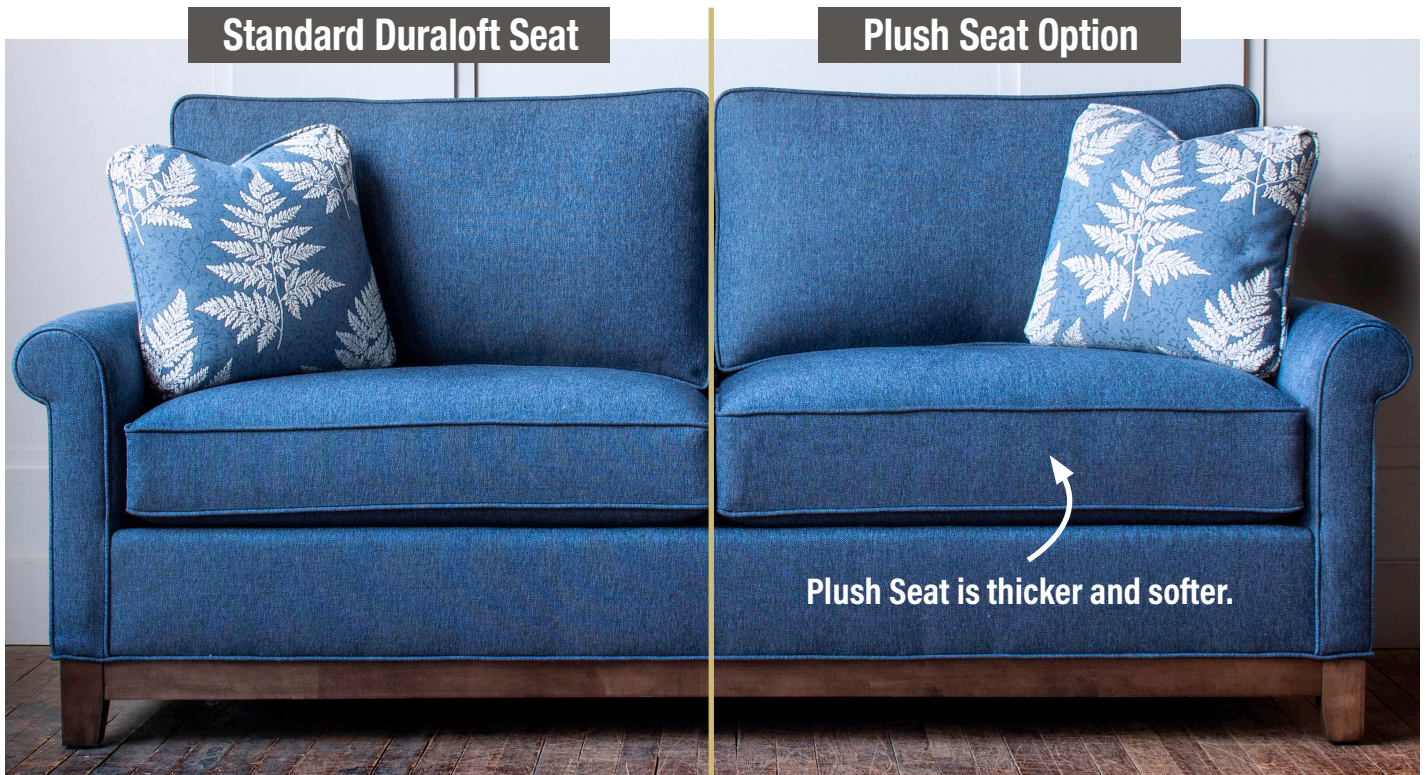

## Standard Features

---

- Loose/Attached back
- Duraloft seat cushion
- Hand tied/Hard edge

## Product Dimensions

---

- *Outside:*    Depth                    D: 33, 35, or 37  
                  Height                        H: 36
- *Inside:*      Seat Depth                SD: 20, 22, or 24  
                  Seat Height                SH: 19" for all base treatments
- *Available Frames:*  
                  Chair: 31"  
                  Love Seat: 54"  
                  Three Quarter: 68"  
                  Sofa: 78"  
                  Sectionals

[Click Here](#)

or scan the code below to see this frame in different fabrics and download images.

**Duraloft Seat Construction**

**Standard on:**  
Madison  
Brighton  
Tight Back  
Highland Park\*

\*Note: Highland Park uses 4 3/4" Qualux®.  
Between welts is 4 3/4" - same as others.