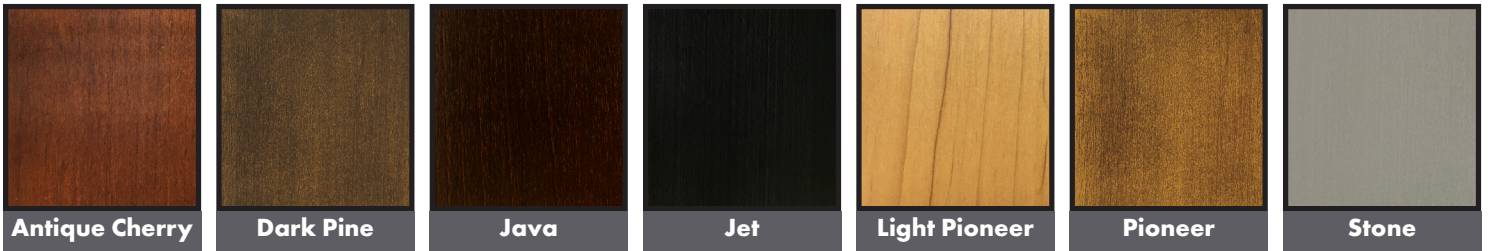

**Finishes**

**Nail Head**

**Cushions**

**Standard / Firm**

**Down**

**Plush**

For Brighton, Highland Park, Madison and Tight Back Custom Collections only.

**Welt or Double Needle**