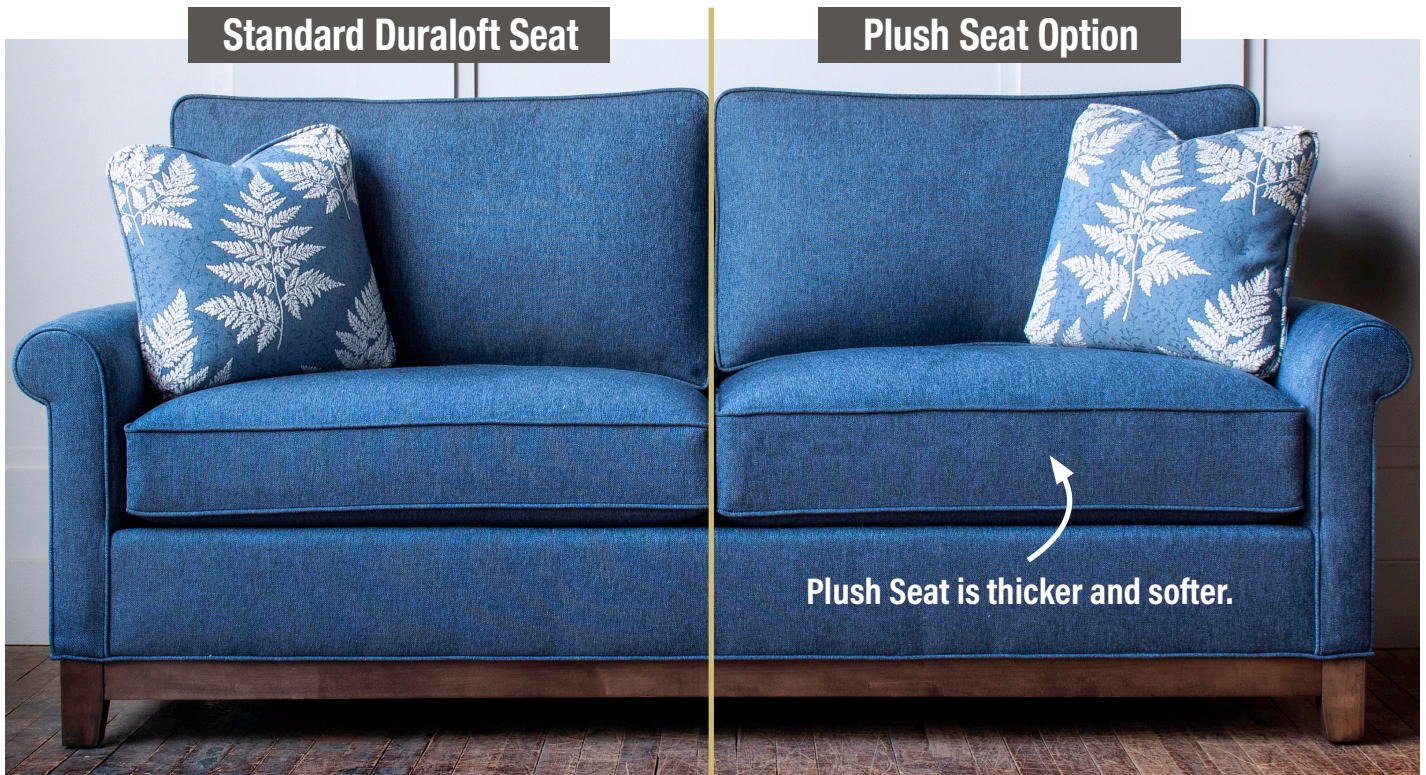

Standard Features

- Loose/Attached back
- Duraloft seat cushion
- Hand tied/Hard edge
- Armside hold down clips on bench seat
- 1 Pair #20 pillows

Product Overview

- Shown with **track arm** (other arms available)
- 5 widths plus sectional and chaise options
- 3 seat depths
- 4 legs, 7 finishes
- 6 backs, loose or attached
- Multiple back over seat options
- Optional double needle stitch
- Optional contrast welt
- Optional nailhead trim

Product Dimensions

- *Outside:* Depth D: 33, 35, or 37
Height H: 36
- *Inside:* Seat Depth SD: 20, 22, or 24
Seat Height SH: 19" for all base treatments
- *Available Frames:*
Chair: 31"
Love Seat: 54"
Three Quarter: 68"
Sofa: 78"
Sectionals

[Click Here](#)
or scan the code below to see this frame in different fabrics and download images.

Duraloft Seat Construction

Standard on:
Madison
Brighton
Tight Back
Highland Park*

*Note: Highland Park uses 4 3/4" Qualux®.
 Between welts is 4 3/4" - same as others.

Firm Seat Option

Construction same as standard, except
 Qualux® polyfoam is firmer.

Plush Seat Option Construction

Plush Seat Features

- Finished seat is thicker than Standard
- Memory foam creates softer luxurious sit