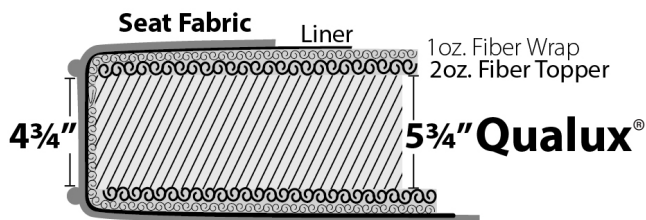

Product Dimensions

- *Outside:* Depth D: 33, 35, or 37
Height H: 36
- *Inside:* Seat Depth SD: 20, 22, or 24
Seat Height SH: 19" for all base treatments
- *Available Frames:*
Chair: 31"
Love Seat: 54"
Three Quarter: 68"
Sofa: 78"
Sectionals

[Click Here](#)
or scan the code below to see this frame in different fabrics and download images.

Duraloft Seat Construction

Standard on:
Madison
Brighton
Tight Back
Highland Park*

*Note: Highland Park uses 4 3/4" Qualux®.
 Between welts is 4 3/4" - same as others.