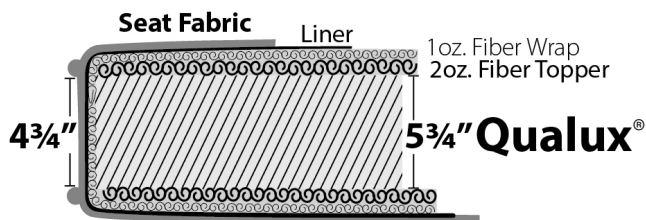

Product Dimensions

- *Outside:* Depth D: 33, 35, or 37
Height H: 36
- *Inside:* Seat Depth SD: 20, 22, or 24
Seat Height SH: 19" for all base treatments
- *Available Frames:*
Chair: 35"
Love Seat: 59"
Three Quarter: 72"
Sofa: 82"
Sectional

Notes

See next page for order form

As shown: 44 LBTUT - D2 - 22 - MT6

A member of the **Highland Park Custom Collection**, which looks back to the mid-century with simple lines and smaller scaled pieces. The collection can be both contemporary and traditional.

[Click Here](#)
or scan the code below to see this frame in different fabrics and download images.

Duraloft Seat Construction

Standard on:
Madison
Brighton
Tight Back
Highland Park*

*Note: Highland Park uses 4 3/4" Qualux®.
 Between welts is 4 3/4" - same as others.