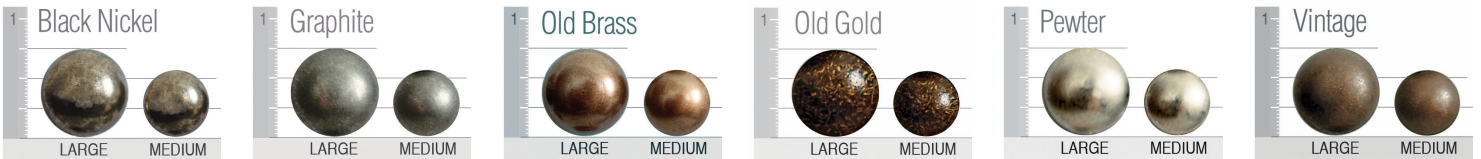

Firm Seat Option

Construction same as standard, except
 Qualux® polyfoam is firmer.

Plush Seat Option Construction

Plush Seat Features

- Finished seat is thicker than Standard
- Memory foam creates softer luxurious sit

Plush Seat Option available only on:

Madison
Brighton
Tight Back
Highland Park*

*Note: Highland Park uses 4 1/4" Qualux®.
 Between welts is 5 1/2" - same as others.

See price list for Plush Seat Option price.

Finishes

Nail Head

Cushions

Standard / Firm

Down

Plush

For Brighton, Highland Park, Madison and Tight Back Custom Collections only.

Welt or Double Needle