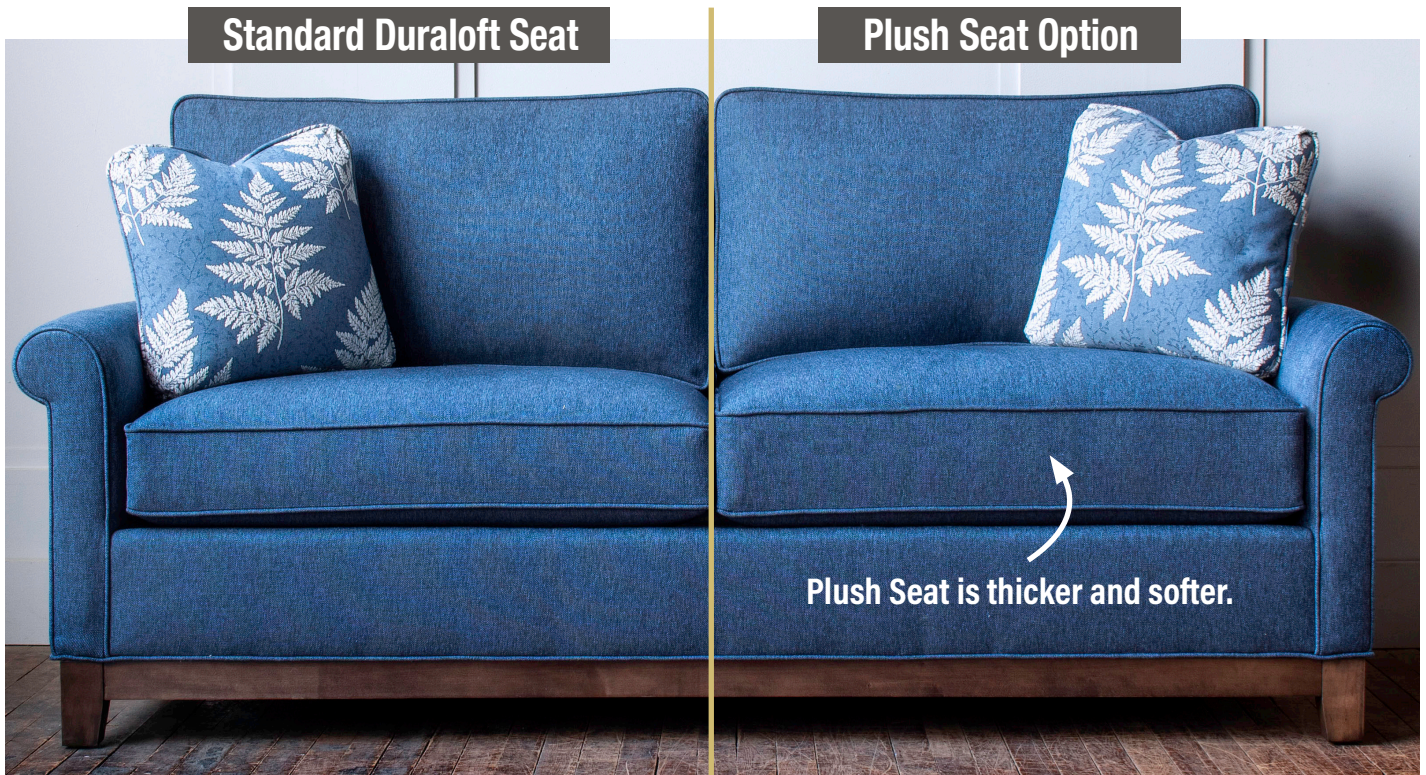

Standard Features

- Loose/Attached back
- Duraloft seat cushion
- Hand tied/Hard edge
- Armside hold down clips on bench seat
- 1 Pair #20 pillows

Product Overview

- Shown with **urban taper arm** (other arms available)
- 5 widths plus sectional and chaise options
- 3 seat depths
- 4 legs, 7 finishes
- 6 backs, loose or attached
- Multiple back over seat options
- Optional double needle stitch
- Optional contrast welt
- Optional nailhead trim

Product Dimensions

- *Outside:* Depth D: 33, 35, or 37
Height H: 36
- *Inside:* Seat Depth SD: 20, 22, or 24
Seat Height SH: 19" for all base treatments
- *Available Frames:*
Chair: 35"
Love Seat: 59"
Three Quarter: 72"
Sofa: 82"
Sectional

[Click Here](#)
or scan the code below to see this frame in different fabrics and download images.

Duraloft Seat Construction

Standard on:
Madison
Brighton
Tight Back
Highland Park*

*Note: Highland Park uses 4 3/4" Qualux®.
 Between welts is 4 3/4" - same as others.

Firm Seat Option

Construction same as standard, except
 Qualux® polyfoam is firmer.

Plush Seat Option Construction

Plush Seat Features

- Finished seat is thicker than Standard
- Memory foam creates softer luxurious sit