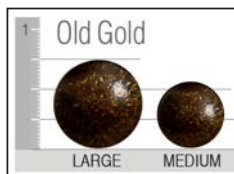

Finishes

Nail Head trim

Welt or Double Needle

Arm Pillows (sold by pair)

Kidney Pillows (sold as singles)