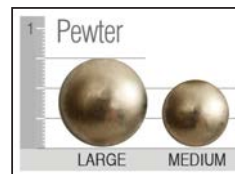

* Chaise available with rectangular cushion and movable base.

Finishes

Antique Cherry

Dark Pine

Java

Jet

Light Pioneer

Pioneer

Stone

Nail Head trim

Welt or Double Needle

Arm Pillows (sold by pair)

#13 - 14" x 14"

#20 - 17" x 17"

#23 - 20" x 20"

Kidney Pillows (sold as singles)