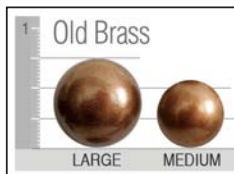

* Chaise available with rectangular cushion and movable base.

Finishes

Antique Cherry

Dark Pine

Java

Jet

Light Pioneer

Pioneer

Stone

Nail Head trim

Welt or Double Needle

Arm Pillows (sold by pair)

#13 - 14" x 14"

#20 - 17" x 17"

#23 - 20" x 20"

Kidney Pillows (sold as singles)