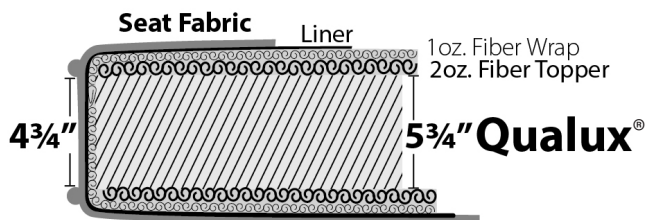

Standard Features

- Loose/Attached back
- Duraloft seat cushion
- Hand tied/Hard edge

Product Overview

- Shown with **full sock arm** (other arms available)
- 7 widths plus chaise options
- 3 seat depths
- 10 legs, 7 finishes
- 2 back heights: 37 or 40"
- Loose or attached back options
- Optional double needle stitch
- Optional contrast welt
- Optional nailhead trim

Product Dimensions

- *Outside:* Depth D: 33, 35, or 37
Height H: 37 or 40
- *Inside:* Seat Depth SD: 20, 22, or 24
Seat Height SH: 19" for all base treatments
- *Available Frames:*
Chair: 39"
Chair and 1/2: 50"
Love Seat: 63"
3/4 Sofa: 75"
Sofa: 80"
Long Sofa: 86"
Grand Sofa: 98"
Sectional

Notes

See next page for order form

As shown: 74 ABT - FS - C - 24 - PFL

A member of the **Madison Custom Collection**: a traditional offering with full round arms and backs; the square track arm can lean toward transitional styling.

[Click Here](#)
or scan the
code below to
see this frame
in different
fabrics and
download
images.

Duraloft Seat Construction

Standard on:

- Madison**
- Brighton**
- Tight Back**
- Highland Park***

*Note: Highland Park uses 4 3/4" Qualux®. Between welts is 4 3/4" - same as others.