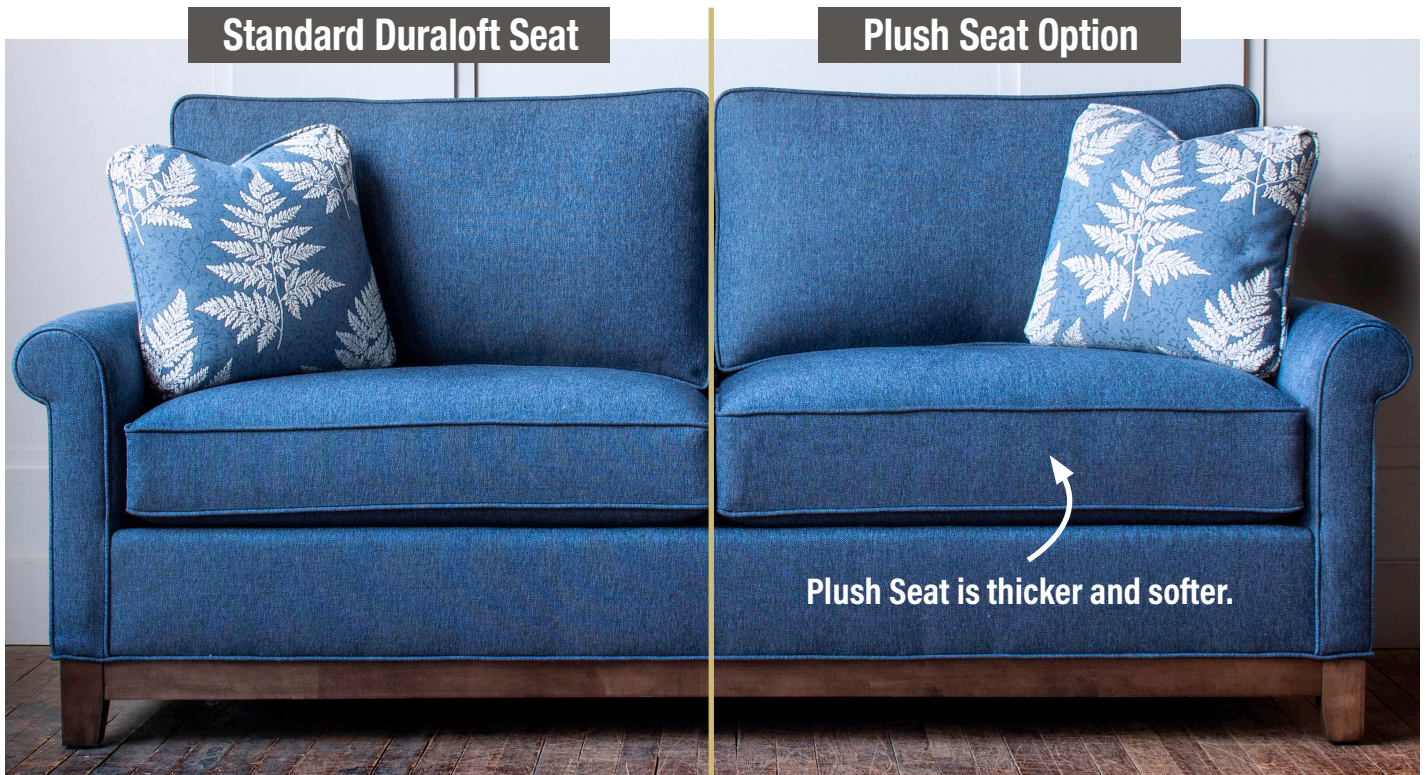

Standard Features

- Loose/Attached back
- Duraloft seat cushion
- Hand tied/Hard edge

Product Overview

- Shown with **full sock arm** (other arms available)
- 7 widths plus chaise options
- 3 seat depths
- 10 legs, 7 finishes
- 2 back heights: 37 or 40"
- Loose or attached back options
- Optional double needle stitch
- Optional contrast welt
- Optional nailhead trim

Product Dimensions

- *Outside:* Depth D: 33, 35, or 37
Height H: 37 or 40
- *Inside:* Seat Depth SD: 20, 22, or 24
Seat Height SH: 19" for all base treatments
- *Available Frames:*
Chair: 39"
Chair and 1/2: 50"
Love Seat: 63"
3/4 Sofa: 75"
Sofa: 80"
Long Sofa: 86"
Grand Sofa: 98"
Sectional

Notes

See next page for order form

As shown: 74 ABT - FS - C - 24 - PFL

A member of the **Madison Custom Collection**: a traditional offering with full round arms and backs; the square track arm can lean toward transitional styling.

[Click Here](#)
or scan the
code below to
see this frame
in different
fabrics and
download
images.

Duraloft Seat Construction

Standard on:

- Madison**
- Brighton**
- Tight Back**
- Highland Park***

*Note: Highland Park uses 4 3/4" Qualux®. Between welts is 4 3/4" - same as others.