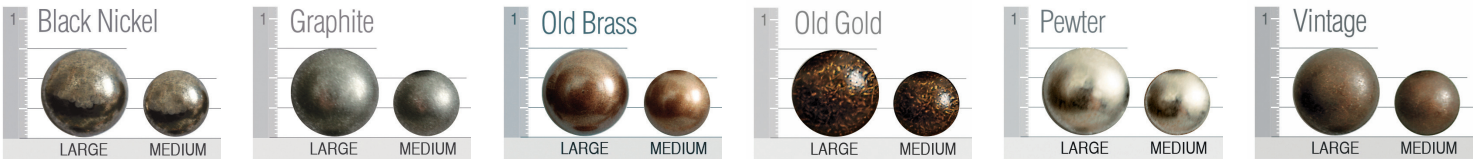

Firm Seat Option

Construction same as standard, except Qualux® polyfoam is firmer.

Plush Seat Option Construction

Plush Seat Features

- Finished seat is thicker than Standard
- Memory foam creates softer luxurious sit

Plush Seat Option available only on:

- Madison**
- Brighton**
- Tight Back**
- Highland Park***

*Note: Highland Park uses 4 1/4" Qualux®. Between welts is 5 1/2" - same as others.

See price list for Plush Seat Option price.

Finishes

Nail Head

Cushions

Standard / Firm

Down

Plush

For Brighton, Highland Park, Madison and Tight Back Custom Collections only.

Welt or Double Needle