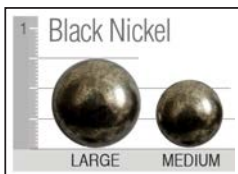

Suggested Ottomans

Pillow Top: **2820-PT-** [Base] 28x20x17, **3222-PT-** [Base] 32x22x17. For all ottomans see catalog ottoman fold-out

Sectionals Available

See Madison Custom Design Sectional page.

Finishes

Antique Cherry

Dark Pine

Java

Jet

Light Pioneer

Pioneer

Stone

Nail Head trim