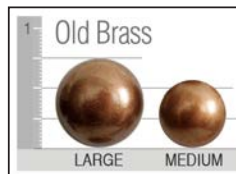

Suggested Ottomans

Pillow Top: **2820-PT-** [Base] 28x20x17, **3222-PT-** [Base] 32x22x17. For all ottomans see catalog ottoman fold-out

Sectionals Available

See Madison Custom Design Sectional page.

Finishes

Antique Cherry

Dark Pine

Java

Jet

Light Pioneer

Pioneer

Stone

Nail Head trim

Welt or Double Needle

Arm Pillows (sold by pair)

#13 - 14" x 14"

#20 - 17" x 17"

#23 - 20" x 20"

Kidney Pillows (sold as singles)

#8 - 8" x 16"

#10 - 11" x 19"