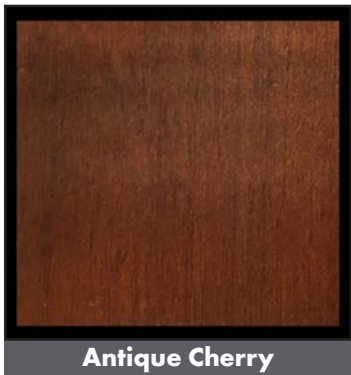

Suggested Ottomans

Pillow Top: **2820-PT-** [Base] 28x20x17, **3222-PT-** [Base] 32x22x17. For all ottomans see catalog ottoman fold-out

Sectionals Available

See Madison Custom Design Sectional page.

Finishes