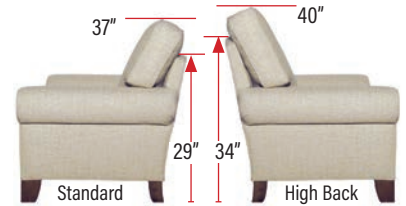

Product Dimensions

- *Outside:* Depth D: 33, 35, or 37
Height H: 37 or 40
- *Inside:* Seat Depth SD: 20, 22, or 24
Seat Height SH: 19" for all base treatments
- *Available Frames:*
Chair: 39"
Chair and 1/2: 50"
Love Seat: 63"
3/4 Sofa: 75"
Sofa: 80"
Long Sofa: 86"
Grand Sofa: 98"
Sectional

[Click Here](#)
or scan the
code below to
see this frame
in different
fabrics and
download
images.

Madison Sofas and Chairs - Order Form

SAMPLE ORDER:

1 74H 2 L 3 BT 4 FS - 5 C 6 24 - 7 SP

Dealer Name _____ ITEM #1 _____

Customer Name _____ ITEM #2 _____

Notes _____

1 **Back Height** 74 Standard 74H High Back (BT and BS only)
High Back option adds 3" to overall height:

2 **Attachment** L Loose A Attached

3 **Style** KN Knife Edge (unavailable as 74H)