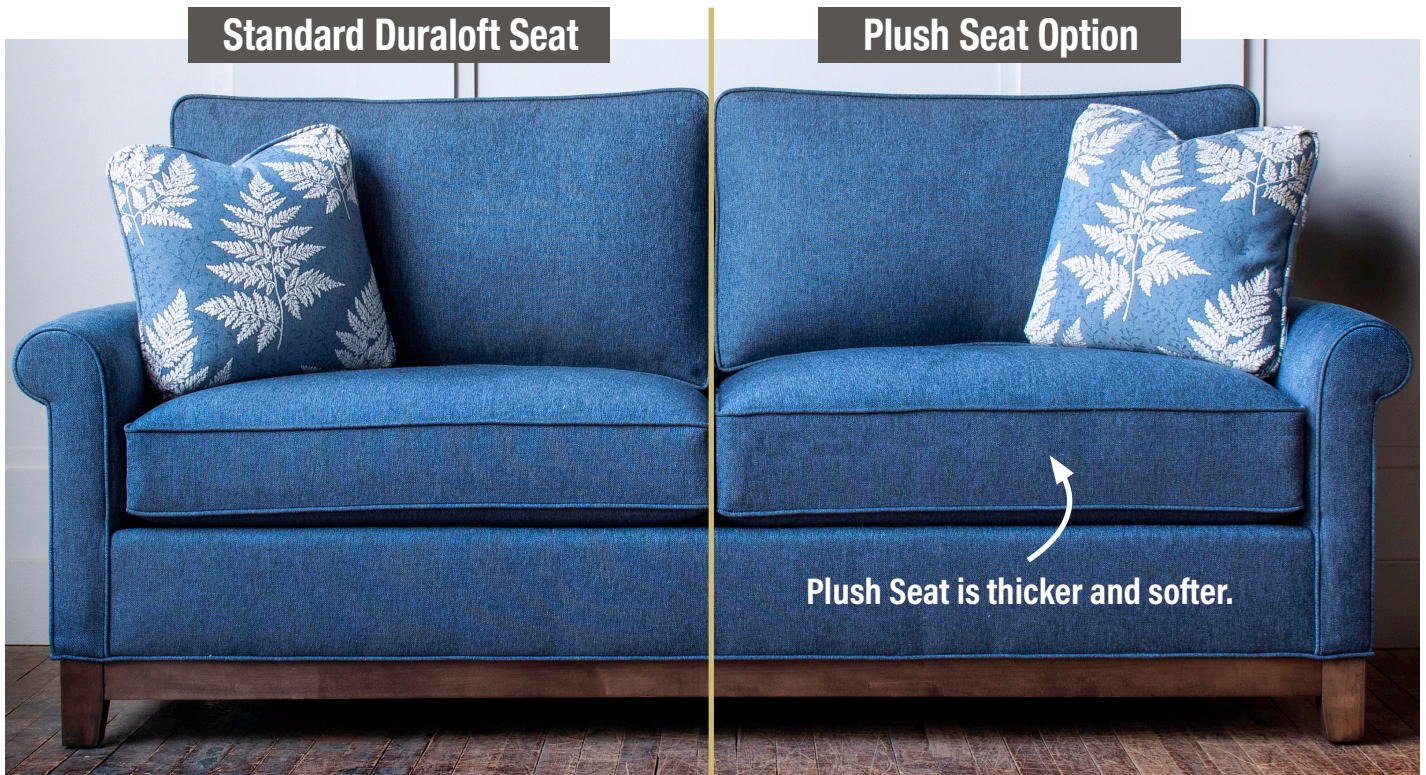

Standard Features

- Loose/Attached back
- Duraloft seat cushion
- Hand tied/Hard edge
- Armside hold down clips on bench seat
- 1 Pair #20 pillows

Product Overview

- Shown with **full sock arm** (other arms available)
- 7 widths plus chaise options
- 3 seat depths
- 10 legs, 7 finishes
- 2 back heights: 37 or 40"
- Loose or attached back options
- Optional double needle stitch
- Optional contrast welt
- Optional nailhead trim

Product Dimensions

- *Outside:* Depth D: 33, 35, or 37
Height H: 37 or 40
- *Inside:* Seat Depth SD: 20, 22, or 24
Seat Height SH: 19" for all base treatments
- *Available Frames:*
Chair: 39"
Chair and 1/2: 50"
Love Seat: 63"
3/4 Sofa: 75"
Sofa: 80"
Long Sofa: 86"
Grand Sofa: 98"
Sectional

Notes

See next page for order form

As shown: 74 ABT - FS - GD - 24 - PFL

A member of the **Madison Custom Collection**: a traditional offering with full round arms and backs; the square track arm can lean toward transitional styling.

[Click Here](#)

or scan the code below to see this frame in different fabrics and download images.

Duraloft Seat Construction

Standard on:
Madison
Brighton
Tight Back
Highland Park*

*Note: Highland Park uses 4 3/4" Qualux®.
Between welts is 4 3/4" - same as others.