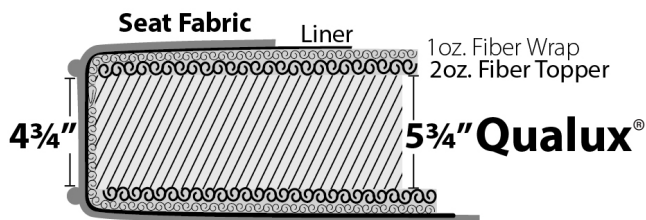

Standard Features

- Loose/Attached back
- Duraloft seat cushion
- Hand tied/Hard edge
- Armside hold down clips on bench seat
- 1 Pair #20 pillows

Product Overview

- Shown with **full sock arm** (other arms available)
- 7 widths plus chaise options
- 3 seat depths
- 10 legs, 7 finishes
- 2 back heights: 37 or 40"
- Loose or attached back options
- Optional double needle stitch
- Optional contrast welt
- Optional nailhead trim

Product Dimensions

- *Outside:* Depth D: 33, 35, or 37
Height H: 37 or 40
- *Inside:* Seat Depth SD: 20, 22, or 24
Seat Height SH: 19" for all base treatments
- *Available Frames:*
Chair: 39"
Chair and 1/2: 50"
Love Seat: 63"
3/4 Sofa: 75"
Sofa: 80"
Long Sofa: 86"
Grand Sofa: 98"
Sectional

Notes

See next page for order form

As shown: 74 ABT - FS - GD - 24 - PFL

A member of the **Madison Custom Collection**: a traditional offering with full round arms and backs; the square track arm can lean toward transitional styling.

[Click Here](#)

or scan the code below to see this frame in different fabrics and download images.

Duraloft Seat Construction

Standard on:
Madison
Brighton
Tight Back
Highland Park*

*Note: Highland Park uses 4 3/4" Qualux®.
Between welts is 4 3/4" - same as others.