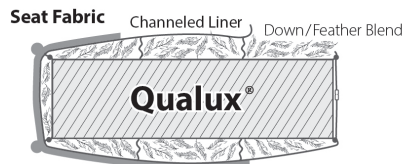

Finishes

Nail Head

Cushions

Standard / Firm

Down

Plush

For Brighton, Highland Park, Madison and Tight Back Custom Collections only.

Welt or Double Needle