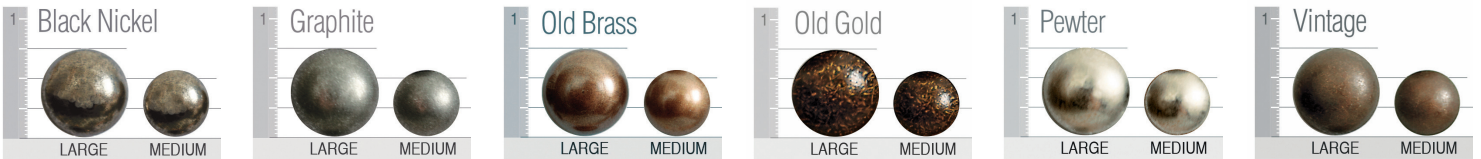

Firm Seat Option

Construction same as standard, except Qualux® polyfoam is firmer.

Plush Seat Option Construction

Plush Seat Features

- Finished seat is thicker than Standard
- Memory foam creates softer luxurious sit

Plush Seat Option available only on:

**Madison
Brighton
Tight Back
Highland Park***

*Note: Highland Park uses 4 1/4" Qualux®.
Between welts is 5 1/2" - same as others.

See price list for Plush Seat Option price.

Finishes

Nail Head

Cushions

Standard / Firm

Down

Plush

For Brighton, Highland Park, Madison and Tight Back Custom Collections only.

Welt or Double Needle