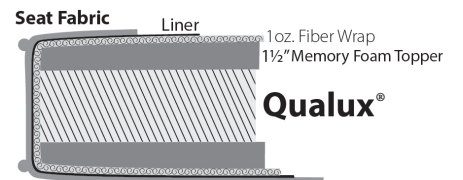

Finishes

Nail Head

Cushions

Standard / Firm

Down

Plush

For Brighton, Highland Park, Madison and Tight Back Custom Collections only.

Welt or Double Needle