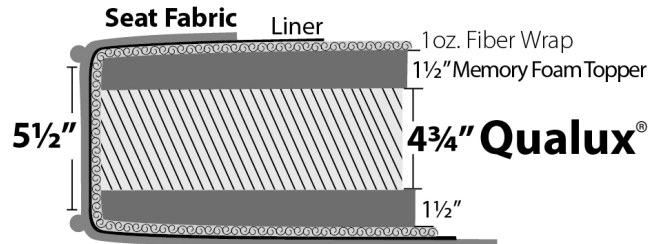

Plush Seat Option Construction

Plush Seat Features

- Finished seat is thicker than Standard
- Memory foam creates softer luxurious sit

Plush Seat Option available only on:

**Madison
Brighton
Tight Back
Highland Park***

*Note: Highland Park uses 4 1/4" Qualux®.
Between welts is 5 1/2" - same as others.

See price list for Plush Seat Option price.