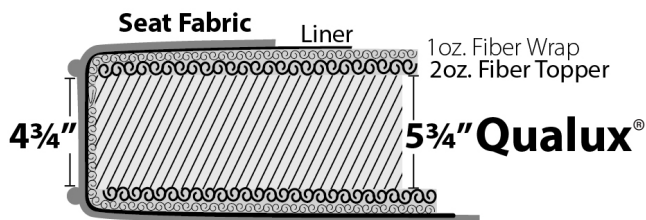

Standard Features

- Loose/Attached back
- Duraloft seat cushion
- Hand tied/Hard edge

Product Overview

- Shown with **scoop arm** (other arms available)
- 7 widths plus chaise options
- 3 seat depths
- 10 legs, 7 finishes
- 2 back heights: 37 or 40"
- Loose or attached back options
- Optional double needle stitch
- Optional contrast welt
- Optional nailhead trim

Product Dimensions

- *Outside:* Depth D: 33, 35, or 37
Height H: 37 or 40
- *Inside:* Seat Depth SD: 20, 22, or 24
Seat Height SH: 19" for all base treatments
- *Available Frames:*
Chair: 38"
Chair and 1/2: 49"
Love Seat: 62"
3/4 Sofa: 74"
Sofa: 79"
Long Sofa: 85"
Grand Sofa: 97"
Sectional

Notes

See next page for order form

As shown: 74 AKN - SC - C - 22 - SP

A member of the **Madison Custom Collection**: a traditional offering with full round arms and backs; the square track arm can lean toward transitional styling.

[Click Here](#)

or scan the code below to see this frame in different fabrics and download images.

Duraloft Seat Construction

Standard on:
Madison
Brighton
Tight Back
Highland Park*

*Note: Highland Park uses 4 3/4" Qualux®.
Between welts is 4 3/4" - same as others.