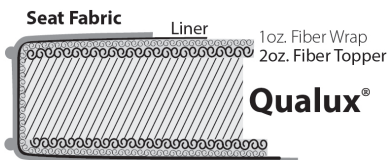

Finishes

Nail Head

Cushions

Standard / Firm

Down

Plush

For Brighton, Highland Park, Madison and Tight Back Custom Collections only.

Welt or Double Needle