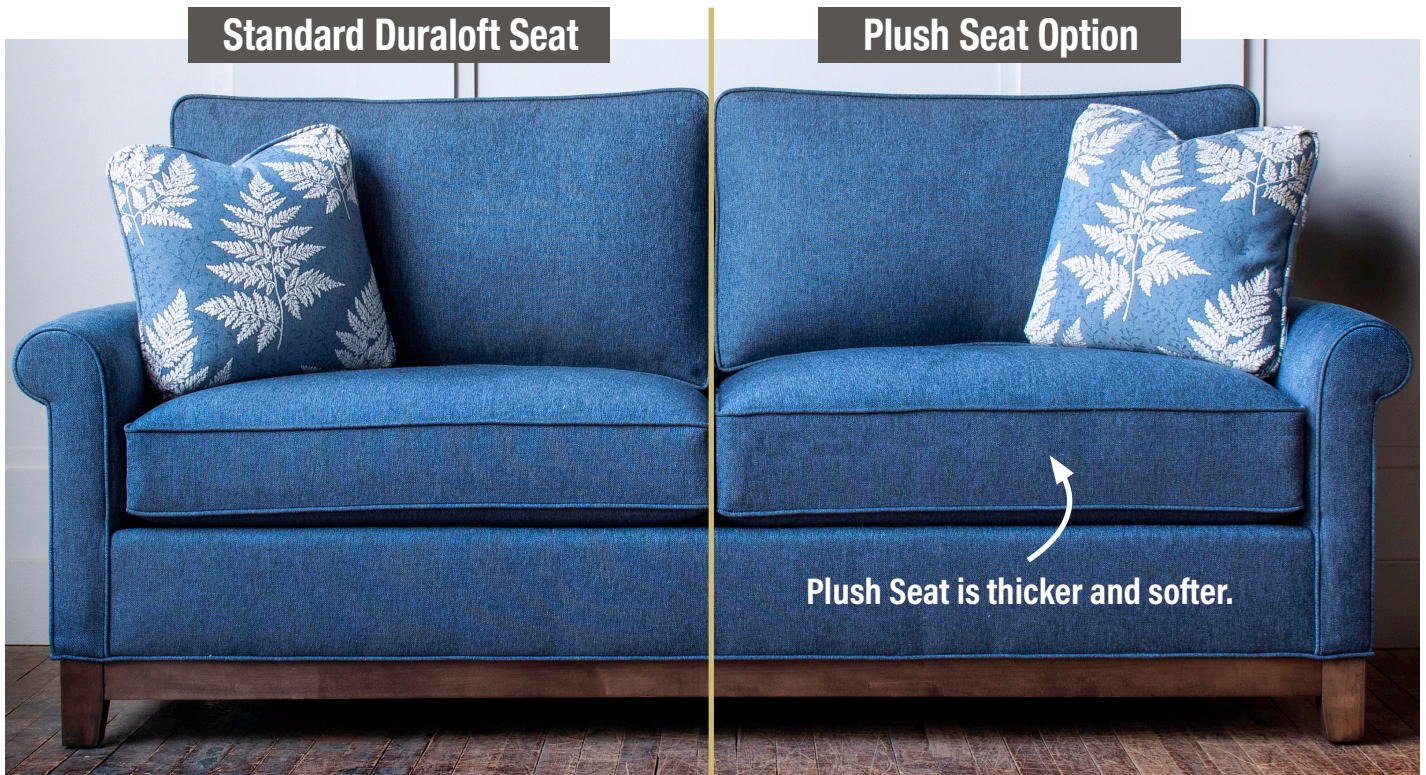

Standard Features

- Loose/Attached back
- Duraloft seat cushion
- Hand tied/Hard edge

Product Overview

- Shown with **scoop arm** (other arms available)
- 7 widths plus chaise options
- 3 seat depths
- 10 legs, 7 finishes
- 2 back heights: 37 or 40"
- Loose or attached back options
- Optional double needle stitch
- Optional contrast welt
- Optional nailhead trim

Product Dimensions

- *Outside:* Depth D: 33, 35, or 37
Height H: 37 or 40
- *Inside:* Seat Depth SD: 20, 22, or 24
Seat Height SH: 19" for all base treatments
- *Available Frames:*
Chair: 38"
Chair and 1/2: 49"
Love Seat: 62"
3/4 Sofa: 74"
Sofa: 79"
Long Sofa: 85"
Grand Sofa: 97"
Sectional

Notes

See next page for order form

As shown: 74 AKN - SC - C - 22 - SP

A member of the **Madison Custom Collection**: a traditional offering with full round arms and backs; the square track arm can lean toward transitional styling.

[Click Here](#)

or scan the code below to see this frame in different fabrics and download images.

Duraloft Seat Construction

Standard on:
Madison
Brighton
Tight Back
Highland Park*

*Note: Highland Park uses 4 3/4" Qualux®.
Between welts is 4 3/4" - same as others.