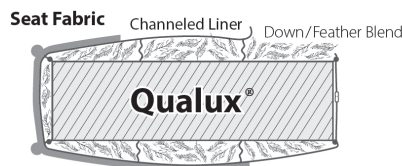

Finishes

Nail Head

Cushions

Standard / Firm

Down

Plush

For Brighton, Highland Park, Madison and Tight Back Custom Collections only.

Welt or Double Needle