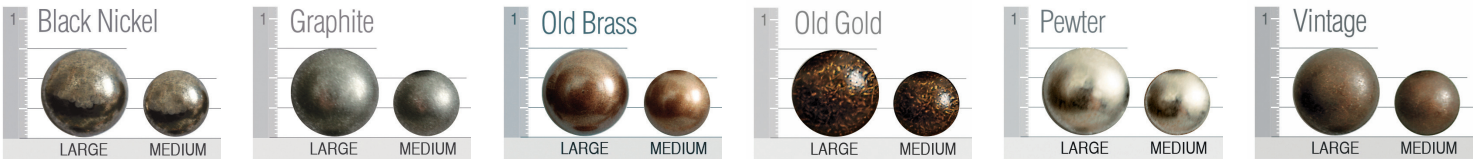

Firm Seat Option

Construction same as standard, except Qualux® polyfoam is firmer.

Plush Seat Option Construction

Plush Seat Features

- Finished seat is thicker than Standard
- Memory foam creates softer luxurious sit

Plush Seat Option available only on:

**Madison
Brighton
Tight Back
Highland Park***

*Note: Highland Park uses 4 1/4" Qualux®.
Between welts is 5 1/2" - same as others.

See price list for Plush Seat Option price.

Finishes

Nail Head

Cushions

Standard / Firm

Down

Plush

For Brighton, Highland Park, Madison and Tight Back Custom Collections only.

Welt or Double Needle