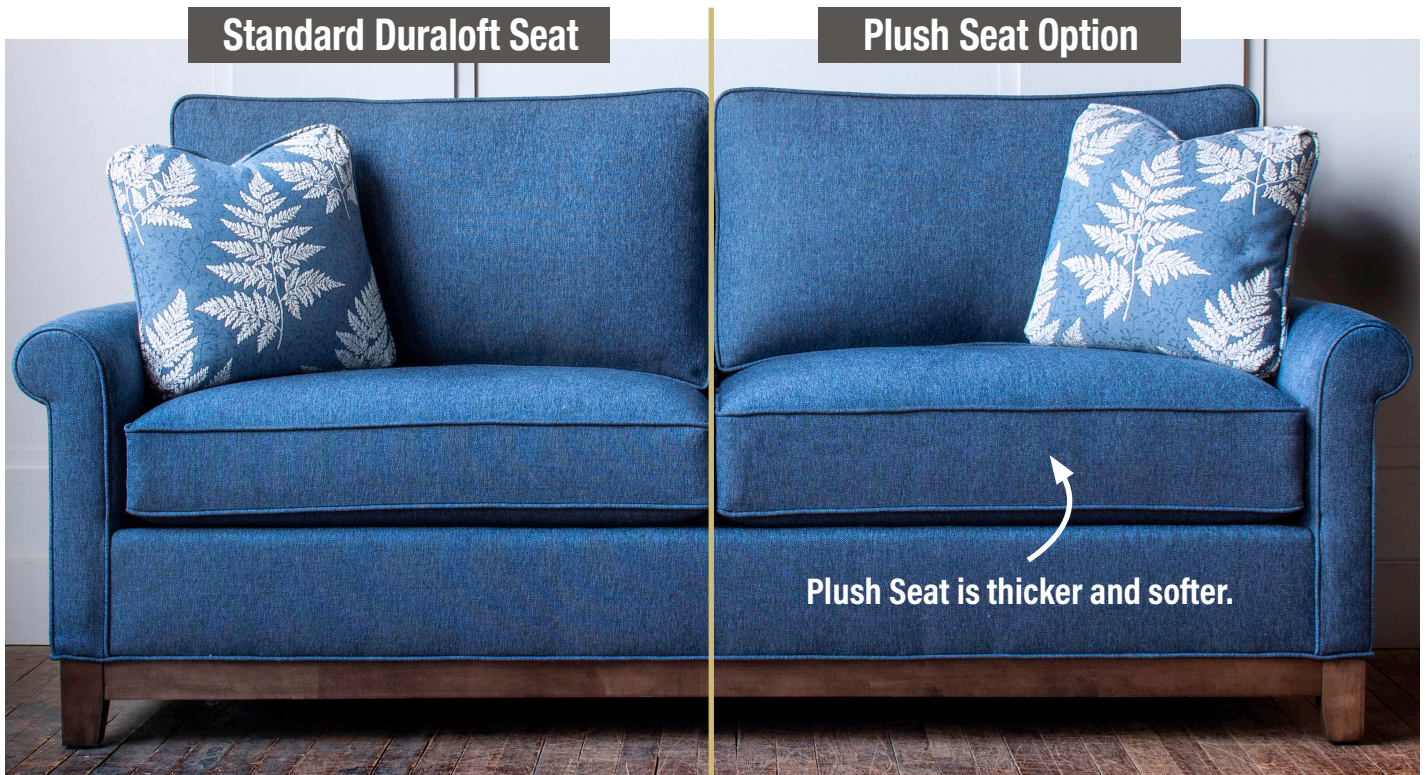

Standard Features

- Loose/Attached back
- Duraloft seat cushion
- Hand tied/Hard edge
- Armside hold down clips on bench seat
- 1 Pair #20 pillows

Product Overview

- Shown with **scoop arm** (other arms available)
- 7 widths plus chaise options
- 3 seat depths
- 10 legs, 7 finishes
- 2 back heights: 37 or 40"
- Loose or attached back options
- Optional double needle stitch
- Optional contrast welt
- Optional nailhead trim

Product Dimensions

- *Outside:* Depth D: 33, 35, or 37
Height H: 37 or 40
- *Inside:* Seat Depth SD: 20, 22, or 24
Seat Height SH: 19" for all base treatments
- *Available Frames:*
Chair: 39"
Chair and 1/2: 50"
Love Seat: 63"
3/4 Sofa: 75"
Sofa: 80"
Long Sofa: 86"
Grand Sofa: 98"
Sectional

Notes

See next page for order form

As shown: 74 AKN - SC - GD - 22 - SP

A member of the **Madison Custom Collection**: a traditional offering with full round arms and backs; the square track arm can lean toward transitional styling.

[Click Here](#)

or scan the code below to see this frame in different fabrics and download images.

Duraloft Seat Construction

Standard on:
Madison
Brighton
Tight Back
Highland Park*

*Note: Highland Park uses 4 3/4" Qualux®.
Between welts is 4 3/4" - same as others.