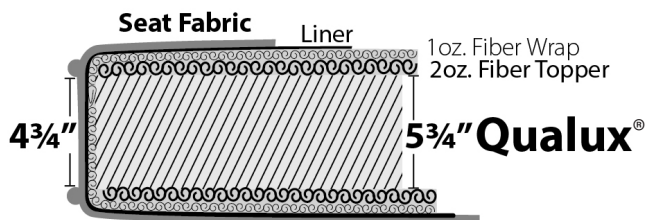

Standard Features

- Loose/Attached back
- Duraloft seat cushion
- Hand tied/Hard edge
- Armside hold down clips on bench seat
- 1 Pair #20 pillows

Product Overview

- Shown with **scoop arm** (other arms available)
- 7 widths plus chaise options
- 3 seat depths
- 10 legs, 7 finishes
- 2 back heights: 37 or 40"
- Loose or attached back options
- Optional double needle stitch
- Optional contrast welt
- Optional nailhead trim

Product Dimensions

- *Outside:* Depth D: 33, 35, or 37
Height H: 37 or 40
- *Inside:* Seat Depth SD: 20, 22, or 24
Seat Height SH: 19" for all base treatments
- *Available Frames:*
Chair: 39"
Chair and 1/2: 50"
Love Seat: 63"
3/4 Sofa: 75"
Sofa: 80"
Long Sofa: 86"
Grand Sofa: 98"
Sectional

Notes

See next page for order form

As shown: 74 AKN - SC - GD - 22 - SP

A member of the **Madison Custom Collection**: a traditional offering with full round arms and backs; the square track arm can lean toward transitional styling.

[Click Here](#)

or scan the code below to see this frame in different fabrics and download images.

Duraloft Seat Construction

Standard on:
Madison
Brighton
Tight Back
Highland Park*

*Note: Highland Park uses 4 3/4" Qualux®.
Between welts is 4 3/4" - same as others.