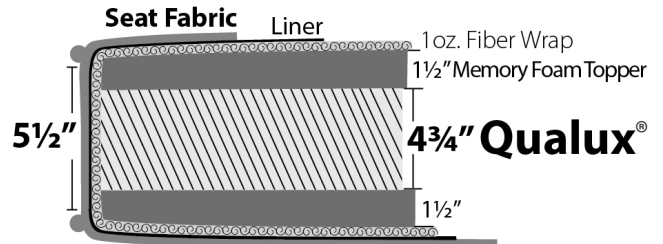

Plush Seat Option Construction

Plush Seat Features

- Finished seat is thicker than Standard
- Memory foam creates softer luxurious sit

Plush Seat Option available only on:

Madison
Brighton
Tight Back
Highland Park*

*Note: Highland Park uses 4 1/4" Qualux®.
Between welts is 5 1/2" - same as others.

See price list for Plush Seat Option price.