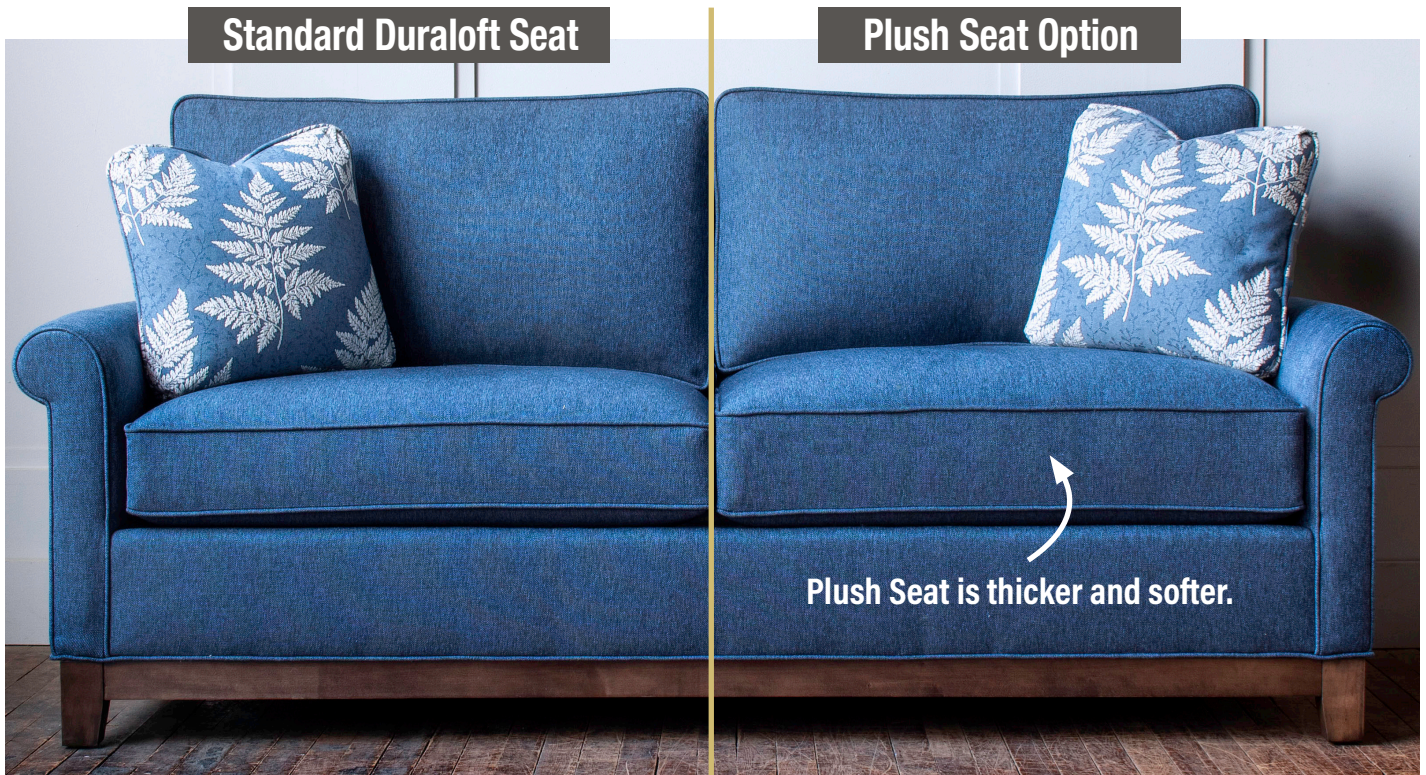

Standard Features

- Loose/Attached back
- Duraloft seat cushion
- Hand tied/Hard edge

Product Overview

- Shown with **track arm** (other arms available)
- 7 widths plus chaise options
- 3 seat depths
- 10 legs, 7 finishes
- 2 back heights: 37 or 40"
- Loose or attached back options
- Optional double needle stitch
- Optional contrast welt
- Optional nailhead trim

Product Dimensions

- *Outside:* Depth D: 33, 35, or 37
 Height H: 37 or 40
- *Inside:* Seat Depth SD: 20, 22, or 24
 Seat Height SH: 19" for all base treatments
- *Available Frames:*
 Chair: 33"
 Chair and 1/2: 44"
 Love Seat: 57"
 3/4 Sofa: 69"
 Sofa: 74"
 Long Sofa: 80"
 Grand Sofa: 92"
 Sectional

Notes

See next page for order form

As shown: 74 LBS - TA - C - 22 - ML

A member of the **Madison Custom Collection**: a traditional offering with full round arms and backs; the square track arm can lean toward transitional styling.

[Click Here](#)

or scan the code below to see this frame in different fabrics and download images.

Duraloft Seat Construction

Standard on:
Madison
Brighton
Tight Back
Highland Park*

*Note: Highland Park uses 4 3/4" Qualux®.
 Between welts is 4 3/4" - same as others.