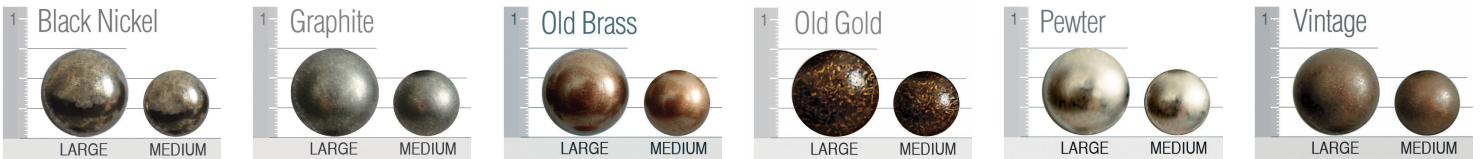

Firm Seat Option

Construction same as standard, except
 Qualux® polyfoam is firmer.

Plush Seat Option Construction

Plush Seat Features

- Finished seat is thicker than Standard
- Memory foam creates softer luxurious sit

Plush Seat Option available only on:

Madison
Brighton
Tight Back
Highland Park*

*Note: Highland Park uses 4 1/4" Qualux®.
 Between welts is 5 1/2" - same as others.

See price list for Plush Seat Option price.

Finishes

Nail Head

Cushions

Standard / Firm

Down

Plush

For Brighton, Highland Park, Madison and Tight Back Custom Collections only.

Welt or Double Needle