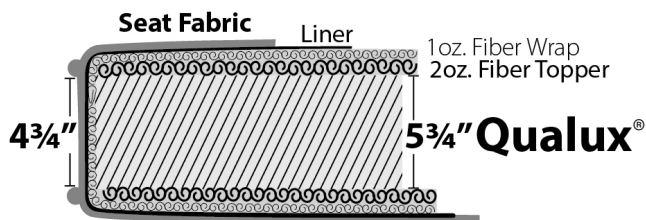

Standard Features

- Loose/Attached back
- Duraloft seat cushion
- Hand tied/Hard edge

Product Overview

- Shown with **track arm** (other arms available)
- 7 widths plus chaise options
- 3 seat depths
- 10 legs, 7 finishes
- 2 back heights: 37 or 40"
- Loose or attached back options
- Optional double needle stitch
- Optional contrast welt
- Optional nailhead trim

Product Dimensions

- *Outside:* Depth D: 33, 35, or 37
 Height H: 37 or 40
- *Inside:* Seat Depth SD: 20, 22, or 24
 Seat Height SH: 19" for all base treatments
- *Available Frames:*
 Chair: 33"
 Chair and 1/2: 44"
 Love Seat: 57"
 3/4 Sofa: 69"
 Sofa: 74"
 Long Sofa: 80"
 Grand Sofa: 92"
 Sectional

Notes

See next page for order form

As shown: 74 LBS - TA - C - 22 - ML

A member of the **Madison Custom Collection**: a traditional offering with full round arms and backs; the square track arm can lean toward transitional styling.

[Click Here](#)

or scan the code below to see this frame in different fabrics and download images.

Duraloft Seat Construction

Standard on:
Madison
Brighton
Tight Back
Highland Park*

*Note: Highland Park uses 4 3/4" Qualux®.
 Between welts is 4 3/4" - same as others.