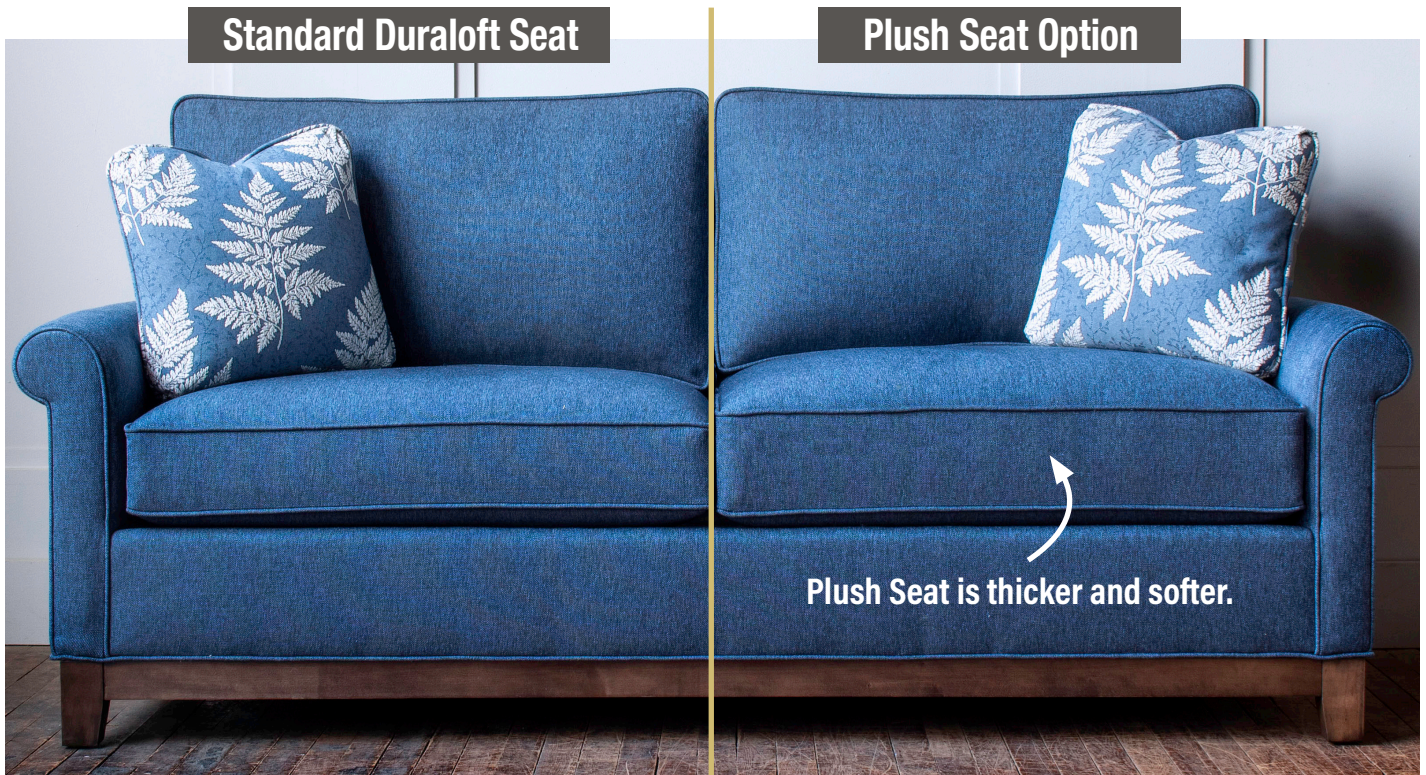

Standard Features

- Loose/Attached back
- Duraloft seat cushion
- Hand tied/Hard edge
- Armside hold down clips on bench seat
- 1 Pair #20 pillows

Product Overview

- Shown with **track arm** (other arms available)
- 7 widths plus chaise options
- 3 seat depths
- 10 legs, 7 finishes
- 2 back heights: 37 or 40"
- Loose or attached back options
- Optional double needle stitch
- Optional contrast welt
- Optional nailhead trim

Product Dimensions

- *Outside:* Depth D: 33, 35, or 37
Height H: 37 or 40
- *Inside:* Seat Depth SD: 20, 22, or 24
Seat Height SH: 19" for all base treatments
- *Available Frames:*
 - Chair: 33"
 - Chair and 1/2: 44"
 - Love Seat: 57"
 - 3/4 Sofa: 69"
 - Sofa: 74"
 - Long Sofa: 80"
 - Grand Sofa: 92"
 - Sectional

Notes

See next page for order form

As shown: 74 LBS - TA - LD - 22 - ML

A member of the **Madison Custom Collection**: a traditional offering with full round arms and backs; the square track arm can lean toward transitional styling.

[Click Here](#)

or scan the code below to see this frame in different fabrics and download images.

Duraloft Seat Construction

Standard on:
Madison
Brighton
Tight Back
Highland Park*

*Note: Highland Park uses 4 3/4" Qualux®.
Between welts is 4 3/4" - same as others.