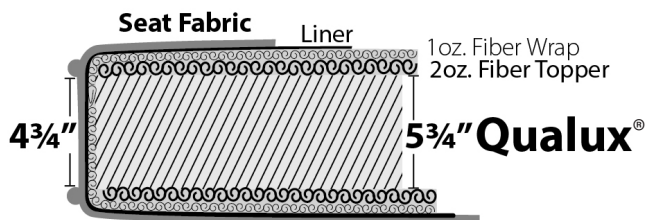

Standard Features

- Loose/Attached back
- Duraloft seat cushion
- Hand tied/Hard edge
- Armside hold down clips on bench seat
- 1 Pair #20 pillows

Product Overview

- Shown with **track arm** (other arms available)
- 7 widths plus chaise options
- 3 seat depths
- 10 legs, 7 finishes
- 2 back heights: 37 or 40"
- Loose or attached back options
- Optional double needle stitch
- Optional contrast welt
- Optional nailhead trim

Product Dimensions

- *Outside:* Depth D: 33, 35, or 37
Height H: 37 or 40
- *Inside:* Seat Depth SD: 20, 22, or 24
Seat Height SH: 19" for all base treatments
- *Available Frames:*
 - Chair: 33"
 - Chair and 1/2: 44"
 - Love Seat: 57"
 - 3/4 Sofa: 69"
 - Sofa: 74"
 - Long Sofa: 80"
 - Grand Sofa: 92"
 - Sectional

Notes

See next page for order form

As shown: 74 LBS - TA - LD - 22 - ML

A member of the **Madison Custom Collection**: a traditional offering with full round arms and backs; the square track arm can lean toward transitional styling.

[Click Here](#)

or scan the code below to see this frame in different fabrics and download images.

Duraloft Seat Construction

Standard on:
Madison
Brighton
Tight Back
Highland Park*

*Note: Highland Park uses 4 3/4" Qualux®.
Between welts is 4 3/4" - same as others.