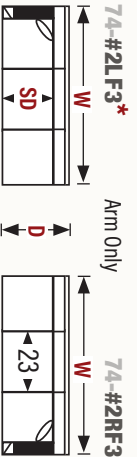

74-#2LF3*	Arm Only	74-#2RF3*	
SD	20	SD	20
D	33	D	33
W	75	W	78
			20
			33
			77
			22
			35
			77
			24
			37
			78