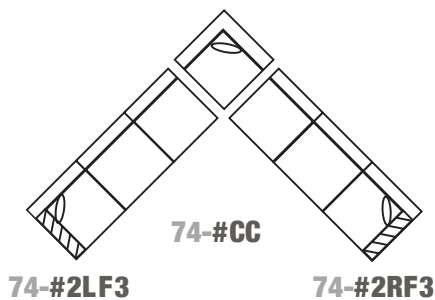

### Product Dimensions

---

- *Outside:*    Depth                    D: 33, 35, or 37  
                         Height                    H: 37 or 40
- *Inside:*        Seat Depth            SD: 20, 22, or 24  
                         Seat Height            SH: 19" for all base treatments
- *Available Frames:*  
                         Sectional: 90 x 90 up to 129 x 129"  
                         Chair: 38"  
                         Chair and 1/2: 49"  
                         Love Seat: 62"  
                         3/4 Sofa: 74"  
                         Sofa: 79"  
                         Long Sofa: 85"  
                         Grand Sofa: 97"

[Click Here](#)  
or scan the  
code below to  
see this frame  
in different  
fabrics and  
download  
images.

**Popular layouts**

**90 x 90 approx.**

**74-A \***

**\* 74-B**

**106 x 106 approx.**

**74-F \***

**113 x 90 approx.**

**74-C \***

**\* 74-D**

**129 x 129 approx.**

**74-G \***

**113 x 113 approx.**

**74-E \***

**129 x 106 approx.**

Notes \_\_\_\_\_

- 1 Back Height**  74 Standard  74H High Back (BT and BS only)  
High Back option adds 3" to overall height:

- 2 Attachment**  L Loose  A Attached

- 3 Style**
- KN** Knife Edge (unavailable as 74H)  **BT** Box Tee  **BS** Box Straight
- 