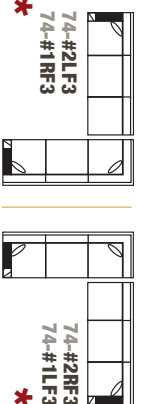

### Product Dimensions

---

- *Outside:*    Depth                    D: 33, 35, or 37  
                         Height                    H: 37 or 40
- *Inside:*        Seat Depth            SD: 20, 22, or 24  
                         Seat Height            SH: 19" for all base treatments
- *Available Frames:*  
                         Sectional: 90 x 90 up to 129 x 129"  
                         Chair: 38"  
                         Chair and 1/2: 49"  
                         Love Seat: 62"  
                         3/4 Sofa: 74"  
                         Sofa: 79"  
                         Long Sofa: 85"  
                         Grand Sofa: 97"

## Popular layouts

For exact dimensions, choose **Seat Depth: SD 20, 22 or 24** and **Arm, and Arm,** then see chart.

\*Chaise with rectangular cushion and movable base available at extra charge.

### 90 x 90 approx.

<b>74-A *</b>			
ARM	SD 20	SD 22	SD 24
TA	85 x 85	87 x 87	89 x 89
FS	88 x 88	90 x 90	92 x 92
SC	87 x 87	89 x 89	91 x 91

### 113 x 90 approx.

<b>74-C *</b>			
ARM	SD 20	SD 22	SD 24
TA	108 x 85	110 x 87	112 x 89
FS	111 x 88	113 x 90	115 x 92
SC	110 x 87	112 x 89	114 x 91