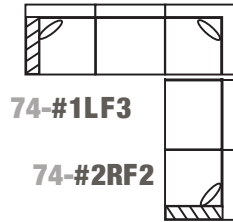

### Product Dimensions

---

- *Outside:*    Depth                    D: 33, 35, or 37  
                         Height                    H: 37 or 40
- *Inside:*        Seat Depth            SD: 20, 22, or 24  
                         Seat Height            SH: 19" for all base treatments
- *Available Frames:*  
                         Sectional: 90 x 90 up to 129 x 129"  
                         Chair: 38"  
                         Chair and 1/2: 49"  
                         Love Seat: 62"  
                         3/4 Sofa: 74"  
                         Sofa: 79"  
                         Long Sofa: 85"  
                         Grand Sofa: 97"

### Notes

---

**As shown, Popular Layout 74-B Track Arm w/chaise:  
74 BTTA - #1LF3 - 22 - ML**

A member of the **Madison Custom Collection**: a traditional offering with full round arms and backs; the square track arm can lean toward transitional styling.

[Click Here](#)  
or scan the  
code below to  
see this frame  
in different  
fabrics and  
download  
images.

**Popular layouts**

**90 x 90 approx.**

**74-A \***

**\* 74-B**

**106 x 106 approx.**

**74-F \***

**113 x 90 approx.**

**74-C \***

**\* 74-D**

**129 x 129 approx.**

**74-G \***

**113 x 113 approx.**

**74-E \***

**129 x 106 approx.**