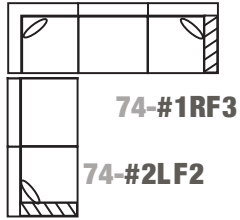

### Product Overview

---

- Shown with **track arm** (other arms available)
- 7 widths plus chaise options
- 3 seat depths
- 10 legs, 7 finishes
- 2 back heights: 37 or 40"
- Loose or attached back options
- Optional double needle stitch
- Optional contrast welt
- Optional nailhead trim

### Product Dimensions

---

- *Outside:*    Depth                    D: 33, 35, or 37  
                         Height                    H: 37 or 40
- *Inside:*        Seat Depth            SD: 20, 22, or 24  
                         Seat Height            SH: 19" for all base treatments
- *Available Frames:*  
                         Sectional: 90 x 90 up to 129 x 129"  
                         Chair: 38"  
                         Chair and 1/2: 49"  
                         Love Seat: 62"  
                         3/4 Sofa: 74"  
                         Sofa: 79"  
                         Long Sofa: 85"  
                         Grand Sofa: 97"

### Notes

---

**As shown, Popular Layout 74-B Track Arm w/chaise:  
74 BTTA - #1LF3 - 22 - ML**

A member of the **Madison Custom Collection**: a traditional offering with full round arms and backs; the square track arm can lean toward transitional styling.

[Click Here](#)  
or scan the  
code below to  
see this frame  
in different  
fabrics and  
download  
images.

**Popular layouts**

**90 x 90 approx.**

**74-A \***

**\* 74-B**

**106 x 106 approx.**

**74-F \***