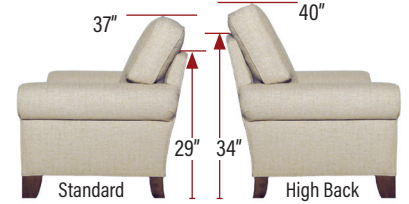

### Product Dimensions

---

- *Outside:*    Depth                    D: 33, 35, or 37  
                         Height                    H: 37 or 40
- *Inside:*        Seat Depth            SD: 20, 22, or 24  
                         Seat Height            SH: 19" for all base treatments
- *Available Frames:*  
                         Sectional: 90 x 90 up to 129 x 129"  
                         Chair: 38"  
                         Chair and 1/2: 49"  
                         Love Seat: 62"  
                         3/4 Sofa: 74"  
                         Sofa: 79"  
                         Long Sofa: 85"  
                         Grand Sofa: 97"

# HF Madison Sectional - Series 74 - Order Form

Based on 23" cushion width

SAMPLE ORDER: **1** 74H **2** L **3** BT **4** FS - **5** #1LF3 **6** 22 - **7** ML

Dealer Name \_\_\_\_\_ ITEM #1 \_\_\_\_\_

Customer Name \_\_\_\_\_ ITEM #2 \_\_\_\_\_

Notes \_\_\_\_\_

- 1 Back Height**  74 Standard  74H High Back (BT and BS only)  
High Back option adds 3" to overall height:

- 2 Attachment**  L Loose  A Attached

- 3 Style**
- KN** Knife Edge (unavailable as 74H)  **BT** Box Tee  **BS** Box Straight
- 