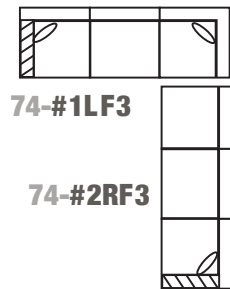

### Product Dimensions

---

- *Outside:*    Depth                    D: 33, 35, or 37  
                         Height                    H: 37 or 40
- *Inside:*        Seat Depth            SD: 20, 22, or 24  
                         Seat Height            SH: 19" for all base treatments
- *Available Frames:*  
                         Sectional: 90 x 90 up to 129 x 129"  
                         Chair: 38"  
                         Chair and 1/2: 49"  
                         Love Seat: 62"  
                         3/4 Sofa: 74"  
                         Sofa: 79"  
                         Long Sofa: 85"  
                         Grand Sofa: 97"

### Notes

---

**As shown, Popular Layout 74-B Track Arm w/chaise:  
74 BTTA - #1LF3 - 22 - ML**

A member of the **Madison Custom Collection**: a traditional offering with full round arms and backs; the square track arm can lean toward transitional styling.

[Click Here](#)  
or scan the  
code below to  
see this frame  
in different  
fabrics and  
download  
images.

**Popular layouts**

**90 x 90 approx.**

**74-A \***

**\* 74-B**

**106 x 106 approx.**

**74-F \***

**113 x 90 approx.**

**74-C \***

**\* 74-D**

**129 x 129 approx.**

**74-G \***

**113 x 113 approx.**

**74-E \***

**129 x 106 approx.**