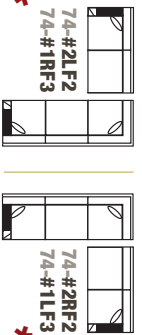

### Product Dimensions

---

- *Outside:*    Depth                    D: 33, 35, or 37  
                         Height                    H: 37 or 40
- *Inside:*        Seat Depth            SD: 20, 22, or 24  
                         Seat Height            SH: 19" for all base treatments
- *Available Frames:*  
                         Sectional: 90 x 90 up to 129 x 129"  
                         Chair: 38"  
                         Chair and 1/2: 49"  
                         Love Seat: 62"  
                         3/4 Sofa: 74"  
                         Sofa: 79"  
                         Long Sofa: 85"  
                         Grand Sofa: 97"

# Madison Series 74

Based on 23" cushion width.

## Popular layouts

For exact dimensions, choose **Seat Depth: SD 20, 22 or 24** and **Arm, and Arm,** then see chart.

\*Chaise with rectangular cushion and movable base available at extra charge.

### 90 x 90 approx.

<b>74-A *</b>			
ARM	SD 20	SD 22	SD 24
TA	85 x 85	87 x 87	89 x 89
FS	88 x 88	90 x 90	92 x 92
SC	87 x 87	89 x 89	91 x 91