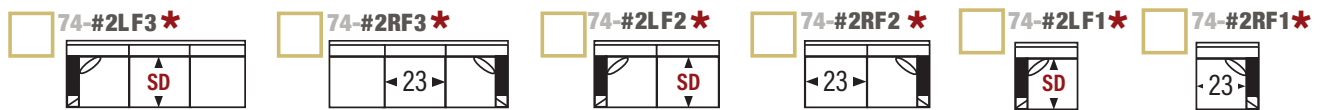

- 4 Arm**  TA Track Arm 4 1/2" track  FS Full Sock  SC Scoop
- 

**5 Frame Sizes** (For dimensional data please see back side of this form. For related sofas and chairs see **Madison Sofa** order form.)

KEY: \_\_\_\_\_

Corner:

Arm with Corner (#1)

Armless

Arm:

Arm only (#2)

#20.db Sofa Pillows:

Corner Chair

Wedge

\* Chaise with rectangular cushion and movable base available at extra charge.

- 6 Seat Depth** 20"  Short  22"  Standard  24"  Deep

- 7 Base** **RB**  **PFL**  **BA**  **DB**  **HS5**  **SP**  **LSP**  **ML**  **DS**  **MT5**