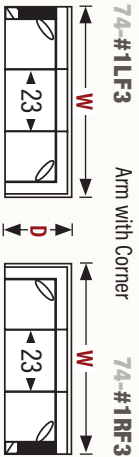

Left Arm Facing

Right Arm Facing

Track Arm

Full Sock

Scoop

Armless

74-#1LF3	Arm with Corner	74-#1RF3	
SD	20	SD	20
D	33	D	33
W	85	W	88
			20
			33
			87
			22
			35
			89
			24
			37
			92