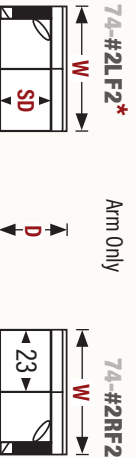

74-#2LF2*	Arm Only	74-#2RF2*	
SD	20	SD	20
D	33	D	33
W	52	W	55
			20
			33
			54
			22
			35
			54
			24
			37
			55