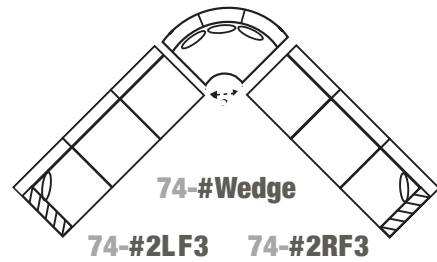

### Product Dimensions

---

- *Outside:*    Depth                    D: 33, 35, or 37  
                         Height                    H: 37 or 40
- *Inside:*        Seat Depth            SD: 20, 22, or 24  
                         Seat Height            SH: 19" for all base treatments
- *Available Frames:*  
                         Sectional: 90 x 90 up to 129 x 129"  
                         Chair: 38"  
                         Chair and 1/2: 49"  
                         Love Seat: 62"  
                         3/4 Sofa: 74"  
                         Sofa: 79"  
                         Long Sofa: 85"  
                         Grand Sofa: 97"

**113 x 90 approx.**

**74-C \***

**\* 74-D**

**129 x 129 approx.**

**74-G \***

**113 x 113 approx.**

**74-E \***

**129 x 106 approx.**