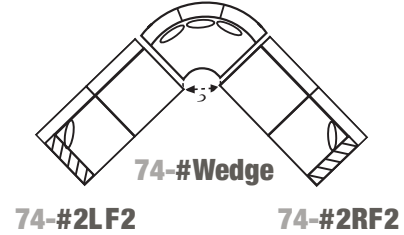

### Product Dimensions

---

- *Outside:*    Depth                    D: 33, 35, or 37  
                         Height                    H: 37 or 40
- *Inside:*        Seat Depth            SD: 20, 22, or 24  
                         Seat Height            SH: 19" for all base treatments
- *Available Frames:*  
                         Sectional: 90 x 90 up to 129 x 129"  
                         Chair: 38"  
                         Chair and 1/2: 49"  
                         Love Seat: 62"  
                         3/4 Sofa: 74"  
                         Sofa: 79"  
                         Long Sofa: 85"  
                         Grand Sofa: 97"

### Notes

---

**As shown, Popular Layout 74-B Track Arm w/chaise:  
74 BTTA - #1LF3 - 22 - ML**

A member of the **Madison Custom Collection**: a traditional offering with full round arms and backs; the square track arm can lean toward transitional styling.

[Click Here](#)  
or scan the  
code below to  
see this frame  
in different  
fabrics and  
download  
images.

**Popular layouts**

**90 x 90 approx.**

**74-A \***

**\* 74-B**

**106 x 106 approx.**

**74-F \***

**113 x 90 approx.**

**74-C \***

**\* 74-D**

**129 x 129 approx.**

**74-G \***

**113 x 113 approx.**

**74-E \***

**129 x 106 approx.**