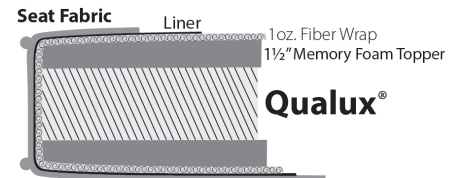

<b>74-#Wedge</b>	SD	D	W
	20	33	49
			22
			35
			51
			24
			37
			53

**Finishes**

**Nail Head**

**Cushions**

**Standard / Firm**

**Down**

**Plush**

For Brighton, Highland Park, Madison and Tight Back Custom Collections only.