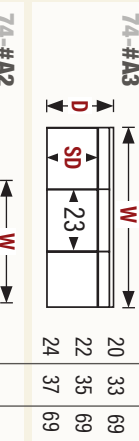

74-#A3	SD	D	W
	20	33	69
			22
			35
			69
			24
			37
			69