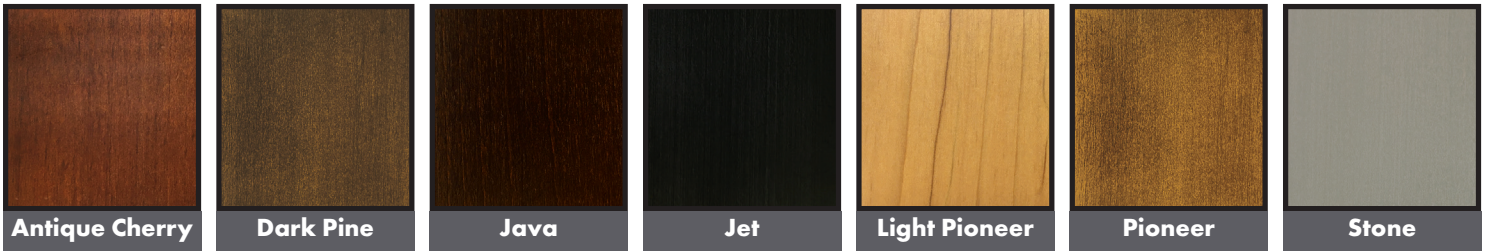

<b>74-#Wedge</b>	SD	D	W
	20	33	49
			22
			35
			51
			24
			37
			53

**Finishes**

**Nail Head**

**Cushions**

**Standard / Firm**

**Down**

**Plush**

For Brighton, Highland Park, Madison and Tight Back Custom Collections only.