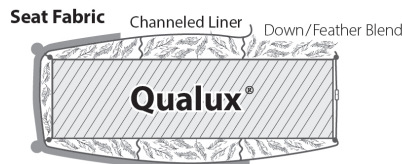

<b>74-#Wedge</b>	SD	D	W
	20	33	49
			22
			35
			51
			24
			37
			53

**Finishes**

**Nail Head**

**Cushions**

**Standard / Firm**

**Down**

**Plush**

For Brighton, Highland Park, Madison and Tight Back Custom Collections only.