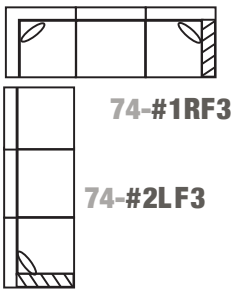

### Product Dimensions

---

- *Outside:*    Depth                    D: 33, 35, or 37  
                         Height                    H: 37 or 40
- *Inside:*        Seat Depth            SD: 20, 22, or 24  
                         Seat Height            SH: 19" for all base treatments
- *Available Frames:*  
                         Sectional: 90 x 90 up to 129 x 129"  
                         Chair: 38"  
                         Chair and 1/2: 49"  
                         Love Seat: 62"  
                         3/4 Sofa: 74"  
                         Sofa: 79"  
                         Long Sofa: 85"  
                         Grand Sofa: 97"

### Notes

---

**As shown, Popular Layout 74-B Track Arm w/chaise:  
74 BTTA - #1LF3 - 22 - ML**

A member of the **Madison Custom Collection**: a traditional offering with full round arms and backs; the square track arm can lean toward transitional styling.

[Click Here](#)  
or scan the  
code below to  
see this frame  
in different  
fabrics and  
download  
images.

**Popular layouts**

**90 x 90 approx.**

**74-A \***

**\* 74-B**

**106 x 106 approx.**

**74-F \***

**113 x 90 approx.**

**74-C \***

**\* 74-D**

**129 x 129 approx.**

**74-G \***

**113 x 113 approx.**

**74-E \***

**129 x 106 approx.**