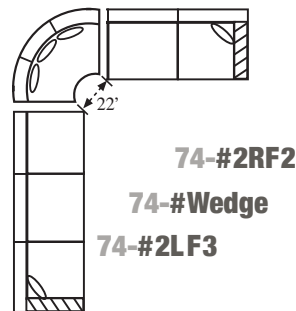

129 x 106 approx.

74-H *