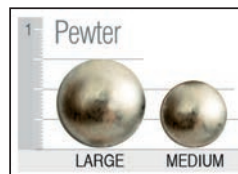

Suggested Ottoman

2419 CRV PT SQ6

W 24 D 19 H 17

2419 CRV PT HSP

W 24 D 19 H 17

Notes

172 C 2" less in seat depth (Available chair only)
 See **Amsterdam** for Sofa and Loveseat
 For related style see **178**

Nail Head trim

Welt or Double Needle

Arm Pillows (sold by pair)

#13 - 14" x 14"

#20 - 17" x 17"

#23 - 20" x 20"

Kidney Pillows (sold as singles)

#8 - 8" x 16"

#10 - 11" x 19"

#14 - 11" x 25"