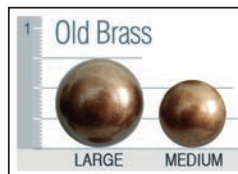

Suggested Ottoman

2419 CRV PT SQ6

W 24 D 19 H 17

2419 CRV PT HSP

W 24 D 19 H 17

Notes

172 C 2" less in seat depth (Available chair only)
 See **Amsterdam** for Sofa and Loveseat
 For related style see **178**

Finishes

Antique Cherry

Dark Pine

Java

Jet

Light Pioneer

Pioneer

Stone

Nail Head trim

Welt or Double Needle

Arm Pillows (sold by pair)

#13 - 14" x 14"

#20 - 17" x 17"

#23 - 20" x 20"

Kidney Pillows (sold as singles)

#8 - 8" x 16"