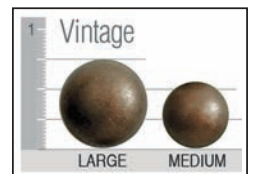

Finishes

Antique Cherry

Dark Pine

Java

Jet

Light Pioneer

Pioneer

Stone

Nail Head trim

Welt or Double Needle

Arm Pillows (sold by pair)

#13 - 14" x 14"

#20 - 17" x 17"

#23 - 20" x 20"

Kidney Pillows (sold as singles)

#8 - 8" x 16"