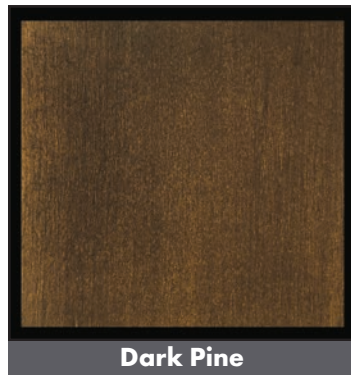

Finishes

Antique Cherry

Dark Pine

Java

Jet

Light Pioneer

Pioneer

Stone