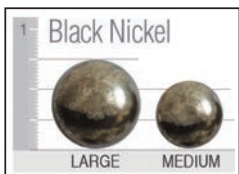

Finishes

Antique Cherry

Dark Pine

Java

Jet

Light Pioneer

Pioneer

Stone

Nail Head trim

Welt or Double Needle

Arm Pillows (sold by pair)

#13 - 14" x 14"

#20 - 17" x 17"

#23 - 20" x 20"

Kidney Pillows (sold as singles)

#8 - 8" x 16"