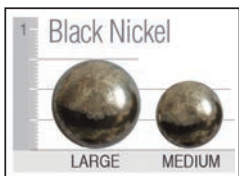

Notes

For related style see **174**

Finishes

Antique Cherry

Dark Pine

Java

Jet

Light Pioneer

Pioneer

Stone

Nail Head trim

Welt or Double Needle

Arm Pillows (sold by pair)

#13 - 14" x 14"

#20 - 17" x 17"

#23 - 20" x 20"