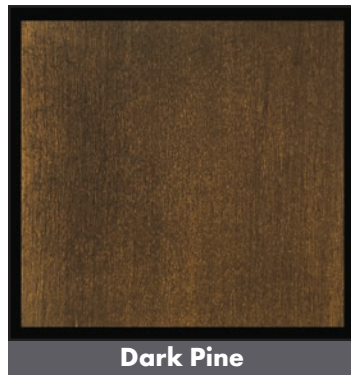

178

C Chair on Legs
Outside: W 29 D 37 ¹/₂ H 40
Inside: SW 20 SD 21 SH 18
Arm Height: 25

178 C

Standard Features

Tight back
Polydacron seat cushion
6" Square tapered leg (SQ6)

Suggested Ottoman

2419 CRV PT SQ6
W 24 D 19 H 17

Notes

For related style see **174**

Finishes

Antique Cherry

Dark Pine

Java

Jet

Light Pioneer

Pioneer

Stone

Nail Head trim

Welt or Double Needle

Arm Pillows (sold by pair)

#13 - 14" x 14"

#20 - 17" x 17"

#23 - 20" x 20"