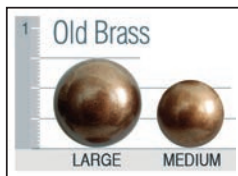

178

C Chair on Legs
Outside: W 29 D 37 ¹/₂ H 40
Inside: SW 20 SD 21 SH 18
Arm Height: 25

178 C

Standard Features

Tight back
Polydacron seat cushion
6" Square tapered leg (SQ6)

Suggested Ottoman

2419 CRV PT SQ6
W 24 D 19 H 17

Notes

For related style see **174**

Finishes

Antique Cherry

Dark Pine

Java

Jet

Light Pioneer

Pioneer

Stone

Nail Head trim

Welt or Double Needle

Arm Pillows (sold by pair)

#13 - 14" x 14"

#20 - 17" x 17"

#23 - 20" x 20"