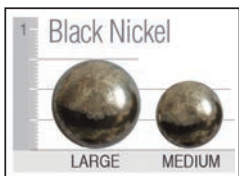

Suggested Ottoman

- 2418 PT SQ7
 W 24 D 18 H 17
- 2418 PT HBC
 W 24 D 18 H 17

280 SGR

Finishes

Antique Cherry

Dark Pine

Java

Jet

Light Pioneer

Pioneer

Stone

Nail Head trim

Welt or Double Needle

Arm Pillows (sold by pair)

#13 - 14" x 14"

#20 - 17" x 17"

#23 - 20" x 20"

Kidney Pillows (sold as singles)

#8 - 8" x 16"

#10 - 11" x 19"

#14 - 11" x 25"