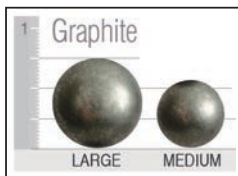

Light Pioneer

Pioneer

Stone

Nail Head trim

Welt or Double Needle

Arm Pillows (sold by pair)

#13 - 14" x 14"

#20 - 17" x 17"

#23 - 20" x 20"

Kidney Pillows (sold as singles)

#8 - 8" x 16"

#10 - 11" x 19"

#14 - 11" x 25"