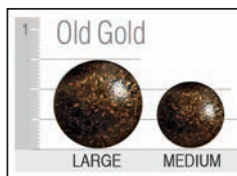

Suggested Ottoman

- 2418 PT SQ7
 W 24 D 18 H 17
- 2418 PT HBC
 W 24 D 18 H 17

280 SGR

Finishes

Antique Cherry

Dark Pine

Java

Jet

Light Pioneer

Pioneer

Stone

Nail Head trim

Welt or Double Needle

Arm Pillows (sold by pair)

#13 - 14" x 14"

#20 - 17" x 17"

#23 - 20" x 20"

Kidney Pillows (sold as singles)

#8 - 8" x 16"

#10 - 11" x 19"

#14 - 11" x 25"