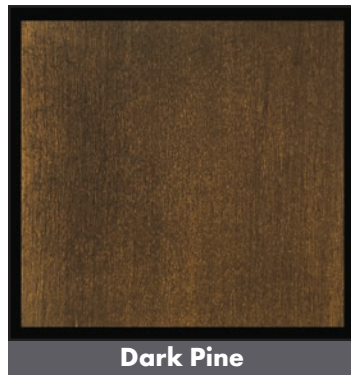

Suggested Ottoman

- 2418 PT SQ7
 W 24 D 18 H 17
- 2418 PT HBC
 W 24 D 18 H 17

280 SGR

Finishes

Antique Cherry

Dark Pine

Java

Jet

Light Pioneer

Pioneer

Stone

Nail Head trim

Welt or Double Needle

Arm Pillows (sold by pair)

#13 - 14" x 14"

#20 - 17" x 17"