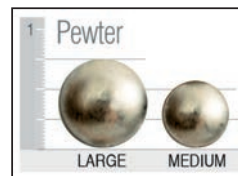

Suggested Ottoman

- 2418 PT SQ7
 W 24 D 18 H 17
- 2418 PT HBC
 W 24 D 18 H 17

280 SGR

Finishes

Antique Cherry

Dark Pine

Java

Jet

Light Pioneer

Pioneer

Stone

Nail Head trim

Welt or Double Needle

Arm Pillows (sold by pair)

#13 - 14" x 14"

#20 - 17" x 17"

#23 - 20" x 20"

Kidney Pillows (sold as singles)

#8 - 8" x 16"

#10 - 11" x 19"

#14 - 11" x 25"