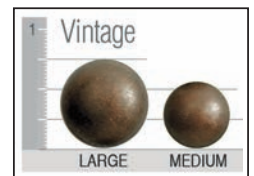

Light Pioneer

Pioneer

Stone

Nail Head trim

Welt or Double Needle

Arm Pillows (sold by pair)

#13 - 14" x 14"

#20 - 17" x 17"

#23 - 20" x 20"

Kidney Pillows (sold as singles)

#8 - 8" x 16"

#10 - 11" x 19"

#14 - 11" x 25"