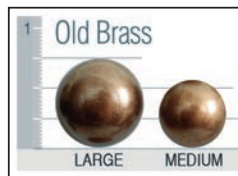

Suggested Ottoman

- 2418 PT SQ7
 W 24 D 18 H 17
- 2418 PT HBC
 W 24 D 18 H 17

280 SGR

Finishes

Antique Cherry

Dark Pine

Java

Jet

Light Pioneer

Pioneer

Stone

Nail Head trim

Welt or Double Needle

Arm Pillows (sold by pair)

#13 - 14" x 14"

#20 - 17" x 17"

#23 - 20" x 20"

Kidney Pillows (sold as singles)

#8 - 8" x 16"

#10 - 11" x 19"

#14 - 11" x 25"