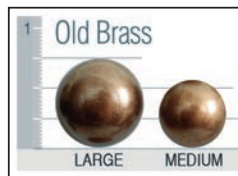

290 C.nht

290

Outside: W 30 D 40 H 42
 Inside: SW 22 1/2 SD 21 SH 18
 Arm Height: 24 1/2

Available

C Chair on Legs 

C.nht with nailhead trim 

Standard Features

Tight back
 Polydacron seat cushion
 6" Square tapered leg (SQ6)

Suggested Ottoman

2418 PT SQ6 
 W 24 D 18 H 17

290 C

Finishes

Antique Cherry

Dark Pine

Java

Jet

Light Pioneer

Pioneer

Stone

Nail Head trim

Welt or Double Needle

Arm Pillows (sold by pair)

#13 - 14" x 14"

#20 - 17" x 17"

#23 - 20" x 20"

Kidney Pillows (sold as singles)

#8 - 8" x 16"

#10 - 11" x 19"

#14 - 11" x 25"