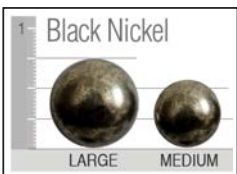

**304 C**

**304**

**C** Chair on Legs  
*Outside:* W 34 <sup>1</sup>/<sub>2</sub> D 37 H 39  
*Inside:* SW 20 SD 20 <sup>1</sup>/<sub>2</sub> SH 18  
*Arm Height:* 25

**Standard Features**

Tight back  
Polydacron seat cushion  
7" square tapered leg (SQ7)

**Suggested Ottoman**

**2418 PT SQ7**  
W 24 D 18 H 17

Finishes

Antique Cherry

Dark Pine

Java

Jet

Light Pioneer

Pioneer

Stone

Nail Head trim

Welt or Double Needle

Arm Pillows (sold by pair)

#13 - 14" x 14"

#20 - 17" x 17"

#23 - 20" x 20"