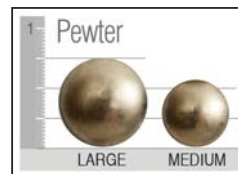

**304 C**

**304**

**C** Chair on Legs  
*Outside:* W 34 <sup>1</sup>/<sub>2</sub> D 37 H 39  
*Inside:* SW 20 SD 20 <sup>1</sup>/<sub>2</sub> SH 18  
*Arm Height:* 25

**Standard Features**

Tight back  
Polydacron seat cushion  
7" square tapered leg (SQ7)

**Suggested Ottoman**

**2418 PT SQ7**  
W 24 D 18 H 17

Finishes

Antique Cherry

Dark Pine

Java

Jet

Light Pioneer

Pioneer

Stone

Nail Head trim

Welt or Double Needle

Arm Pillows (sold by pair)

#13 - 14" x 14"

#20 - 17" x 17"

#23 - 20" x 20"