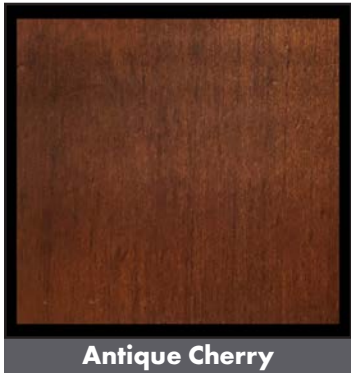

**304 C**

**304**

**C** Chair on Legs  
*Outside:* W 34 <sup>1</sup>/<sub>2</sub> D 37 H 39  
*Inside:* SW 20 SD 20 <sup>1</sup>/<sub>2</sub> SH 18  
*Arm Height:* 25

**Standard Features**

Tight back  
Polydacron seat cushion  
7" square tapered leg (SQ7)

**Suggested Ottoman**

**2418 PT SQ7**  
W 24 D 18 H 17

Finishes

Antique Cherry

Dark Pine

Java

Jet

Light Pioneer