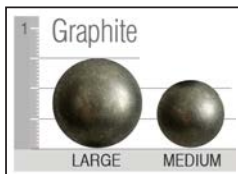

**304 C**

**304**

**C** Chair on Legs  
*Outside:* W 34 <sup>1</sup>/<sub>2</sub> D 37 H 39  
*Inside:* SW 20 SD 20 <sup>1</sup>/<sub>2</sub> SH 18  
*Arm Height:* 25

**Standard Features**

Tight back  
Polydacron seat cushion  
7" square tapered leg (SQ7)

**Suggested Ottoman**

**2418 PT SQ7**  
W 24 D 18 H 17

Finishes

Antique Cherry

Dark Pine

Java

Jet

Light Pioneer

Pioneer

Stone

Nail Head trim

Welt or Double Needle

Arm Pillows (sold by pair)

#13 - 14" x 14"

#20 - 17" x 17"

#23 - 20" x 20"