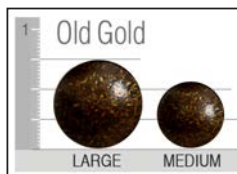

**Suggested Ottoman**

**2418 PT SQ7**  
W 24 D 18 H 17

Finishes

Antique Cherry

Dark Pine

Java

Jet

Light Pioneer

Pioneer

Stone

Nail Head trim

Welt or Double Needle

Arm Pillows (sold by pair)

#13 - 14" x 14"

#20 - 17" x 17"

#23 - 20" x 20"