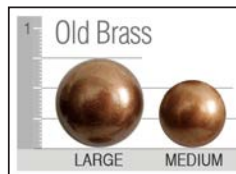

308 C

308

C Chair on Legs
Outside: W 30 D 38 H 38
Inside: SW 20 SD 20 ^{1/2} SH 18
Arm Height: 24 ^{1/2}

Standard Features

Tight back
Polydacron seat cushion
7" square tapered leg (SQ7)

Suggested Ottoman

2418 PT SQ7
W 24 D 18 H 17

Finishes

Antique Cherry

Dark Pine

Java

Jet

Light Pioneer

Pioneer

Stone

Nail Head trim

Welt or Double Needle

SELF WELT

CONTRAST WELT

DOUBLE NEEDLE

Arm Pillows (sold by pair)

#13 - 14" x 14"

#20 - 17" x 17"