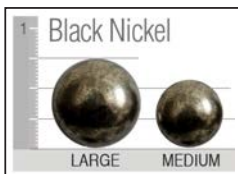

Finishes

Antique Cherry

Dark Pine

Java

Jet

Light Pioneer

Pioneer

Stone

Nail Head trim

Welt or Double Needle

SELF WELT

CONTRAST WELT

DOUBLE NEEDLE

Arm Pillows (sold by pair)

#13 - 14" x 14"

#20 - 17" x 17"