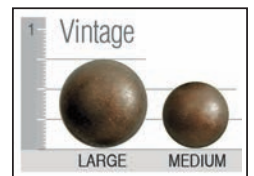

**Suggested Ottoman**

**2418 PT SQ6**  
W 24 D 18 H 17

Finishes

Antique Cherry

Dark Pine

Java

Jet

Light Pioneer

Pioneer

Stone

Nail Head trim

Welt or Double Needle

Arm Pillows (sold by pair)

#13 - 14" x 14"

#20 - 17" x 17"

#23 - 20" x 20"