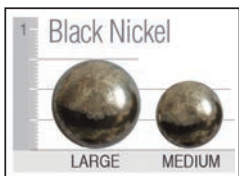

**Suggested Ottoman**

**2418 PT SQ6**  
W 24 D 18 H 17

Finishes

Antique Cherry

Dark Pine

Java

Jet

Light Pioneer

Pioneer

Stone

Nail Head trim

Welt or Double Needle

Arm Pillows (sold by pair)

#13 - 14" x 14"

#20 - 17" x 17"

#23 - 20" x 20"