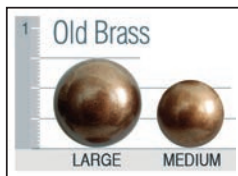

**340 C**

**340**

**C** Chair on Legs  
Outside: W 31 D 33 1/2 H 33 1/2  
Inside: SW 22 SD 22 SH 18  
Arm Height: 24 1/2

**Standard Features**

Tight back  
Polydacron seat cushion  
6" square tapered leg (SQ6)

**Suggested Ottoman**

**2418 PT SQ6**  
W 24 D 18 H 17

Finishes

Antique Cherry

Dark Pine

Java

Jet

Light Pioneer

Pioneer

Stone

Nail Head trim

Welt or Double Needle

Arm Pillows (sold by pair)

#13 - 14" x 14"

#20 - 17" x 17"

#23 - 20" x 20"