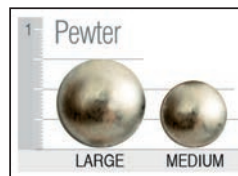

**340 C**

**340**

**C** Chair on Legs  
Outside: W 31 D 33 1/2 H 33 1/2  
Inside: SW 22 SD 22 SH 18  
Arm Height: 24 1/2

**Standard Features**

Tight back  
Polydacron seat cushion  
6" square tapered leg (SQ6)

**Suggested Ottoman**

**2418 PT SQ6**  
W 24 D 18 H 17

Finishes

Antique Cherry

Dark Pine

Java

Jet

Light Pioneer

Pioneer

Stone

Nail Head trim

Welt or Double Needle

Arm Pillows (sold by pair)

#13 - 14" x 14"

#20 - 17" x 17"

#23 - 20" x 20"