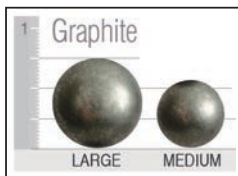

**340 C**

**340**

**C** Chair on Legs  
Outside: W 31 D 33 1/2 H 33 1/2  
Inside: SW 22 SD 22 SH 18  
Arm Height: 24 1/2

**Standard Features**

Tight back  
Polydacron seat cushion  
6" square tapered leg (SQ6)

**Suggested Ottoman**

**2418 PT SQ6**  
W 24 D 18 H 17

Finishes

Antique Cherry

Dark Pine

Java

Jet

Light Pioneer

Pioneer

Stone

Nail Head trim

Welt or Double Needle

Arm Pillows (sold by pair)

#13 - 14" x 14"

#20 - 17" x 17"

#23 - 20" x 20"