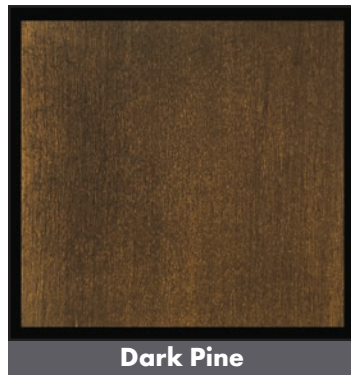

**Suggested Ottoman**

**2418 PT SQ6**  
W 24 D 18 H 17

Finishes

Antique Cherry

Dark Pine

Java

Jet

Light Pioneer

Pioneer

Stone

Nail Head trim

Welt or Double Needle

Arm Pillows (sold by pair)

#13 - 14" x 14"

#20 - 17" x 17"

#23 - 20" x 20"