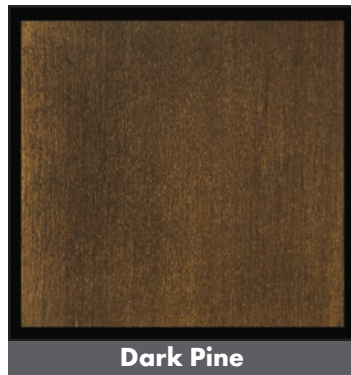

**Suggested Ottoman**

**2418 PT SQ6**  
 W 24 D 18 H 17

**2418 PT HSP**  
 W 24 D 18 H 17

**Notes**

See **Deerfield** for Sofa and Loveseat

Finishes

Antique Cherry

Dark Pine