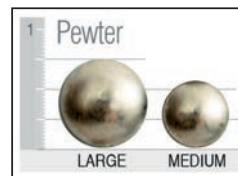

**Suggested Ottoman**

**2418 PT SQ6**  
 W 24 D 18 H 17

**2418 PT HSP**  
 W 24 D 18 H 17

**Notes**

See **Deerfield** for Sofa and Loveseat

Finishes

Antique Cherry

Dark Pine

Java

Jet

Light Pioneer

Pioneer

Stone

Nail Head trim

Welt or Double Needle

Arm Pillows (sold by pair)

#13 - 14" x 14"

#20 - 17" x 17"

#23 - 20" x 20"

Kidney Pillows (sold as singles)

#8 - 8" x 16"

#10 - 11" x 19"

#14 - 11" x 25"