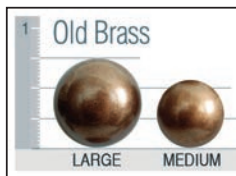

**Suggested Ottoman**

**2418 PT SQ6**  
 W 24 D 18 H 17

**2418 PT HSP**  
 W 24 D 18 H 17

**Notes**

See **Deerfield** for Sofa and Loveseat

Finishes

Antique Cherry

Dark Pine

Java

Jet

Light Pioneer

Pioneer

Stone

Nail Head trim

Welt or Double Needle

Arm Pillows (sold by pair)

#13 - 14" x 14"

#20 - 17" x 17"

#23 - 20" x 20"

Kidney Pillows (sold as singles)

#8 - 8" x 16"

#10 - 11" x 19"

#14 - 11" x 25"