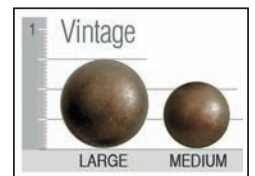

**Suggested Ottoman**

**2418 PT SQ6**  
 W 24 D 18 H 17

**2418 PT HSP**  
 W 24 D 18 H 17

**Notes**

See **Deerfield** for Sofa and Loveseat

Finishes

Antique Cherry

Dark Pine

Java

Jet

Light Pioneer

Pioneer

Stone

Nail Head trim

Welt or Double Needle

Arm Pillows (sold by pair)

#13 - 14" x 14"

#20 - 17" x 17"

#23 - 20" x 20"

Kidney Pillows (sold as singles)

#8 - 8" x 16"

#10 - 11" x 19"

#14 - 11" x 25"