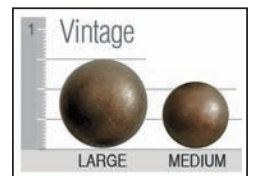

Jet

Light Pioneer

Pioneer

Stone

Nail Head trim

Welt or Double Needle

Arm Pillows (sold by pair)

#13 - 14" x 14"

#20 - 17" x 17"

#23 - 20" x 20"

Kidney Pillows (sold as singles)

#8 - 8" x 16"

#10 - 11" x 19"

#14 - 11" x 25"