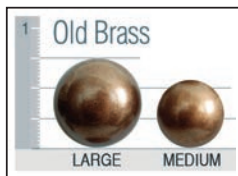

**Suggested Ottoman**

<b>2418 T SP10</b>	
W 24 D 18 H 17	

<b>2418 T SQ10</b>	
W 24 D 18 H 17	

**380 C SP10**

Finishes

Antique Cherry

Dark Pine

Java

Jet

Light Pioneer

Pioneer

Stone

Nail Head trim

Welt or Double Needle

Arm Pillows (sold by pair)

#13 - 14" x 14"

#20 - 17" x 17"

#23 - 20" x 20"

Kidney Pillows (sold as singles)

#8 - 8" x 16"

#10 - 11" x 19"

#14 - 11" x 25"