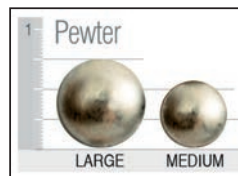

**Suggested Ottoman**

<b>2418 T SP10</b>	
W 24 D 18 H 17	

<b>2418 T SQ10</b>	
W 24 D 18 H 17	

**380 C SP10**

Finishes

Antique Cherry

Dark Pine

Java

Jet

Light Pioneer

Pioneer

Stone

Nail Head trim

Welt or Double Needle

Arm Pillows (sold by pair)

#13 - 14" x 14"

#20 - 17" x 17"

#23 - 20" x 20"

Kidney Pillows (sold as singles)

#8 - 8" x 16"

#10 - 11" x 19"

#14 - 11" x 25"