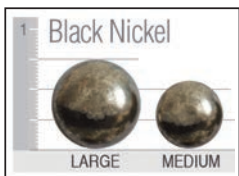

**Suggested Ottoman**

<b>2418 T SP10</b>	
W 24 D 18 H 17	

<b>2418 T SQ10</b>	
W 24 D 18 H 17	

**380 C SP10**

Finishes

Antique Cherry

Dark Pine

Java

Jet

Light Pioneer

Pioneer

Stone

Nail Head trim

Welt or Double Needle

Arm Pillows (sold by pair)

#13 - 14" x 14"

#20 - 17" x 17"

#23 - 20" x 20"

Kidney Pillows (sold as singles)

#8 - 8" x 16"

#10 - 11" x 19"

#14 - 11" x 25"