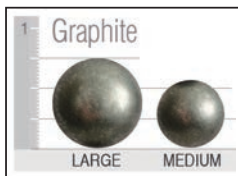

**Suggested Ottoman**

<b>2418 T SP10</b>	
W 24 D 18 H 17	

<b>2418 T SQ10</b>	
W 24 D 18 H 17	

**380 C SP10**

Finishes

Antique Cherry

Dark Pine

Java

Jet

Light Pioneer

Pioneer

Stone

Nail Head trim

Welt or Double Needle

Arm Pillows (sold by pair)

#13 - 14" x 14"

#20 - 17" x 17"

#23 - 20" x 20"

Kidney Pillows (sold as singles)

#8 - 8" x 16"

#10 - 11" x 19"

#14 - 11" x 25"