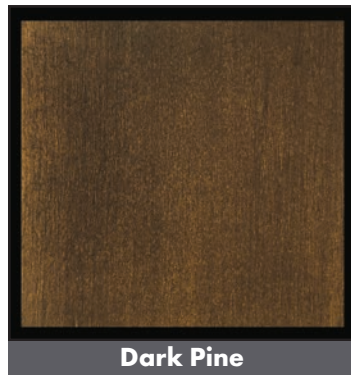

**Suggested Ottoman**

<b>2418 T SP10</b>	
W 24 D 18 H 17	

<b>2418 T SQ10</b>	
W 24 D 18 H 17	

**380 C SP10**

Finishes

Antique Cherry

Dark Pine

Java

Jet

Light Pioneer

Pioneer

Stone

Nail Head trim

Welt or Double Needle

Arm Pillows (sold by pair)

#13 - 14" x 14"