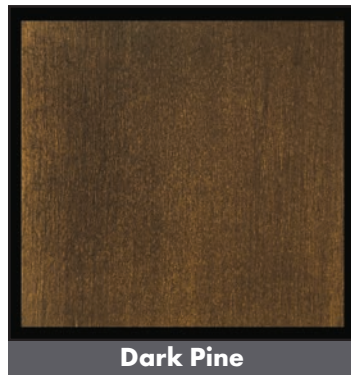

Suggested Ottoman

- 2418 PT SQS7
 W 24 D 18 H 17
- 2418 PT HBC
 W 24 D 18 H 17

Notes

See also **391, 393, 394** for related style

392 C

Finishes

Antique Cherry

Dark Pine