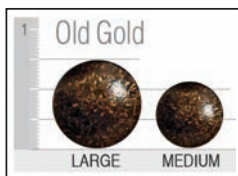

Suggested Ottoman

- 2418 PT SQS7
 W 24 D 18 H 17
- 2418 PT HBC
 W 24 D 18 H 17

Notes

See also **391, 393, 394** for related style

392 C

Finishes

Antique Cherry

Dark Pine

Java

Jet

Light Pioneer

Pioneer

Stone

Nail Head trim

Welt or Double Needle

Arm Pillows (sold by pair)

#13 - 14" x 14"

#20 - 17" x 17"

#23 - 20" x 20"

Kidney Pillows (sold as singles)

#8 - 8" x 16"

#10 - 11" x 19"

#14 - 11" x 25"