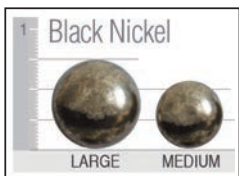

Suggested Ottoman

- 2418 PT SQS7
 W 24 D 18 H 17
- 2418 PT HBC
 W 24 D 18 H 17

Notes

See also **391, 393, 394** for related style

392 C

Finishes

Antique Cherry

Dark Pine

Java

Jet

Light Pioneer

Pioneer

Stone

Nail Head trim

Welt or Double Needle

Arm Pillows (sold by pair)

#13 - 14" x 14"

#20 - 17" x 17"

#23 - 20" x 20"

Kidney Pillows (sold as singles)

#8 - 8" x 16"

#10 - 11" x 19"

#14 - 11" x 25"