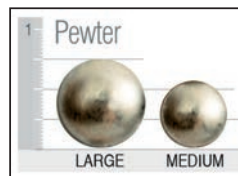

Suggested Ottoman

- 2418 PT SQS7
 W 24 D 18 H 17
- 2418 PT HBC
 W 24 D 18 H 17

Notes

See also **391, 393, 394** for related style

392 C

Finishes

Antique Cherry

Dark Pine

Java

Jet

Light Pioneer

Pioneer

Stone

Nail Head trim

Welt or Double Needle

Arm Pillows (sold by pair)

#13 - 14" x 14"

#20 - 17" x 17"

#23 - 20" x 20"

Kidney Pillows (sold as singles)

#8 - 8" x 16"

#10 - 11" x 19"

#14 - 11" x 25"