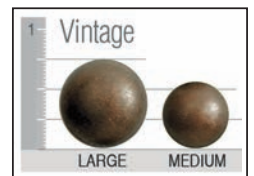

Java

Jet

Light Pioneer

Pioneer

Stone

Nail Head trim

Welt or Double Needle

Arm Pillows (sold by pair)

#13 - 14" x 14"

#20 - 17" x 17"

#23 - 20" x 20"

Kidney Pillows (sold as singles)

#8 - 8" x 16"

#10 - 11" x 19"

#14 - 11" x 25"