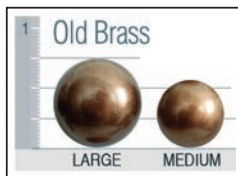

Suggested Ottoman

- 2418 PT SQS7
 W 24 D 18 H 17
- 2418 PT HBC
 W 24 D 18 H 17

Notes

See also **391, 393, 394** for related style

392 C

Finishes

Antique Cherry

Dark Pine

Java

Jet

Light Pioneer

Pioneer

Stone

Nail Head trim

Welt or Double Needle

Arm Pillows (sold by pair)

#13 - 14" x 14"

#20 - 17" x 17"

#23 - 20" x 20"

Kidney Pillows (sold as singles)

#8 - 8" x 16"

#10 - 11" x 19"

#14 - 11" x 25"