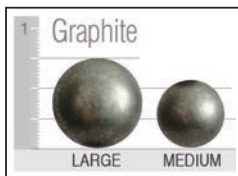

Suggested Ottoman

- 2418 PT SQS7
 W 24 D 18 H 17
- 2418 PT HBC
 W 24 D 18 H 17

Notes

See also **391, 393, 394** for related style

392 C

Finishes

Antique Cherry

Dark Pine

Java

Jet

Light Pioneer

Pioneer

Stone

Nail Head trim

Welt or Double Needle

Arm Pillows (sold by pair)

#13 - 14" x 14"

#20 - 17" x 17"

#23 - 20" x 20"

Kidney Pillows (sold as singles)

#8 - 8" x 16"

#10 - 11" x 19"

#14 - 11" x 25"