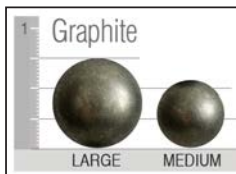

396 C

396

C Chair
Outside: W 27 D 32 H 33
Inside: SW 20 SD 20^{1/2} SH 18
Arm Height: 23

Standard Features

Tight back
Tight seat cushion
7" square tapered leg (SQS7)

Suggested Ottoman

2418 TNW SQS7
W 24 D 18 H 17

Notes

See also **392** for related style

Finishes

Antique Cherry

Dark Pine

Java

Jet

Light Pioneer

Pioneer

Stone

Nail Head trim

Welt or Double Needle

Arm Pillows (sold by pair)

#13 - 14" x 14"

#20 - 17" x 17"

#23 - 20" x 20"