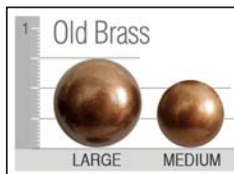

396 C

396

C Chair
Outside: W 27 D 32 H 33
Inside: SW 20 SD 20^{1/2} SH 18
Arm Height: 23

Standard Features

Tight back
Tight seat cushion
7" square tapered leg (SQS7)

Suggested Ottoman

2418 TNW SQS7
W 24 D 18 H 17

Notes

See also **392** for related style

Finishes

Antique Cherry

Dark Pine

Java

Jet

Light Pioneer

Pioneer

Stone

Nail Head trim

Welt or Double Needle

Arm Pillows (sold by pair)

#13 - 14" x 14"

#20 - 17" x 17"

#23 - 20" x 20"