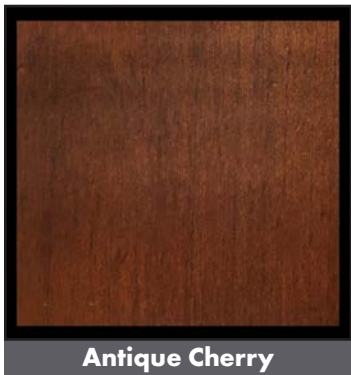

Notes

See also **392** for related style

Finishes

Antique Cherry

Dark Pine

Java

Jet

Light Pioneer