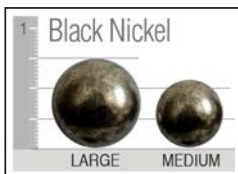

Notes

See also **392** for related style

Finishes

Antique Cherry

Dark Pine

Java

Jet

Light Pioneer

Pioneer

Stone

Nail Head trim

Welt or Double Needle

Arm Pillows (sold by pair)

#13 - 14" x 14"

#20 - 17" x 17"

#23 - 20" x 20"