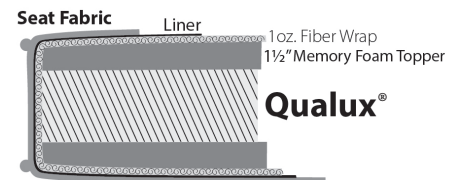

Suggested Ottoman

- 2418 PT SQ6** 
 W 24 D 18 H 17
- 2418 PT HBC** 
 W 24 D 18 H 17

434 SGR

Finishes

Nail Head

Cushions

Standard / Firm

Down

Plush

For Brighton, Highland Park, Madison and Tight Back Custom Collections only.

Welt or Double Needle

Self Welt

Contrast Welt

Double Needle

Arm Pillows

(sold by pair)