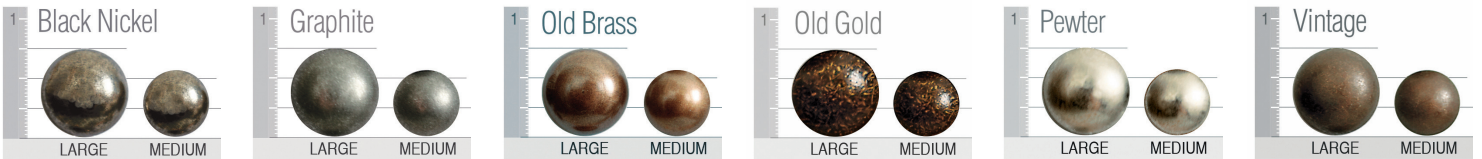

432 C

432, 434

Outside: W 32 1/2 D 34 H 29 1/2
 Inside: SW 23 SD 23 SH 18
 Arm Height: 26

Available

- 432 C** Chair on Legs* 
- 432 SC** Swivel Chair 
- 434 SGR** Swivel, Glider, Rocker 

Standard Features

Tight back
 Polydacron seat cushion
 #432 pillow included
 Double needle stitching on all seams
 * 6" square tapered leg (SQ6)

Suggested Ottoman

- 2418 PT SQ6** 
 W 24 D 18 H 17
- 2418 PT HBC** 
 W 24 D 18 H 17

434 SGR

Finishes

Nail Head

Cushions

Standard / Firm

Down

Plush

For Brighton, Highland Park, Madison and Tight Back Custom Collections only.

Welt or Double Needle

Self Welt

Contrast Welt

Double Needle

Arm Pillows

(sold by pair)