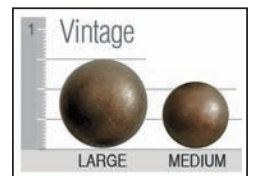

Finishes

Antique Cherry

Dark Pine

Java

Jet

Light Pioneer

Pioneer

Stone

Nail Head trim

Welt or Double Needle

Arm Pillows (sold by pair)

#13 - 14" x 14"

#20 - 17" x 17"

#23 - 20" x 20"

Kidney Pillows (sold as singles)

#8 - 8" x 16"