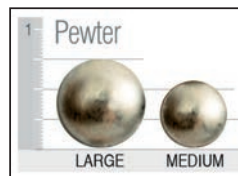

Finishes

Antique Cherry

Dark Pine

Java

Jet

Light Pioneer

Pioneer

Stone

Nail Head trim

Welt or Double Needle

Arm Pillows (sold by pair)

#13 - 14" x 14"

#20 - 17" x 17"

#23 - 20" x 20"

Kidney Pillows (sold as singles)

#8 - 8" x 16"

#10 - 11" x 19"

#14 - 11" x 25"