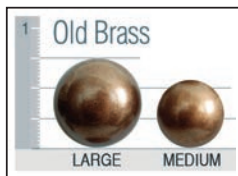

Finishes

Antique Cherry

Dark Pine

Java

Jet

Light Pioneer

Pioneer

Stone

Nail Head trim

Welt or Double Needle

Arm Pillows (sold by pair)

#13 - 14" x 14"

#20 - 17" x 17"

#23 - 20" x 20"

Kidney Pillows (sold as singles)

#8 - 8" x 16"