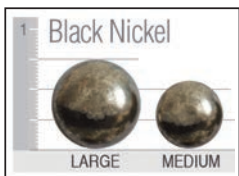

Finishes

Antique Cherry

Dark Pine

Java

Jet

Light Pioneer

Pioneer

Stone

Nail Head trim

Welt or Double Needle

Arm Pillows (sold by pair)

#13 - 14" x 14"

#20 - 17" x 17"

#23 - 20" x 20"

Kidney Pillows (sold as singles)

#8 - 8" x 16"