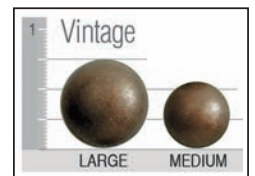

Loose back  
 Polydacron seat cushion  
 \*6" Square tapered leg (SQ6)

Suggested Ottoman

<b>2418 PT SQ6</b>	
W 24 D 18 H 17	

<b>2418 PT HBC</b>	
W 24 D 18 H 17	

570 C

Finishes

Antique Cherry

Dark Pine

Java

Jet

Light Pioneer

Pioneer

Stone

Nail Head trim

Welt or Double Needle

Arm Pillows (sold by pair)

#13 - 14" x 14"

#20 - 17" x 17"

#23 - 20" x 20"

Kidney Pillows (sold as singles)

#8 - 8" x 16"

#10 - 11" x 19"

#14 - 11" x 25"