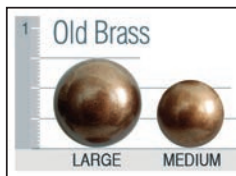

Loose back  
 Polydacron seat cushion  
 \*6" Square tapered leg (SQ6)

Suggested Ottoman

<b>2418 PT SQ6</b>	
W 24 D 18 H 17	

<b>2418 PT HBC</b>	
W 24 D 18 H 17	

570 C

Finishes

Antique Cherry

Dark Pine

Java

Jet

Light Pioneer

Pioneer

Stone

Nail Head trim

Welt or Double Needle

Arm Pillows (sold by pair)

#13 - 14" x 14"

#20 - 17" x 17"

#23 - 20" x 20"

Kidney Pillows (sold as singles)

#8 - 8" x 16"

#10 - 11" x 19"

#14 - 11" x 25"