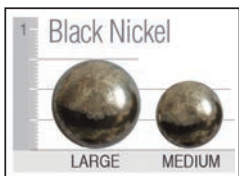

Loose back  
 Polydacron seat cushion  
 \*6" Square tapered leg (SQ6)

Suggested Ottoman

<b>2418 PT SQ6</b>	
W 24 D 18 H 17	

<b>2418 PT HBC</b>	
W 24 D 18 H 17	

570 C

Finishes

Antique Cherry

Dark Pine

Java

Jet

Light Pioneer

Pioneer

Stone

Nail Head trim

Welt or Double Needle

Arm Pillows (sold by pair)

#13 - 14" x 14"

#20 - 17" x 17"

#23 - 20" x 20"

Kidney Pillows (sold as singles)

#8 - 8" x 16"

#10 - 11" x 19"

#14 - 11" x 25"