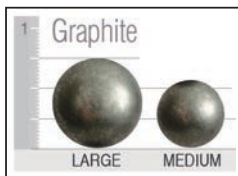

Loose back  
 Polydacron seat cushion  
 \*6" Square tapered leg (SQ6)

Suggested Ottoman

<b>2418 PT SQ6</b>	
W 24 D 18 H 17	

<b>2418 PT HBC</b>	
W 24 D 18 H 17	

570 C

Finishes

Antique Cherry

Dark Pine

Java

Jet

Light Pioneer

Pioneer

Stone

Nail Head trim

Welt or Double Needle

Arm Pillows (sold by pair)

#13 - 14" x 14"

#20 - 17" x 17"

#23 - 20" x 20"

Kidney Pillows (sold as singles)

#8 - 8" x 16"

#10 - 11" x 19"

#14 - 11" x 25"