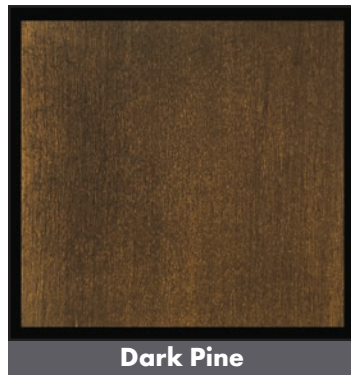

Loose back  
 Polydacron seat cushion  
 \*6" Square tapered leg (SQ6)

Suggested Ottoman

<b>2418 PT SQ6</b>	
W 24 D 18 H 17	

<b>2418 PT HBC</b>	
W 24 D 18 H 17	

570 C

Finishes

Antique Cherry

Dark Pine