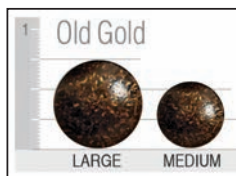

Loose back  
 Polydacron seat cushion  
 \*6" Square tapered leg (SQ6)

Suggested Ottoman

<b>2418 PT SQ6</b>	
W 24 D 18 H 17	

<b>2418 PT HBC</b>	
W 24 D 18 H 17	

570 C

Finishes

Antique Cherry

Dark Pine

Java

Jet

Light Pioneer

Pioneer

Stone

Nail Head trim

Welt or Double Needle

Arm Pillows (sold by pair)

#13 - 14" x 14"

#20 - 17" x 17"

#23 - 20" x 20"

Kidney Pillows (sold as singles)

#8 - 8" x 16"

#10 - 11" x 19"

#14 - 11" x 25"