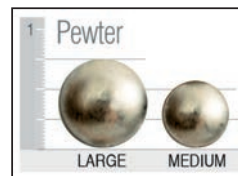

Loose back  
 Polydacron seat cushion  
 \*6" Square tapered leg (SQ6)

Suggested Ottoman

<b>2418 PT SQ6</b>	
W 24 D 18 H 17	

<b>2418 PT HBC</b>	
W 24 D 18 H 17	

570 C

Finishes

Antique Cherry

Dark Pine

Java

Jet

Light Pioneer

Pioneer

Stone

Nail Head trim

Welt or Double Needle

Arm Pillows (sold by pair)

#13 - 14" x 14"

#20 - 17" x 17"

#23 - 20" x 20"

Kidney Pillows (sold as singles)

#8 - 8" x 16"

#10 - 11" x 19"

#14 - 11" x 25"