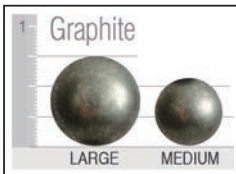

Zippered bustle back  
 Polydacron seat cushion  
 \*6" Square tapered leg (SQ6)

**Suggested Ottoman**

<b>2418 PT SQ6</b>	
W 24 D 18 H 17	
<b>2418 PT HBC</b>	
W 24 D 18 H 17	

Finishes

Antique Cherry

Dark Pine

Java

Jet

Light Pioneer

Pioneer

Stone

Nail Head trim

Welt or Double Needle

Arm Pillows (sold by pair)

#13 - 14" x 14"

#20 - 17" x 17"

#23 - 20" x 20"

Kidney Pillows (sold as singles)

#8 - 8" x 16"

#10 - 11" x 19"

#14 - 11" x 25"