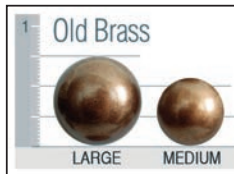

576 SC, 576 SGR

576

Outside: W 30 D 37 H 42  
 Inside: SW 21 SD 20 1/2 SH 18 1/2  
 Arm Height: 24 1/2

**Available**

<b>C</b>	Chair on Legs*	
<b>SC</b>	Swivel Chair	
<b>SGR</b>	Swivel, Glider, Rocker	

**Standard Features**

Zippered bustle back  
 Polydacron seat cushion  
 \*6" Square tapered leg (SQ6)

**Suggested Ottoman**

<b>2418 PT SQ6</b>	
W 24 D 18 H 17	
<b>2418 PT HBC</b>	
W 24 D 18 H 17	

Finishes

Antique Cherry

Dark Pine

Java

Jet

Light Pioneer

Pioneer

Stone

Nail Head trim

Welt or Double Needle

Arm Pillows (sold by pair)

#13 - 14" x 14"

#20 - 17" x 17"

#23 - 20" x 20"

Kidney Pillows (sold as singles)

#8 - 8" x 16"

#10 - 11" x 19"

#14 - 11" x 25"