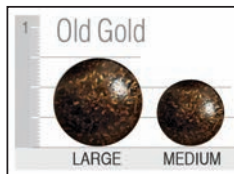

Zippered bustle back  
 Polydacron seat cushion  
 \*6" Square tapered leg (SQ6)

**Suggested Ottoman**

<b>2418 PT SQ6</b>	
W 24 D 18 H 17	
<b>2418 PT HBC</b>	
W 24 D 18 H 17	

Finishes

Antique Cherry

Dark Pine

Java

Jet

Light Pioneer

Pioneer

Stone

Nail Head trim

Welt or Double Needle

Arm Pillows (sold by pair)

#13 - 14" x 14"

#20 - 17" x 17"

#23 - 20" x 20"

Kidney Pillows (sold as singles)

#8 - 8" x 16"

#10 - 11" x 19"

#14 - 11" x 25"