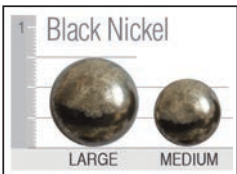

Zippered bustle back  
 Polydacron seat cushion  
 \*6" Square tapered leg (SQ6)

**Suggested Ottoman**

<b>2418 PT SQ6</b>	
W 24 D 18 H 17	
<b>2418 PT HBC</b>	
W 24 D 18 H 17	

Finishes

Antique Cherry

Dark Pine

Java

Jet

Light Pioneer

Pioneer

Stone

Nail Head trim

Welt or Double Needle

Arm Pillows (sold by pair)

#13 - 14" x 14"

#20 - 17" x 17"

#23 - 20" x 20"

Kidney Pillows (sold as singles)

#8 - 8" x 16"

#10 - 11" x 19"

#14 - 11" x 25"