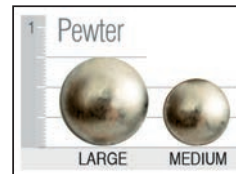

Zippered bustle back  
 Polydacron seat cushion  
 \*6" Square tapered leg (SQ6)

**Suggested Ottoman**

<b>2418 PT SQ6</b>	
W 24 D 18 H 17	
<b>2418 PT HBC</b>	
W 24 D 18 H 17	

Finishes

Antique Cherry

Dark Pine

Java

Jet

Light Pioneer

Pioneer

Stone

Nail Head trim

Welt or Double Needle

Arm Pillows (sold by pair)

#13 - 14" x 14"

#20 - 17" x 17"

#23 - 20" x 20"

Kidney Pillows (sold as singles)

#8 - 8" x 16"

#10 - 11" x 19"

#14 - 11" x 25"