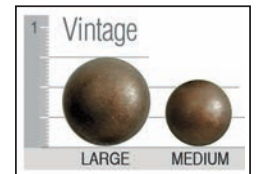

Zippered bustle back  
 Polydacron seat cushion  
 \*6" Square tapered leg (SQ6)

**Suggested Ottoman**

<b>2418 PT SQ6</b>	
W 24 D 18 H 17	
<b>2418 PT HBC</b>	
W 24 D 18 H 17	

Finishes

Antique Cherry

Dark Pine

Java

Jet

Light Pioneer

Pioneer

Stone

Nail Head trim

Welt or Double Needle

Arm Pillows (sold by pair)

#13 - 14" x 14"

#20 - 17" x 17"

#23 - 20" x 20"

Kidney Pillows (sold as singles)

#8 - 8" x 16"

#10 - 11" x 19"

#14 - 11" x 25"