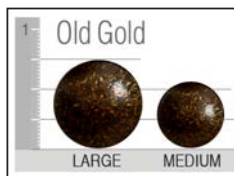

Jet

Light Pioneer

Pioneer

Stone

Nail Head trim

Welt or Double Needle

SELF WELT

CONTRAST WELT

DOUBLE NEEDLE

Arm Pillows (sold by pair)

#13 - 14" x 14"

#20 - 17" x 17"

#23 - 20" x 20"

Kidney Pillows (sold as singles)

#8 - 8" x 16"

#10 - 11" x 19"