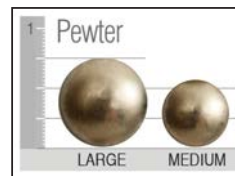

Jet

Light Pioneer

Pioneer

Stone

Nail Head trim

Welt or Double Needle

SELF WELT

CONTRAST WELT

DOUBLE NEEDLE

Arm Pillows (sold by pair)

#13 - 14" x 14"

#20 - 17" x 17"

#23 - 20" x 20"

Kidney Pillows (sold as singles)

#8 - 8" x 16"

#10 - 11" x 19"