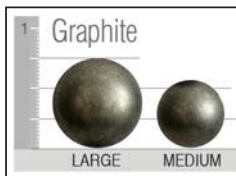

Jet

Light Pioneer

Pioneer

Stone

Nail Head trim

Welt or Double Needle

SELF WELT

CONTRAST WELT

DOUBLE NEEDLE

Arm Pillows (sold by pair)

#13 - 14" x 14"

#20 - 17" x 17"

#23 - 20" x 20"

Kidney Pillows (sold as singles)

#8 - 8" x 16"

#10 - 11" x 19"