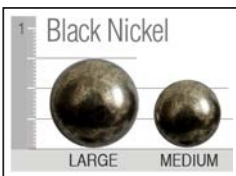

Jet

Light Pioneer

Pioneer

Stone

Nail Head trim

Welt or Double Needle

SELF WELT

CONTRAST WELT

DOUBLE NEEDLE

Arm Pillows (sold by pair)

#13 - 14" x 14"

#20 - 17" x 17"

#23 - 20" x 20"

Kidney Pillows (sold as singles)

#8 - 8" x 16"

#10 - 11" x 19"