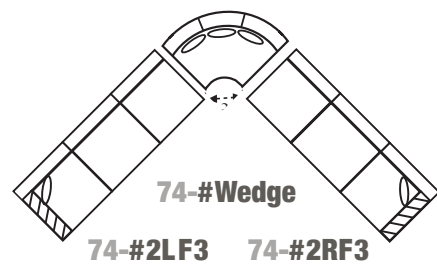

129 x 129 approx.

74-G *