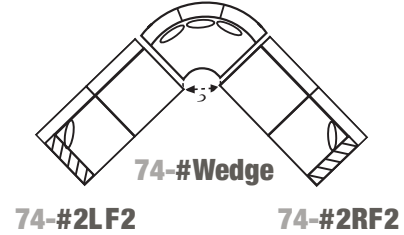

**90 x 90 approx.**

**74-A \***

**\* 74-B**

**106 x 106 approx.**

**74-F \***

**113 x 90 approx.**

**74-C \***

**\* 74-D**

Notes \_\_\_\_\_

**1 Back Height**  **74** Standard  **74H** High Back (BT and BS only)  
High Back option adds 3" to overall height:

**2 Attachment**  **L** Loose  **A** Attached

**3 Style**

**KN** Knife Edge (unavailable as 74H)  