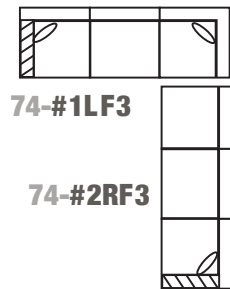

**90 x 90 approx.**

**74-A \***

**\* 74-B**

**106 x 106 approx.**

**74-F \***

**113 x 90 approx.**

**74-C \***

**\* 74-D**

**129 x 129 approx.**

**74-G \***

**113 x 113 approx.**

**74-E \***

**129 x 106 approx.**

**74-H \***

**\* 74-I**

\* Chaise with rectangular cushion and movable ottoman base available

# H Madison Sectional - Series 74 - Order Form

Based on 23" cushion width

SAMPLE ORDER: **1** 74H **2** L **3** BT **4** FS - **5** #1LF3 **6** 22 - **7** ML

Dealer Name \_\_\_\_\_ ITEM #1 \_\_\_\_\_

Customer Name \_\_\_\_\_ ITEM #2 \_\_\_\_\_

Notes \_\_\_\_\_

**1 Back Height**  **74** Standard  **74H** High Back (BT and BS only)  
High Back option adds 3" to overall height:

**2 Attachment**  **L** Loose  **A** Attached

**3 Style**

**KN** Knife Edge (unavailable as 74H)  