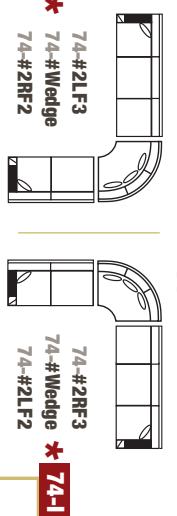

129 x 106 approx.

74-H *			
ARM	SD 20	SD 22	SD 24
TA	124 x 101	126 x 103	128 x 105
FS	127 x 104	129 x 106	131 x 108
SC	126 x 103	128 x 105	130 x 107

Design Your Own Layout

KEY:
For related sofas and chairs see Madison Sofas and Chairs order form.

Corner:

Arm:

#20.db Sofa Pillows: