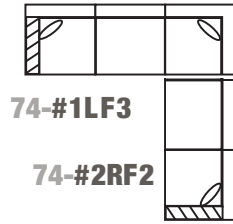

**90 x 90 approx.**

**74-A \***

**\* 74-B**

**106 x 106 approx.**

**74-F \***

**113 x 90 approx.**

**74-C \***

**\* 74-D**

**129 x 129 approx.**

**74-G \***

**113 x 113 approx.**

**74-E \***

**129 x 106 approx.**

**74-H \***

**\* 74-I**

\* Chaise with rectangular cushion and movable ottoman base available

Notes \_\_\_\_\_

**1 Back Height**  **74** Standard  **74H** High Back (BT and BS only)  
High Back option adds 3" to overall height:

**2 Attachment**  **L** Loose  **A** Attached

**3 Style**

**KN** Knife Edge (unavailable as 74H)  

### 90 x 90 approx.

<b>74-A *</b>			
ARM	SD 20	SD 22	SD 24
TA	85 x 85	87 x 87	89 x 89
FS	88 x 88	90 x 90	92 x 92
SC	87 x 87	89 x 89	91 x 91