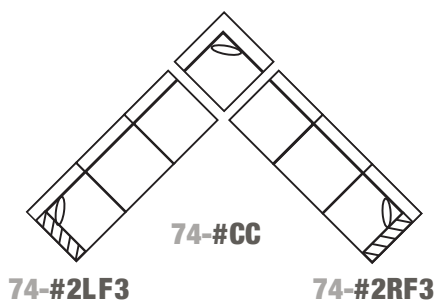

113 x 113 approx.

74-E *