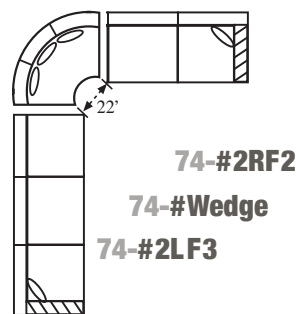

**90 x 90 approx.**

**74-A \***

**\* 74-B**

**106 x 106 approx.**

**74-F \***

**113 x 90 approx.**

**74-C \***

**\* 74-D**

**129 x 129 approx.**

**74-G \***

**113 x 113 approx.**

**74-E \***

**129 x 106 approx.**

**74-H \***

**\* 74-I**

\* Chaise with rectangular cushion and movable ottoman base available

# H Madison Sectional - Series 74 - Order Form

Based on 23" cushion width

SAMPLE ORDER: **1** 74H **2** L **3** BT **4** FS - **5** #1LF3 **6** 22 - **7** ML

Dealer Name \_\_\_\_\_ ITEM #1 \_\_\_\_\_

Customer Name \_\_\_\_\_ ITEM #2 \_\_\_\_\_

Notes \_\_\_\_\_

**1 Back Height**  **74** Standard  **74H** High Back (BT and BS only)  
High Back option adds 3" to overall height:

**2 Attachment**  **L** Loose  **A** Attached

**3 Style**

**KN** Knife Edge (unavailable as 74H)  