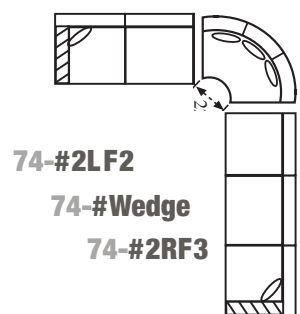

**90 x 90 approx.**

**74-A \***

**\* 74-B**

**106 x 106 approx.**

**74-F \***

**113 x 90 approx.**

**74-C \***

**\* 74-D**

**129 x 129 approx.**

**74-G \***

**113 x 113 approx.**

**74-E \***

**129 x 106 approx.**

**74-H \***

**\* 74-I**

\* Chaise with rectangular cushion and movable ottoman base available

# H Madison Sectional - Series 74 - Order Form

Based on 23" cushion width

SAMPLE ORDER: **1** 74H **2** L **3** BT **4** FS - **5** #1LF3 **6** 22 - **7** ML

Dealer Name \_\_\_\_\_ ITEM #1 \_\_\_\_\_

Customer Name \_\_\_\_\_ ITEM #2 \_\_\_\_\_

Notes \_\_\_\_\_

**1 Back Height**  **74** Standard  **74H** High Back (BT and BS only)  
High Back option adds 3" to overall height:

**2 Attachment**  **L** Loose  **A** Attached

**3 Style**

**KN** Knife Edge (unavailable as 74H)  