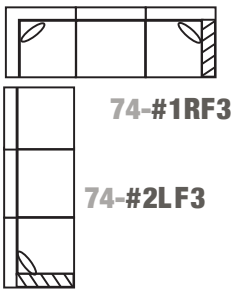

**90 x 90 approx.**

**74-A \***

**\* 74-B**

**106 x 106 approx.**

**74-F \***

**113 x 90 approx.**

**74-C \***

**\* 74-D**

**129 x 129 approx.**

**74-G \***

**113 x 113 approx.**

**74-E \***

**129 x 106 approx.**

**74-H \***

**\* 74-I**

\* Chaise with rectangular cushion and movable ottoman base available

# H Madison Sectional - Series 74 - Order Form

Based on 23" cushion width

SAMPLE ORDER: **1** 74H **2** L **3** BT **4** FS - **5** #1LF3 **6** 22 - **7** ML

Dealer Name \_\_\_\_\_ ITEM #1 \_\_\_\_\_

Customer Name \_\_\_\_\_ ITEM #2 \_\_\_\_\_

Notes \_\_\_\_\_

**1 Back Height**  **74** Standard  **74H** High Back (BT and BS only)  
High Back option adds 3" to overall height:

**2 Attachment**  **L** Loose  **A** Attached

**3 Style**

**KN** Knife Edge (unavailable as 74H)  