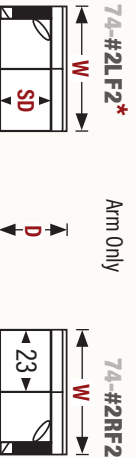

**90 x 90 approx.**

**74-A \***

**\* 74-B**

**106 x 106 approx.**

**74-F \***

**113 x 90 approx.**

**74-C \***

**\* 74-D**

# H Madison Sectional - Series 74 - Order Form

Based on 23" cushion width

SAMPLE ORDER: **1** 74H **2** L **3** BT **4** FS - **5** #1LF3 **6** 22 - **7** ML

Dealer Name \_\_\_\_\_ ITEM #1 \_\_\_\_\_

Customer Name \_\_\_\_\_ ITEM #2 \_\_\_\_\_

Notes \_\_\_\_\_

**1 Back Height**  **74** Standard  **74H** High Back (BT and BS only)  
High Back option adds 3" to overall height:

**2 Attachment**  **L** Loose  **A** Attached

**3 Style**

**KN** Knife Edge (unavailable as 74H)  

#### Armless

<b>74-#1LF3</b>	Arm with Corner	<b>74-#1RF3</b>	
SD	20	SD	20
D	33	D	33
W	85	W	88
			20
			33
			87
			22
			35
			89
			24
			37
			92

<b>74-#2LF3*</b>	Arm Only	<b>74-#2RF3*</b>	
SD	20	SD	20
D	33	D	33
W	75	W	78
			20
			33
			77
			22
			35
			77
			24
			37
			78