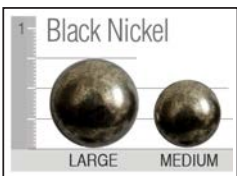

Finishes

Antique Cherry

Dark Pine

Java

Jet

Light Pioneer

Pioneer

Stone

Nail Head trim

Black Nickel

LARGE MEDIUM

Graphite

LARGE MEDIUM

Old Brass

LARGE MEDIUM

Old Gold