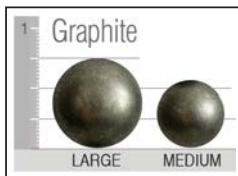

Nail Head trim

Black Nickel

LARGE MEDIUM

Graphite

LARGE MEDIUM

Old Brass

LARGE MEDIUM

Old Gold