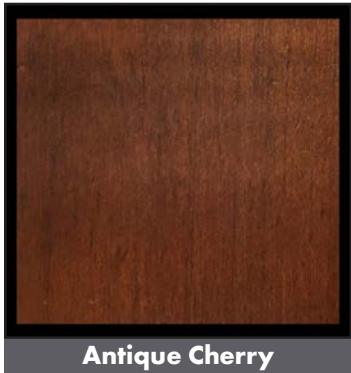

Finishes

Antique Cherry

Dark Pine

Java

Jet

Light Pioneer

Pioneer

Stone