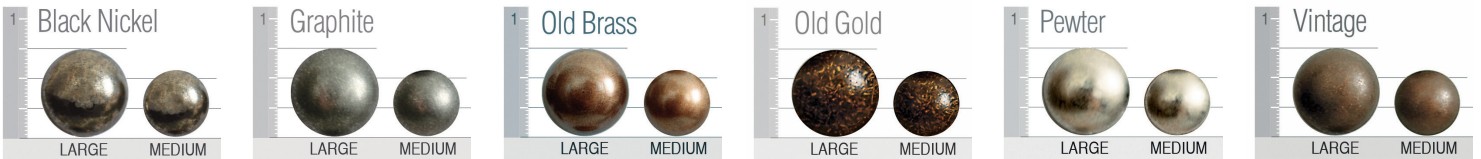

Finishes

Nail Head

Cushions

Standard / Firm

Down

Plush

For Brighton, Highland Park, Madison and Tight Back Custom Collections only.

Welt or Double Needle

Self Welt

Contrast Welt

Double Needle

Arm Pillows

(sold by pair)

#13

14" x 14"

#20