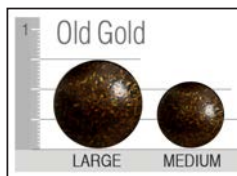

Nail Head trim

Black Nickel

LARGE MEDIUM

Graphite

LARGE MEDIUM

Old Brass

LARGE MEDIUM

Old Gold

LARGE MEDIUM

Pewter

LARGE MEDIUM

Vintage

LARGE MEDIUM

Welt or Double Needle

SELF WELT

CONTRAST WELT