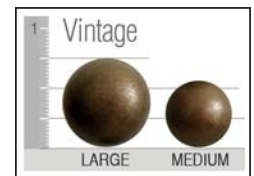

Nail Head trim

Black Nickel

LARGE MEDIUM

Graphite

LARGE MEDIUM

Old Brass

LARGE MEDIUM

Old Gold

LARGE MEDIUM

Pewter

LARGE MEDIUM

Vintage

LARGE MEDIUM

Welt or Double Needle

SELF WELT

CONTRAST WELT