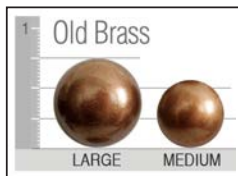

Finishes

Antique Cherry

Dark Pine

Java

Jet

Light Pioneer

Pioneer

Stone

Nail Head trim

Black Nickel

LARGE MEDIUM

Graphite

LARGE MEDIUM

Old Brass

LARGE MEDIUM

Old Gold

LARGE MEDIUM

Pewter

LARGE MEDIUM

Vintage

LARGE MEDIUM

Welt or Double Needle

SELF WELT

CONTRAST WELT