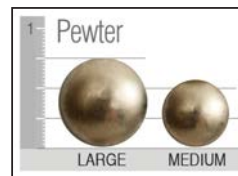

Nail Head trim

Black Nickel

LARGE MEDIUM

Graphite

LARGE MEDIUM

Old Brass

LARGE MEDIUM

Old Gold

LARGE MEDIUM

Pewter

LARGE MEDIUM

Vintage

LARGE MEDIUM

Welt or Double Needle

SELF WELT

CONTRAST WELT