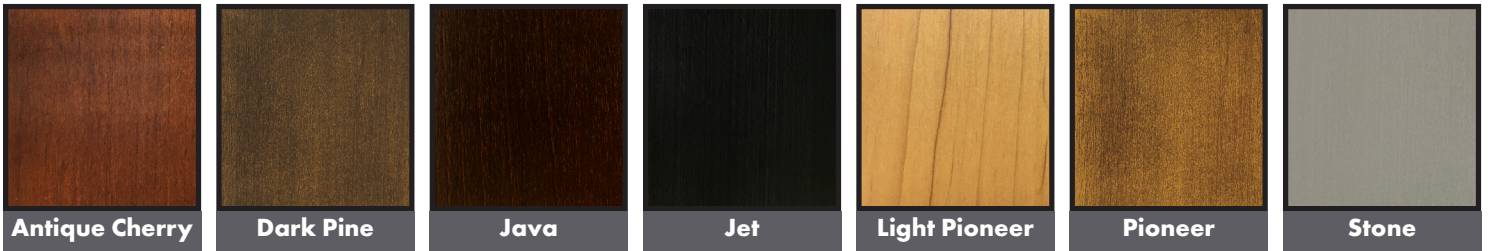

Finishes

Nail Head

Cushions

Standard / Firm

Down

Plush

For Brighton, Highland Park, Madison and Tight Back Custom Collections only.

Welt or Double Needle