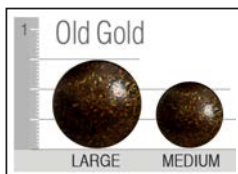

[Click Here](#)

or scan the code below to see this frame in different fabrics and download images.

Finishes

Antique Cherry

Dark Pine

Java

Jet

Light Pioneer

Pioneer

Stone

Nail Head trim

Welt or Double Needle

Arm Pillows (sold by pair)

#13 - 14" x 14"

#20 - 17" x 17"

#23 - 20" x 20"