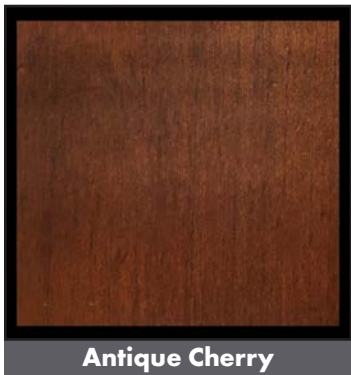

Finishes

Nail Head trim

Welt or Double Needle

Arm Pillows (sold by pair)

Kidney Pillows (sold as singles)