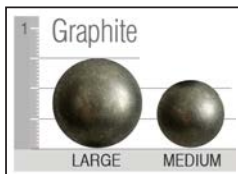

## Product Dimensions

- *Outside:* Depth D: 34, 36, or 38  
Height H: 34 or 37
- *Inside:* Seat Depth SD: 20, 22, or 24  
Seat Height SH: 19" for all base treatments
- *Available Frames:*  
Chair: 35"  
Chair and 1/2: 53"  
Three Quarter: 66"  
Sofa: 81"  
Grand Sofa: 93"  
Sectionals

[Click Here](#)

or scan the code below to see this frame in different fabrics and download images.

Finishes

Antique Cherry

Dark Pine

Java

Jet

Light Pioneer

Pioneer

Stone

Nail Head trim

Welt or Double Needle

Arm Pillows (sold by pair)

#13 - 14" x 14"

#20 - 17" x 17"

#23 - 20" x 20"