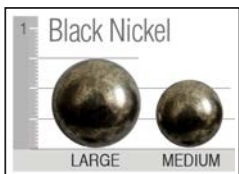

[Click Here](#)

or scan the code below to see this frame in different fabrics and download images.

Finishes

Antique Cherry

Dark Pine

Java

Jet

Light Pioneer

Pioneer

Stone

Nail Head trim

Welt or Double Needle

Arm Pillows (sold by pair)

#13 - 14" x 14"

#20 - 17" x 17"

#23 - 20" x 20"