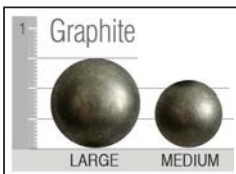

Finishes

Nail Head trim

Welt or Double Needle

Arm Pillows (sold by pair)

Kidney Pillows (sold as singles)