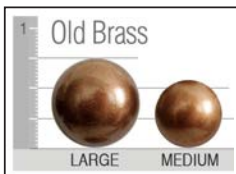

* Chaise available TA, ST, US and FS arms with chaise come with rectangular chaise cushion. TT arm with chaise comes with a Tee chaise cushion.

Finishes

Antique Cherry

Dark Pine

Java

Jet

Light Pioneer

Pioneer

Stone

Nail Head trim

Welt or Double Needle

Arm Pillows (sold by pair)

#13 - 14" x 14"

#20 - 17" x 17"

#23 - 20" x 20"

Kidney Pillows (sold as singles)