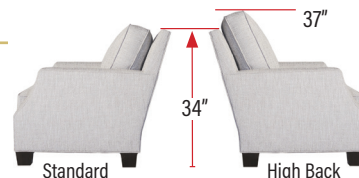

Product Dimensions

- *Outside:* Depth D: 34, 36, or 38
Height H: 34 or 37
- *Inside:* Seat Depth SD: 20, 22, or 24
Seat Height SH: 19" for all base treatments
- *Available Frames:*
Chair: 32"
Chair and 1/2: 50"
Three Quarter: 63"
Sofa: 78"
Grand Sofa: 90"
Sectionals

Dealer Name _____ ITEM #1 _____

Customer Name _____ ITEM #2 _____

Notes _____

1 Back Height

- 84** Standard **84H** High Back
High Back option adds 3" to overall height:

2 Back/Arm

Box Straight / Track Arm

Box Straight / Track Tee

Box Straight / Sloping Track

Box Curve / Urban Scoop

Box Curve / Full Sock

*When buttons are specified, the layout is as shown. Adding buttons results in a firmer back cushion and a slight increase in seat depth.