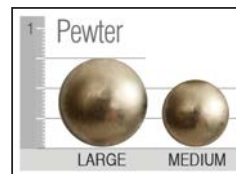

* Chaise available TA, ST, US and FS arms with chaise come with rectangular chaise cushion. TT arm with chaise comes with a Tee chaise cushion.

Finishes

Antique Cherry

Dark Pine

Java

Jet

Light Pioneer

Pioneer

Stone

Nail Head trim

Welt or Double Needle

Arm Pillows (sold by pair)

#13 - 14" x 14"

#20 - 17" x 17"

#23 - 20" x 20"

Kidney Pillows (sold as singles)