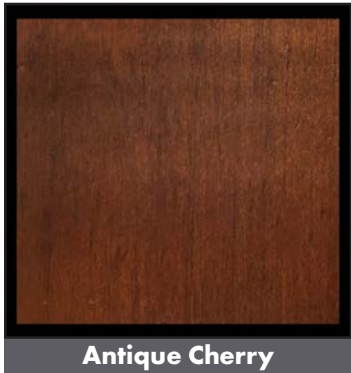

* Chaise available TA, ST, US and FS arms with chaise come with rectangular chaise cushion. TT arm with chaise comes with a Tee chaise cushion.

Finishes

Antique Cherry

Dark Pine

Java

Jet

Light Pioneer

Pioneer