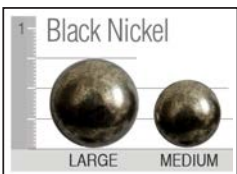

Finishes

Nail Head trim

Welt or Double Needle

Arm Pillows (sold by pair)

Kidney Pillows (sold as singles)