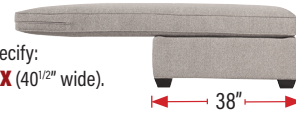

6 Base Finish

1. ☐ Light Pioneer ☐ Pioneer ☐ Dark Pine ☐ Jet ☐ Antique Cherry ☐ Java ☐ Stone

Available at extra charge:

☐ **Double Needle Stitching**
Applied to seat cushion, back pillows, #20.db pillows, TT, TA, ST arms.

☐ * **Chaise with Movable Base**
To substitute the long chaise cushion and movable ottoman base for a seat cushion, specify: **84-GD3:3X** (27" wide), **84-TQ2:2X** (27" wide), **84-GD2:2XX** (40 1/2" wide), **84-HCXX** (40 1/2" wide). The chaise cushion (only) may be cut NRR (non-railroaded) to eliminate seams.