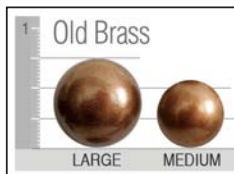

94-GD3:3X (27" wide)

94-LD3:3X (23" wide)

94-TQ2:2X (27" wide)

94-TQ1:2X (27" wide)

94-LS2:2X (23" wide)

94-LS1:2X (23" wide)

94-CX (23" wide)

Finishes

Antique Cherry

Dark Pine

Java

Jet

Light Pioneer

Pioneer

Stone

Nail Head trim

Welt or Double Needle

Arm Pillows (sold by pair)

#13 - 14" x 14"

#20 - 17" x 17"

#23 - 20" x 20"

Kidney Pillows (sold as singles)

#8 - 8" x 16"

#10 - 11" x 19"