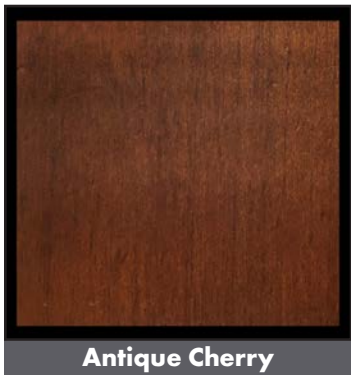

* Chaise available with rectangular cushion and movable base.

Finishes

Antique Cherry

Dark Pine

Java

Jet

Light Pioneer

Pioneer