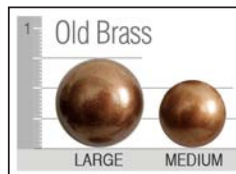

* Chaise available with rectangular cushion and movable base.

Finishes

Antique Cherry

Dark Pine

Java

Jet

Light Pioneer

Pioneer

Stone

Nail Head trim

Welt or Double Needle

SELF WELT

CONTRAST WELT

DOUBLE NEEDLE

Arm Pillows (sold by pair)

#13 - 14" x 14"