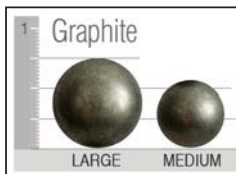

Finishes

Nail Head trim

Welt or Double Needle

Arm Pillows (sold by pair)

Kidney Pillows (sold as singles)