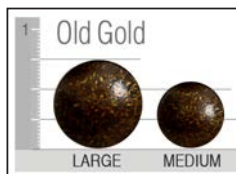

Finishes

Nail Head trim

Welt or Double Needle

Arm Pillows (sold by pair)

Kidney Pillows (sold as singles)