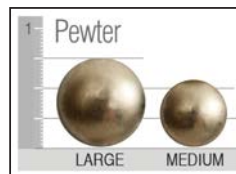

Finishes

Nail Head trim

Welt or Double Needle

Arm Pillows (sold by pair)

Kidney Pillows (sold as singles)