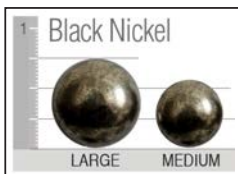

Finishes

Nail Head trim

Welt or Double Needle

Arm Pillows (sold by pair)

Kidney Pillows (sold as singles)