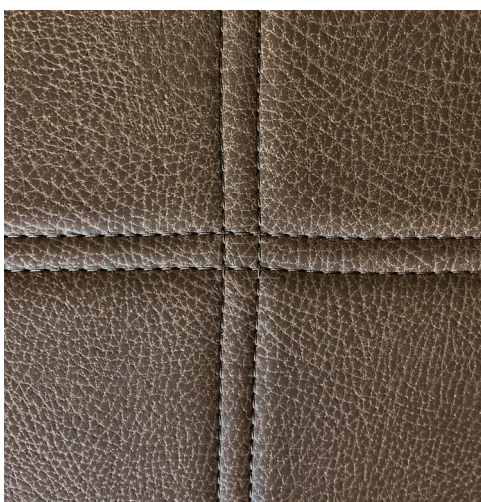

PFJ Leg - Jumbo Pyramid Foot - 7" wide, 3" tall Tapered Leg

Available

- All Madison depths
- All Madison sofa lengths
- All Madison sectional configurations
- Standard, firm, plush seating comfort options
- Double needle stitching option
- Price same as Madison
- Requires **PFJ** base
- Not available in cuddler configuration

Product Dimensions

- *Outside:* Depth D: 33, 35, or 37
Height H: 37 or 40
- *Inside:* Seat Depth SD: 20, 22, or 24
Seat Height SH: 19"
- *Available Frames:*
Sectional: 87^{1/2} x 87^{1/2} up to 132^{1/2} x 132^{1/2}
Chair: 38^{1/2}
Chair and 1/2: 49^{1/2}
Love Seat: 62
3/4 Sofa: 74
D: 79
LD: 85
GD: 97

Madison with Jumbo Track

Storage ottoman decorative stitch option

DS8

Jumbo Track

Standard Track