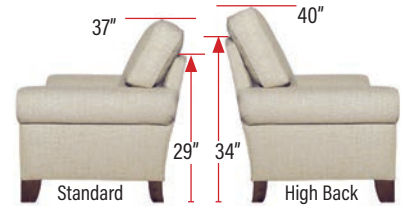

Product Dimensions

- *Outside:* Depth D: 33, 35, or 37
 Height H: 37 or 40
- *Inside:* Seat Depth SD: 20, 22, or 24
 Seat Height SH: 19" for all base treatments
- *Available Frames:*
 Chair: 33"
 Chair and 1/2: 44"
 Love Seat: 57"
 3/4 Sofa: 69"
 Sofa: 74"
 Long Sofa: 80"
 Grand Sofa: 92"
 Sectional

Notes

See next page for order form

As shown: 74 LBS - TA - C - 22 - ML

A member of the **Madison Custom Collection**: a traditional offering with full round arms and backs; the square track arm can lean toward transitional styling.

[Click Here](#)

or scan the code below to see this frame in different fabrics and download images.

Madison Sofas and Chairs - Order Form

SAMPLE ORDER:

1 74H 2 L 3 BT 4 FS - 5 C 6 24 - 7 SP

Dealer Name _____ ITEM #1 _____

Customer Name _____ ITEM #2 _____

Notes _____

1 **Back Height** 74 Standard 74H High Back (BT and BS only)
High Back option adds 3" to overall height:

2 **Attachment** L Loose A Attached

3 **Style** KN Knife Edge (unavailable as 74H)