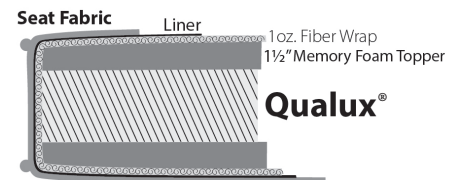

SD	D	W	SD	D	W
20	33	20	20	35	35
22	35	22	22	37	37
24	37	24	24	39	39

Finishes

Nail Head

Cushions

Standard / Firm

Down

Plush

For Brighton, Highland Park, Madison and Tight Back Custom Collections only.