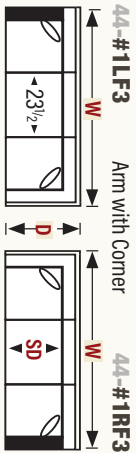

Highland Park Popular Layout: 44-D Track Arm

Standard Features

- Loose back
- Duraloft seat cushion
- Hand tied/Hard edge

Product Overview

- Shown with **track arm** (other arms available)
- Chaise option
- 3 seat depths
- 4 legs, 7 finishes
- 6 backs, loose or attached
- Multiple back over seat options
- Optional double needle stitch
- Optional contrast welt
- Optional nailhead trim

Product Dimensions

- *Outside:* Depth D: 33, 35, or 37
 Height H: 36
- *Inside:* Seat Depth SD: 20, 22, or 24
 Seat Height SH: 19" for all base treatments
- *Available Frames:*
 - Sectionals: 88 x 88 up to 112 x 112"
 - Chair: 36"
 - Love Seat: 59"
 - Three Quarter: 73"
 - Sofa: 83"

Highland Park

Series 44

Based on 23 1/2" cushion width.

Popular layouts

For exact dimensions, choose
Seat Depth:
SD 20, 22 or 24
and Arm,
then see chart.

88 x 88 approx.

88 x 112 approx.

112 x 112 approx.

Full Sock

Urban Taper

Track Arm

Metro Round

Rising Track

Rising Round

Armless

SD	D	W
20	33	86
22	35	88
24	37	90