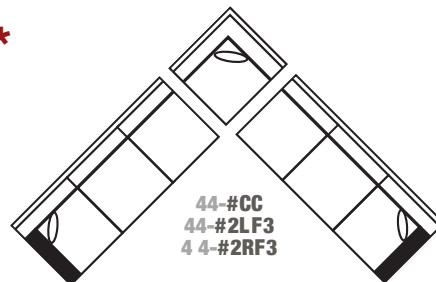

44-#CC
44-#2LF3
4 4-#2RF3

* Chaise with rectangular cushion and movable ottoman base available