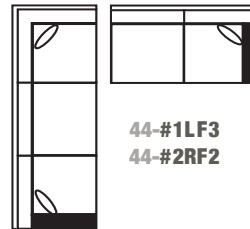

Product Dimensions

- *Outside:* Depth D: 33, 35, or 37
 Height H: 36
- *Inside:* Seat Depth SD: 20, 22, or 24
 Seat Height SH: 19" for all base treatments
- *Available Frames:*
 - Sectionals: 88 x 88 up to 112 x 112"
 - Chair: 36"
 - Love Seat: 59"
 - Three Quarter: 73"
 - Sofa: 83"

[Click Here](#)

or scan the code below to see this frame in different fabrics and download images.

Highland Park Series 44

Based on 23.5" cushion width.

Popular layouts

88 x 88 approx.

44-A *

44-#1RF3
44-#2LF2

*** 44-B**

44-#1LF3
44-#2RF2

88 x 112 approx.

44-C *

44-#2LF3
44-#1RF3

*** 44-D**

44-#2RF3
44-#1LF3

112 x 112 approx.