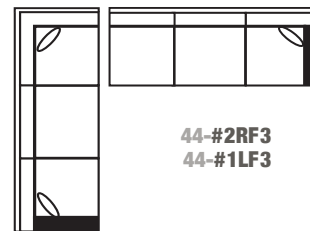

Product Dimensions

- *Outside:* Depth D: 33, 35, or 37
 Height H: 36
- *Inside:* Seat Depth SD: 20, 22, or 24
 Seat Height SH: 19" for all base treatments
- *Available Frames:*
 - Sectionals: 88 x 88 up to 112 x 112"
 - Chair: 36"
 - Love Seat: 59"
 - Three Quarter: 73"
 - Sofa: 83"

*** 44-B**

44-#1LF3
44-#2RF2

88 x 112 approx.

44-C *

44-#2LF3
44-#1RF3

*** 44-D**

44-#2RF3
44-#1LF3

112 x 112 approx.