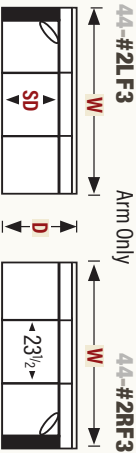

Product Dimensions

- *Outside:* Depth D: 33, 35, or 37
 Height H: 36
- *Inside:* Seat Depth SD: 20, 22, or 24
 Seat Height SH: 19" for all base treatments
- *Available Frames:*
 - Sectionals: 88 x 88 up to 112 x 112"
 - Chair: 36"
 - Love Seat: 59"
 - Three Quarter: 73"
 - Sofa: 83"

[Click Here](#)

or scan the code below to see this frame in different fabrics and download images.

Highland Park Series 44

Based on 23.5" cushion width.

Popular layouts

88 x 88 approx.

44-A *

44-#1RF3
44-#2LF2

Highland Park

Series 44

Based on 23 1/2" cushion width.

Popular layouts

For exact dimensions, choose
Seat Depth:
SD 20, 22 or 24
and Arm,
then see chart.

88 x 88 approx.

88 x 112 approx.

112 x 112 approx.

SD	D	W
20	33	86
22	35	88
24	37	90

SD	D	W
20	33	86
22	35	88
24	37	90

SD	D	W
20	33	86
22	35	88
24	37	90

SD	D	W
20	33	86
22	35	88
24	37	90

SD	D	W
20	33	77
22	35	77
24	37	77

SD	D	W
20	33	77
22	35	77
24	37	77

SD	D	W
20	35	74
22	37	74
24	39	74