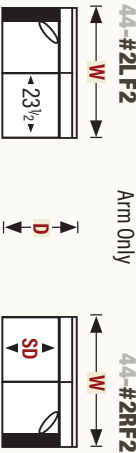

Product Dimensions

- *Outside:* Depth D: 33, 35, or 37
 Height H: 36
- *Inside:* Seat Depth SD: 20, 22, or 24
 Seat Height SH: 19" for all base treatments
- *Available Frames:*
 - Sectionals: 88 x 88 up to 112 x 112"
 - Chair: 36"
 - Love Seat: 59"
 - Three Quarter: 73"
 - Sofa: 83"

Highland Park

Series 44

Based on 23 1/2" cushion width.

Popular layouts

For exact dimensions, choose
Seat Depth:
SD 20, 22 or 24
and Arm,
then see chart.

88 x 88 approx.

88 x 112 approx.

112 x 112 approx.

SD	D	W
20	33	86
22	35	88
24	37	90

SD	D	W
20	33	86
22	35	88
24	37	90

SD	D	W
20	33	86
22	35	88
24	37	90

SD	D	W
20	33	86
22	35	88
24	37	90

SD	D	W
20	33	77
22	35	77
24	37	77

SD	D	W
20	33	77
22	35	77
24	37	77

SD	D	W
20	35	74
22	37	74
24	39	74

SD	D	W
20	35	75
22	37	75
24	39	75

SD	D	W
20	35	75
22	37	75
24	39	75

SD	D	W
20	33	53
22	35	53
24	37	53

SD	D	W
20	33	53
22	35	53
24	37	53

SD	D	W
20	35	51
22	37	51
24	39	51

SD	D	W
20	35	52
22	37	52
24	39	52

SD	D	W
20	35	52
22	37	52
24	39	52