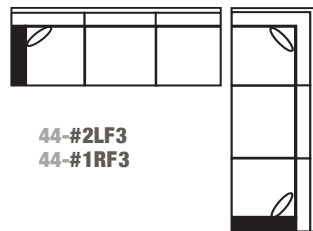

Product Dimensions

- *Outside:* Depth D: 33, 35, or 37
 Height H: 36
- *Inside:* Seat Depth SD: 20, 22, or 24
 Seat Height SH: 19" for all base treatments
- *Available Frames:*
 - Sectionals: 88 x 88 up to 112 x 112"
 - Chair: 36"
 - Love Seat: 59"
 - Three Quarter: 73"
 - Sofa: 83"

[Click Here](#)

or scan the code below to see this frame in different fabrics and download images.

Highland Park Series 44

Based on 23.5" cushion width.

Popular layouts

88 x 88 approx.

44-A *

44-#1RF3
44-#2LF2

*** 44-B**

44-#1LF3
44-#2RF2

88 x 112 approx.

44-C *

44-#2LF3
44-#1RF3

*** 44-D**

44-#2RF3
44-#1LF3

112 x 112 approx.