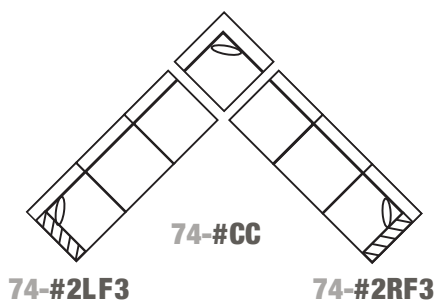

Product Dimensions

- *Outside:* Depth D: 33, 35, or 37
 Height H: 37 or 40
- *Inside:* Seat Depth SD: 20, 22, or 24
 Seat Height SH: 19" for all base treatments
- *Available Frames:*
 Sectional: 90 x 90 up to 129 x 129"
 Chair: 38"
 Chair and 1/2: 49"
 Love Seat: 62"
 3/4 Sofa: 74"
 Sofa: 79"
 Long Sofa: 85"
 Grand Sofa: 97"

[Click Here](#)

or scan the code below to see this frame in different fabrics and download images.

Popular layouts

90 x 90 approx.

74-A *

*** 74-B**

106 x 106 approx.

74-F *

113 x 90 approx.

74-C *

*** 74-D**

129 x 129 approx.

74-G *

113 x 113 approx.

74-E *

129 x 106 approx.

Dealer Name _____ ITEM #1 _____

Customer Name _____ ITEM #2 _____

Notes _____

1 Back Height 74 Standard 74H High Back (BT and BS only)
High Back option adds 3" to overall height:

2 Attachment L Loose A Attached