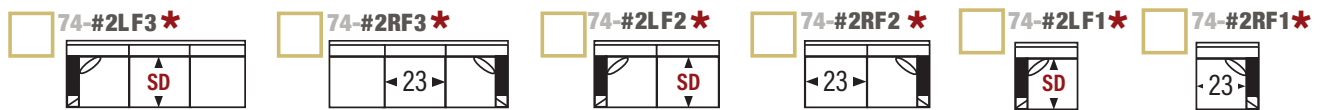

3 Style **KN** Knife Edge (unavailable as 74H) **BT** Box Tee **BS** Box Straight

4 Arm **TA** Track Arm 4 1/2" track **FS** Full Sock **SC** Scoop

5 Frame Sizes (For dimensional data please see back side of this form. For related sofas and chairs see **Madison Sofa** order form.)

KEY: _____

Corner:

Arm with Corner (#1)

Armless

Arm:

Arm only (#2)

#20.db Sofa Pillows:

Corner Chair

Wedge

* Chaise with rectangular cushion and movable base available at extra charge.

6 Seat Depth 20" Short 22" Standard 24" Deep

7 Base **RB** Round Bun 2 1/2" **PFL** Pyramid Foot Large 3" **BA** Bun Apple 3" **DB** Double Bun 3" **HS5** Highland Spool 5" **SP** Spool 5" **LSP** London Spool 5" **ML** Metro Leg 5" **DS** Dress Maker Skirt 9" **MT5** Metro Trim 5"