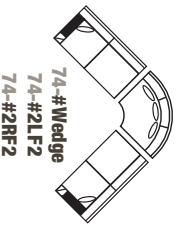

Product Dimensions

- *Outside:* Depth D: 33, 35, or 37
 Height H: 37 or 40
- *Inside:* Seat Depth SD: 20, 22, or 24
 Seat Height SH: 19" for all base treatments
- *Available Frames:*
 Sectional: 90 x 90 up to 129 x 129"
 Chair: 38"
 Chair and 1/2: 49"
 Love Seat: 62"
 3/4 Sofa: 74"
 Sofa: 79"
 Long Sofa: 85"
 Grand Sofa: 97"

90 x 90 approx.

74-A *			
ARM	SD 20	SD 22	SD 24
TA	85 x 85	87 x 87	89 x 89
FS	88 x 88	90 x 90	92 x 92
SC	87 x 87	89 x 89	91 x 91

113 x 90 approx.

74-C *			
ARM	SD 20	SD 22	SD 24
TA	108 x 85	110 x 87	112 x 89
FS	111 x 88	113 x 90	115 x 92
SC	110 x 87	112 x 89	114 x 91

113 x 113 approx.

74-E *			
ARM	SD 20	SD 22	SD 24
TA	108 x 108	110 x 110	112 x 112
FS	111 x 111	113 x 113	115 x 115
SC	110 x 110	112 x 112	114 x 114

106 x 106 approx.

74-F *			
ARM	SD 20	SD 22	SD 24
TA	101 x 101	103 x 103	105 x 105
FS	104 x 104	106 x 106	108 x 108
SC	103 x 103	105 x 105	107 x 107