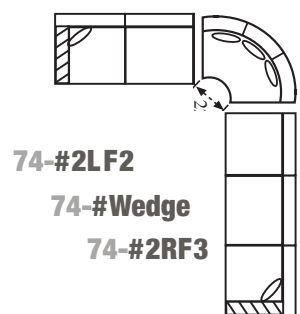

Product Dimensions

- *Outside:* Depth D: 33, 35, or 37
 Height H: 37 or 40
- *Inside:* Seat Depth SD: 20, 22, or 24
 Seat Height SH: 19" for all base treatments
- *Available Frames:*
 Sectional: 90 x 90 up to 129 x 129"
 Chair: 38"
 Chair and 1/2: 49"
 Love Seat: 62"
 3/4 Sofa: 74"
 Sofa: 79"
 Long Sofa: 85"
 Grand Sofa: 97"

113 x 90 approx.

74-C *

*** 74-D**

129 x 129 approx.

74-G *

113 x 113 approx.

74-E *

129 x 106 approx.

74-H *

*** 74-I**

* Chaise with rectangular cushion and movable ottoman base available

HF Madison Sectional - Series 74 - Order Form

Based on 23" cushion width

SAMPLE ORDER: **1** 74H **2** L **3** BT **4** FS - **5** #1LF3 **6** 22 - **7** ML

Dealer Name _____ ITEM #1 _____

Customer Name _____ ITEM #2 _____

Notes _____

1 Back Height 74 Standard 74H High Back (BT and BS only)
High Back option adds 3" to overall height:

2 Attachment L Loose A Attached