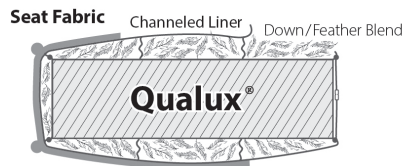

Finishes

Nail Head

Cushions

Standard / Firm

Down

Plush

For Brighton, Highland Park, Madison and Tight Back Custom Collections only.

Welt or Double Needle