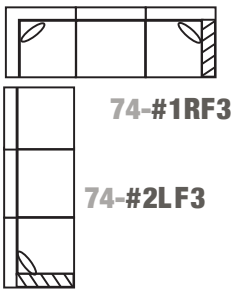

Product Dimensions

- *Outside:* Depth D: 33, 35, or 37
 Height H: 37 or 40
- *Inside:* Seat Depth SD: 20, 22, or 24
 Seat Height SH: 19" for all base treatments
- *Available Frames:*
 Sectional: 90 x 90 up to 129 x 129"
 Chair: 38"
 Chair and 1/2: 49"
 Love Seat: 62"
 3/4 Sofa: 74"
 Sofa: 79"
 Long Sofa: 85"
 Grand Sofa: 97"

Notes

As shown, Popular Layout 74-B Track Arm:

74 BTTA - #1LF3 - 22 - ML

74 BTTA - #2RF2 - 22 - ML

A member of the **Madison Custom Collection**: a traditional offering with full round arms and backs; the square track arm can lean toward transitional styling.

[Click Here](#)

or scan the code below to see this frame in different fabrics and download images.

Popular layouts

90 x 90 approx.

74-A *

*** 74-B**

106 x 106 approx.

74-F *

113 x 90 approx.

74-C *

*** 74-D**

129 x 129 approx.

74-G *

113 x 113 approx.

74-E *

129 x 106 approx.