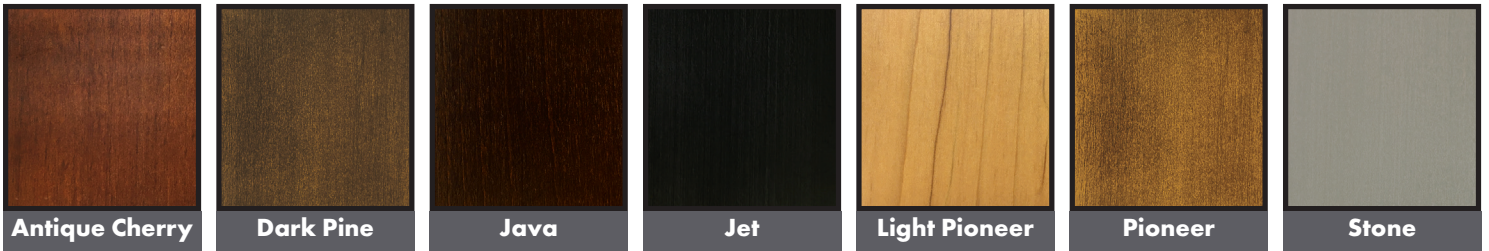

Finishes

Nail Head

Cushions

Standard / Firm

Down

Plush

For Brighton, Highland Park, Madison and Tight Back Custom Collections only.

Welt or Double Needle

Self Welt

Contrast Welt

Double Needle

Arm Pillows

(sold by pair)

Kidney Pillows

(sold as singles)