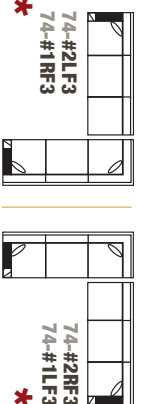

Madison Popular Layout: 74-B Track Arm

Standard Features

- Loose/Attached back
- Duraloft seat cushion
- Hand tied/Hard edge

Product Overview

- Shown with **track arm** (other arms available)
- 7 widths plus chaise options
- 3 seat depths
- 10 legs, 7 finishes
- 2 back heights: 37 or 40"
- Loose or attached back options
- Optional double needle stitch
- Optional contrast welt
- Optional nailhead trim

Product Dimensions

- *Outside:* Depth D: 33, 35, or 37
 Height H: 37 or 40
- *Inside:* Seat Depth SD: 20, 22, or 24
 Seat Height SH: 19" for all base treatments
- *Available Frames:*
 Sectional: 90 x 90 up to 129 x 129"
 Chair: 38"
 Chair and 1/2: 49"
 Love Seat: 62"
 3/4 Sofa: 74"
 Sofa: 79"
 Long Sofa: 85"
 Grand Sofa: 97"

Madison Series 74

Based on 23" cushion width.

Popular layouts

For exact dimensions, choose
Seat Depth: SD 20, 22 or 24
and Arm,
 then see chart.

*Chaise with rectangular cushion and movable base available at extra charge.

90 x 90 approx.

74-A *			
ARM	SD 20	SD 22	SD 24
TA	85 x 85	87 x 87	89 x 89
FS	88 x 88	90 x 90	92 x 92
SC	87 x 87	89 x 89	91 x 91

113 x 90 approx.

74-C *			
ARM	SD 20	SD 22	SD 24
TA	108 x 85	110 x 87	112 x 89
FS	111 x 88	113 x 90	115 x 92
SC	110 x 87	112 x 89	114 x 91