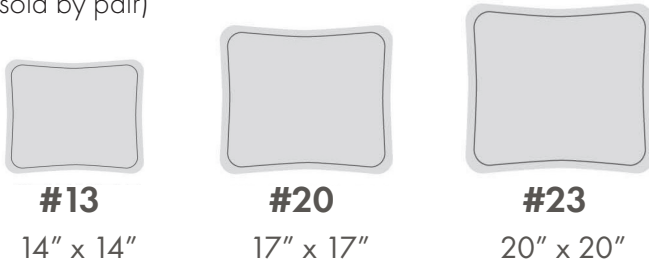

Madison Popular Layout: 74-B Track Arm

Standard Features

- Loose/Attached back
- Duraloft seat cushion
- Hand tied/Hard edge

Product Overview

- Shown with **track arm** (other arms available)
- 7 widths plus chaise options
- 3 seat depths
- 10 legs, 7 finishes
- 2 back heights: 37 or 40"
- Loose or attached back options
- Optional double needle stitch
- Optional contrast welt
- Optional nailhead trim

Product Dimensions

- *Outside:* Depth D: 33, 35, or 37
 Height H: 37 or 40
- *Inside:* Seat Depth SD: 20, 22, or 24
 Seat Height SH: 19" for all base treatments
- *Available Frames:*
 Sectional: 90 x 90 up to 129 x 129"
 Chair: 38"
 Chair and 1/2: 49"
 Love Seat: 62"
 3/4 Sofa: 74"
 Sofa: 79"
 Long Sofa: 85"
 Grand Sofa: 97"

Self Welt

Contrast Welt

Double Needle

Arm Pillows

(sold by pair)

Kidney Pillows

(sold as singles)