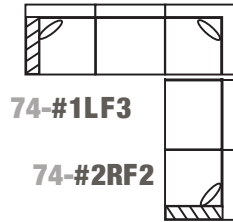

Product Dimensions

- *Outside:* Depth D: 33, 35, or 37
 Height H: 37 or 40
- *Inside:* Seat Depth SD: 20, 22, or 24
 Seat Height SH: 19" for all base treatments
- *Available Frames:*
 Sectional: 90 x 90 up to 129 x 129"
 Chair: 38"
 Chair and 1/2: 49"
 Love Seat: 62"
 3/4 Sofa: 74"
 Sofa: 79"
 Long Sofa: 85"
 Grand Sofa: 97"

Notes

As shown, Popular Layout 74-B Track Arm:

74 BTTA - #1LF3 - 22 - ML

74 BTTA - #2RF2 - 22 - ML

A member of the **Madison Custom Collection**: a traditional offering with full round arms and backs; the square track arm can lean toward transitional styling.

[Click Here](#)

or scan the code below to see this frame in different fabrics and download images.

Popular layouts

90 x 90 approx.

74-A *

*** 74-B**

106 x 106 approx.

74-F *

113 x 90 approx.

74-C *

*** 74-D**

129 x 129 approx.

74-G *

113 x 113 approx.

74-E *

129 x 106 approx.