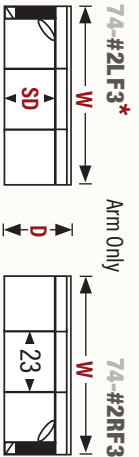

Madison Popular Layout: 74-B Track Arm

Standard Features

- Loose/Attached back
- Duraloft seat cushion
- Hand tied/Hard edge

Product Overview

- Shown with **track arm** (other arms available)
- 7 widths plus chaise options
- 3 seat depths
- 10 legs, 7 finishes
- 2 back heights: 37 or 40"
- Loose or attached back options
- Optional double needle stitch
- Optional contrast welt
- Optional nailhead trim

Product Dimensions

- *Outside:* Depth D: 33, 35, or 37
 Height H: 37 or 40
- *Inside:* Seat Depth SD: 20, 22, or 24
 Seat Height SH: 19" for all base treatments
- *Available Frames:*
 Sectional: 90 x 90 up to 129 x 129"
 Chair: 38"
 Chair and 1/2: 49"
 Love Seat: 62"
 3/4 Sofa: 74"
 Sofa: 79"
 Long Sofa: 85"
 Grand Sofa: 97"

Design Your Own Layout

KEY:
 For related sofas and chairs see Madison Sofas and Chairs order form.

Corner:

Arm:

#20.db Sofa Pillows:

Left Arm Facing

Right Arm Facing

Track Arm

Full Sock

Scoop

Armless

	SD	D	W
74-#A3	20	33	69
	22	35	69
	24	37	69
74-#A2	20	33	46
	22	35	46
	24	37	46
74-#A1	20	33	23
	22	35	23
	24	37	23
74-#CC Corner	20	33	33
	22	35	35
	24	37	37
74-#Wedge	SD	D	W
	20	33	49
	22	35	51
	24	37	53