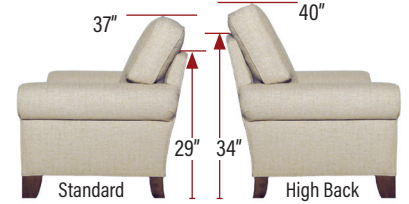

Product Dimensions

- *Outside:* Depth D: 33, 35, or 37
 Height H: 37 or 40
- *Inside:* Seat Depth SD: 20, 22, or 24
 Seat Height SH: 19" for all base treatments
- *Available Frames:*
 Sectional: 90 x 90 up to 129 x 129"
 Chair: 38"
 Chair and 1/2: 49"
 Love Seat: 62"
 3/4 Sofa: 74"
 Sofa: 79"
 Long Sofa: 85"
 Grand Sofa: 97"

74-H *

*** 74-I**

* Chaise with rectangular cushion and movable ottoman base available

HF Madison Sectional - Series 74 - Order Form

Based on 23" cushion width

SAMPLE ORDER: **1** 74H **2** L **3** BT **4** FS - **5** #1LF3 **6** 22 - **7** ML

Dealer Name _____ ITEM #1 _____

Customer Name _____ ITEM #2 _____

Notes _____

1 Back Height 74 Standard 74H High Back (BT and BS only)
High Back option adds 3" to overall height:

2 Attachment L Loose A Attached