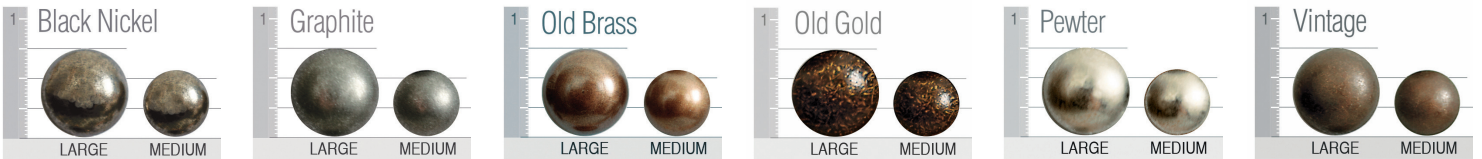

Design Your Own Layout

KEY:
 For related sofas and chairs see Madison Sofas and Chairs order form.

Corner:

Arm:

#20.db Sofa Pillows:

Left Arm Facing

Right Arm Facing

Track Arm

Full Sock

Scoop

Armless

	SD	D	W
74-#A3	20	33	69
	22	35	69
	24	37	69
74-#A2	20	33	46
	22	35	46
	24	37	46
74-#A1	20	33	23
	22	35	23
	24	37	23
74-#CC Corner	20	33	33
	22	35	35
	24	37	37
74-#Wedge	SD	D	W
	20	33	49
	22	35	51
	24	37	53

Finishes

Nail Head

Cushions

Standard / Firm

Down

Plush

For Brighton, Highland Park, Madison and Tight Back Custom Collections only.

Welt or Double Needle