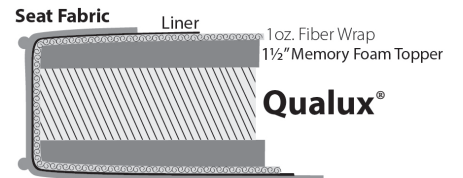

Full Sock

Scoop

Armless

	SD	D	W
74-#A3	20	33	69
	22	35	69
	24	37	69
74-#A2	20	33	46
	22	35	46
	24	37	46
74-#A1	20	33	23
	22	35	23
	24	37	23
74-#CC Corner	20	33	33
	22	35	35
	24	37	37
74-#Wedge	SD	D	W
	20	33	49
	22	35	51
	24	37	53

Finishes

Nail Head

Cushions

Standard / Firm

Down

Plush

For Brighton, Highland Park, Madison and Tight Back Custom Collections only.

Welt or Double Needle