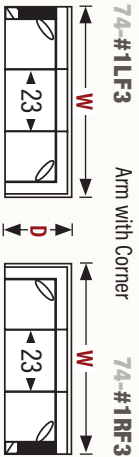

Madison Popular Layout: 74-B Track Arm

Standard Features

- Loose/Attached back
- Duraloft seat cushion
- Hand tied/Hard edge

Product Overview

- Shown with **track arm** (other arms available)
- 7 widths plus chaise options
- 3 seat depths
- 10 legs, 7 finishes
- 2 back heights: 37 or 40"
- Loose or attached back options
- Optional double needle stitch
- Optional contrast welt
- Optional nailhead trim

Product Dimensions

- *Outside:* Depth D: 33, 35, or 37
 Height H: 37 or 40
- *Inside:* Seat Depth SD: 20, 22, or 24
 Seat Height SH: 19" for all base treatments
- *Available Frames:*
 Sectional: 90 x 90 up to 129 x 129"
 Chair: 38"
 Chair and 1/2: 49"
 Love Seat: 62"
 3/4 Sofa: 74"
 Sofa: 79"
 Long Sofa: 85"
 Grand Sofa: 97"

Design Your Own Layout

KEY:
 For related sofas and chairs see Madison Sofas and Chairs order form.

Corner:

Arm:

#20.db Sofa Pillows:

Left Arm Facing

Right Arm Facing

Track Arm

Full Sock

Scoop

Armless

	SD	D	W
74-#A3	20	33	69
	22	35	69
	24	37	69
74-#A2	20	33	46
	22	35	46
	24	37	46
74-#A1	20	33	23
	22	35	23
	24	37	23
74-#CC Corner	20	33	33
	22	35	35
	24	37	37
74-#Wedge	SD	D	W
	20	33	49
	22	35	51
	24	37	53