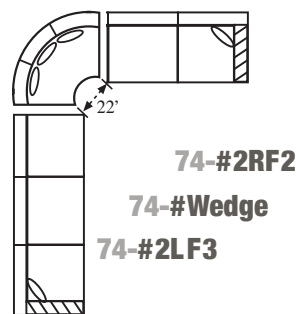

129 x 106 approx.

74-H *