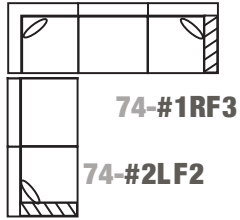

Product Dimensions

- *Outside:* Depth D: 33, 35, or 37
 Height H: 37 or 40
- *Inside:* Seat Depth SD: 20, 22, or 24
 Seat Height SH: 19" for all base treatments
- *Available Frames:*
 Sectional: 90 x 90 up to 129 x 129"
 Chair: 38"
 Chair and 1/2: 49"
 Love Seat: 62"
 3/4 Sofa: 74"
 Sofa: 79"
 Long Sofa: 85"
 Grand Sofa: 97"

Notes

As shown, Popular Layout 74-B Track Arm:

74 BTTA - #1LF3 - 22 - ML

74 BTTA - #2RF2 - 22 - ML

A member of the **Madison Custom Collection**: a traditional offering with full round arms and backs; the square track arm can lean toward transitional styling.

[Click Here](#)

or scan the code below to see this frame in different fabrics and download images.

Popular layouts

90 x 90 approx.

74-A *

*** 74-B**

106 x 106 approx.

74-F *

113 x 90 approx.

74-C *

*** 74-D**

129 x 129 approx.

74-G *

113 x 113 approx.

74-E *

129 x 106 approx.