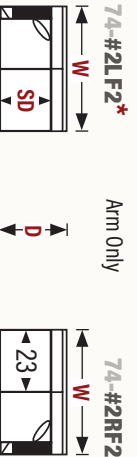

Madison Popular Layout: 74-B Track Arm

Standard Features

- Loose/Attached back
- Duraloft seat cushion
- Hand tied/Hard edge

Product Overview

- Shown with **track arm** (other arms available)
- 7 widths plus chaise options
- 3 seat depths
- 10 legs, 7 finishes
- 2 back heights: 37 or 40"
- Loose or attached back options
- Optional double needle stitch
- Optional contrast welt
- Optional nailhead trim

Product Dimensions

- *Outside:* Depth D: 33, 35, or 37
 Height H: 37 or 40
- *Inside:* Seat Depth SD: 20, 22, or 24
 Seat Height SH: 19" for all base treatments
- *Available Frames:*
 Sectional: 90 x 90 up to 129 x 129"
 Chair: 38"
 Chair and 1/2: 49"
 Love Seat: 62"
 3/4 Sofa: 74"
 Sofa: 79"
 Long Sofa: 85"
 Grand Sofa: 97"

Design Your Own Layout

KEY:
 For related sofas and chairs see Madison Sofas and Chairs order form.

Corner:

Arm:

#20.db Sofa Pillows:

Left Arm Facing

Right Arm Facing

Track Arm

Full Sock

Scoop

Armless

	SD	D	W
74-#A3	20	33	69
	22	35	69
	24	37	69
74-#A2	20	33	46
	22	35	46
	24	37	46
74-#A1	20	33	23
	22	35	23
	24	37	23
74-#CC Corner	20	33	33
	22	35	35
	24	37	37
74-#Wedge	SD	D	W
	20	33	49
	22	35	51
	24	37	53