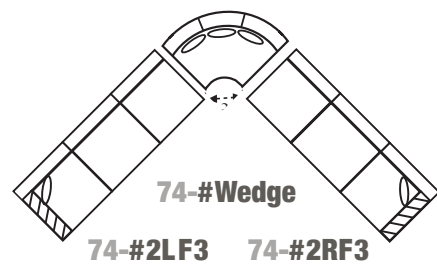

Product Dimensions

- *Outside:* Depth D: 33, 35, or 37
 Height H: 37 or 40
- *Inside:* Seat Depth SD: 20, 22, or 24
 Seat Height SH: 19" for all base treatments
- *Available Frames:*
 Sectional: 90 x 90 up to 129 x 129"
 Chair: 38"
 Chair and 1/2: 49"
 Love Seat: 62"
 3/4 Sofa: 74"
 Sofa: 79"
 Long Sofa: 85"
 Grand Sofa: 97"

Notes

As shown, Popular Layout 74-B Track Arm:

74 BTTA - #1LF3 - 22 - ML

74 BTTA - #2RF2 - 22 - ML

A member of the **Madison Custom Collection**: a traditional offering with full round arms and backs; the square track arm can lean toward transitional styling.

113 x 90 approx.

74-C *

*** 74-D**

129 x 129 approx.

74-G *

113 x 113 approx.

74-E *

129 x 106 approx.

Dealer Name _____ ITEM #1 _____

Customer Name _____ ITEM #2 _____

Notes _____

1 Back Height 74 Standard 74H High Back (BT and BS only)
High Back option adds 3" to overall height:

2 Attachment L Loose A Attached