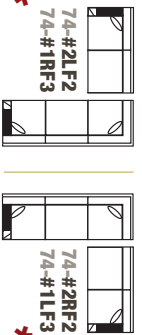

Madison Popular Layout: 74-B Track Arm

Standard Features

- Loose/Attached back
- Duraloft seat cushion
- Hand tied/Hard edge

Product Overview

- Shown with **track arm** (other arms available)
- 7 widths plus chaise options
- 3 seat depths
- 10 legs, 7 finishes
- 2 back heights: 37 or 40"
- Loose or attached back options
- Optional double needle stitch
- Optional contrast welt
- Optional nailhead trim

Product Dimensions

- *Outside:* Depth D: 33, 35, or 37
 Height H: 37 or 40
- *Inside:* Seat Depth SD: 20, 22, or 24
 Seat Height SH: 19" for all base treatments
- *Available Frames:*
 Sectional: 90 x 90 up to 129 x 129"
 Chair: 38"
 Chair and 1/2: 49"
 Love Seat: 62"
 3/4 Sofa: 74"
 Sofa: 79"
 Long Sofa: 85"
 Grand Sofa: 97"

Madison Series 74

Based on 23" cushion width.

Popular layouts

For exact dimensions, choose
Seat Depth: SD 20, 22 or 24
and Arm,
 then see chart.

*Chaise with rectangular cushion and movable base available at extra charge.

90 x 90 approx.

74-A *			
ARM	SD 20	SD 22	SD 24
TA	85 x 85	87 x 87	89 x 89
FS	88 x 88	90 x 90	92 x 92
SC	87 x 87	89 x 89	91 x 91

113 x 90 approx.

74-C *			
ARM	SD 20	SD 22	SD 24
TA	108 x 85	110 x 87	112 x 89
FS	111 x 88	113 x 90	115 x 92
SC	110 x 87	112 x 89	114 x 91