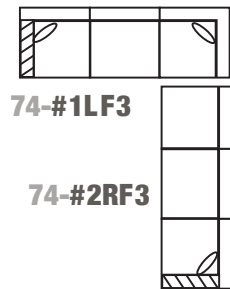

Product Dimensions

- *Outside:* Depth D: 33, 35, or 37
 Height H: 37 or 40
- *Inside:* Seat Depth SD: 20, 22, or 24
 Seat Height SH: 19" for all base treatments
- *Available Frames:*
 Sectional: 90 x 90 up to 129 x 129"
 Chair: 38"
 Chair and 1/2: 49"
 Love Seat: 62"
 3/4 Sofa: 74"
 Sofa: 79"
 Long Sofa: 85"
 Grand Sofa: 97"

Notes

As shown, Popular Layout 74-B Track Arm:

74 BTTA - #1LF3 - 22 - ML

74 BTTA - #2RF2 - 22 - ML

A member of the **Madison Custom Collection**: a traditional offering with full round arms and backs; the square track arm can lean toward transitional styling.

[Click Here](#)

or scan the code below to see this frame in different fabrics and download images.

Popular layouts

90 x 90 approx.

74-A *

*** 74-B**

106 x 106 approx.

74-F *

113 x 90 approx.

74-C *

*** 74-D**

129 x 129 approx.

74-G *

113 x 113 approx.

74-E *

129 x 106 approx.