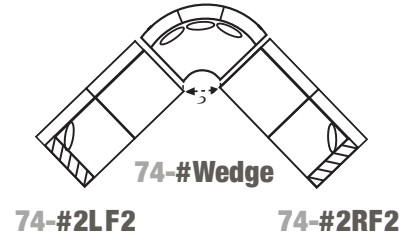

Product Dimensions

- *Outside:* Depth D: 33, 35, or 37
 Height H: 37 or 40
- *Inside:* Seat Depth SD: 20, 22, or 24
 Seat Height SH: 19" for all base treatments
- *Available Frames:*
 Sectional: 90 x 90 up to 129 x 129"
 Chair: 38"
 Chair and 1/2: 49"
 Love Seat: 62"
 3/4 Sofa: 74"
 Sofa: 79"
 Long Sofa: 85"
 Grand Sofa: 97"

Notes

As shown, Popular Layout 74-B Track Arm:

74 BTTA - #1LF3 - 22 - ML

74 BTTA - #2RF2 - 22 - ML

A member of the **Madison Custom Collection**: a traditional offering with full round arms and backs; the square track arm can lean toward transitional styling.

[Click Here](#)

or scan the code below to see this frame in different fabrics and download images.

Popular layouts

90 x 90 approx.

74-A *

*** 74-B**

106 x 106 approx.

74-F *

113 x 90 approx.

74-C *

*** 74-D**

129 x 129 approx.

74-G *

113 x 113 approx.

74-E *

129 x 106 approx.