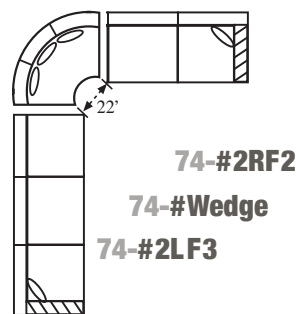

Product Dimensions

- *Outside:* Depth D: 33, 35, or 37
 Height H: 37 or 40
- *Inside:* Seat Depth SD: 20, 22, or 24
 Seat Height SH: 19" for all base treatments
- *Available Frames:*
 Sectional: 90 x 90 up to 129 x 129"
 Chair: 38"
 Chair and 1/2: 49"
 Love Seat: 62"
 3/4 Sofa: 74"
 Sofa: 79"
 Long Sofa: 85"
 Grand Sofa: 97"

[Click Here](#)
or scan the code below to see this frame in different fabrics and download images.

Popular layouts

90 x 90 approx.

74-A *

*** 74-B**

106 x 106 approx.

74-F *

113 x 90 approx.

74-C *

*** 74-D**

129 x 129 approx.

74-G *

113 x 113 approx.

74-E *

129 x 106 approx.

74-H *

Dealer Name _____ ITEM #1 _____

Customer Name _____ ITEM #2 _____

Notes _____

1 Back Height 74 Standard 74H High Back (BT and BS only)
High Back option adds 3" to overall height:

2 Attachment L Loose A Attached