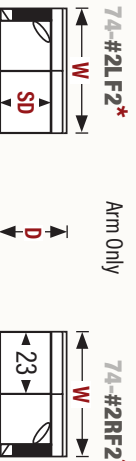

74-#2LF2*	Arm Only	74-#2RF2*
SD	D	W
20	33	52
22	35	52
24	37	52

SD	D	W
20	33	54
22	35	54
24	37	54