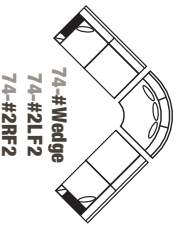

106 x 106 approx.

74-F *			
ARM	SD 20	SD 22	SD 24
TA	101 x 101	103 x 103	105 x 105
FS	104 x 104	106 x 106	108 x 108
SC	103 x 103	105 x 105	107 x 107