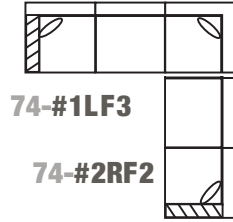

Product Dimensions

- *Outside:* Depth D: 33, 35, or 37
 Height H: 37 or 40
- *Inside:* Seat Depth SD: 20, 22, or 24
 Seat Height SH: 19" for all base treatments
- *Available Frames:*
 Sectional: 90 x 90 up to 129 x 129"
 Chair: 38"
 Chair and 1/2: 49"
 Love Seat: 62"
 3/4 Sofa: 74"
 Sofa: 79"
 Long Sofa: 85"
 Grand Sofa: 97"

[Click Here](#)
or scan the code below to see this frame in different fabrics and download images.

Popular layouts

90 x 90 approx.

74-A *

*** 74-B**

106 x 106 approx.

74-F *

113 x 90 approx.

74-C *

*** 74-D**

129 x 129 approx.

74-G *

113 x 113 approx.

74-E *

129 x 106 approx.

74-H *

Dealer Name _____ ITEM #1 _____

Customer Name _____ ITEM #2 _____

Notes _____

1 Back Height 74 Standard 74H High Back (BT and BS only)
High Back option adds 3" to overall height:

2 Attachment L Loose A Attached