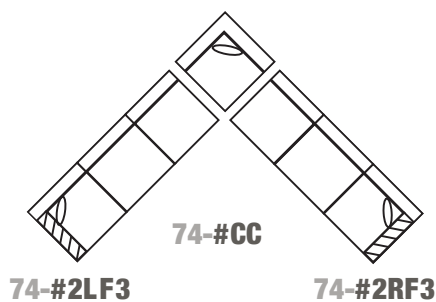

Product Dimensions

- *Outside:* Depth D: 33, 35, or 37
 Height H: 37 or 40
- *Inside:* Seat Depth SD: 20, 22, or 24
 Seat Height SH: 19" for all base treatments
- *Available Frames:*
 Sectional: 90 x 90 up to 129 x 129"
 Chair: 38"
 Chair and 1/2: 49"
 Love Seat: 62"
 3/4 Sofa: 74"
 Sofa: 79"
 Long Sofa: 85"
 Grand Sofa: 97"

[Click Here](#)
or scan the code below to see this frame in different fabrics and download images.

Popular layouts

90 x 90 approx.

74-A *

*** 74-B**

106 x 106 approx.

74-F *

113 x 90 approx.

74-C *

*** 74-D**

129 x 129 approx.

74-G *

113 x 113 approx.

74-E *

129 x 106 approx.

74-H *

Dealer Name _____ ITEM #1 _____

Customer Name _____ ITEM #2 _____

Notes _____

1 Back Height 74 Standard 74H High Back (BT and BS only)
High Back option adds 3" to overall height:

2 Attachment L Loose A Attached