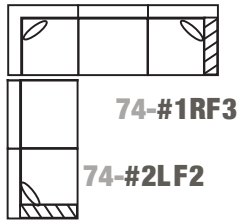

Product Dimensions

- *Outside:* Depth D: 33, 35, or 37
 Height H: 37 or 40
- *Inside:* Seat Depth SD: 20, 22, or 24
 Seat Height SH: 19" for all base treatments
- *Available Frames:*
 Sectional: 90 x 90 up to 129 x 129"
 Chair: 38"
 Chair and 1/2: 49"
 Love Seat: 62"
 3/4 Sofa: 74"
 Sofa: 79"
 Long Sofa: 85"
 Grand Sofa: 97"

Notes

As shown, Popular Layout 74-F Full Sock:

74 BTFS - #Wedge - 22 - HS5

74 BTFS - #2LF2 - 22 - HS5

74 BTFS - #2RF2 - 22 - HS5

A member of the **Madison Custom Collection**: a traditional offering with full round arms and backs; the square track arm can lean toward transitional styling.

[Click Here](#)
or scan the code below to see this frame in different fabrics and download images.

Popular layouts

90 x 90 approx.

74-A *

*** 74-B**

106 x 106 approx.

74-F *

113 x 90 approx.

74-C *

*** 74-D**

129 x 129 approx.

74-G *

113 x 113 approx.

74-E *

129 x 106 approx.

74-H *