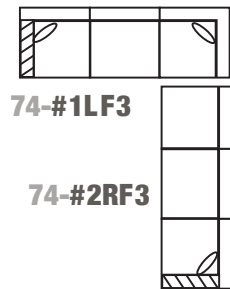

Product Dimensions

- *Outside:* Depth D: 33, 35, or 37
 Height H: 37 or 40
- *Inside:* Seat Depth SD: 20, 22, or 24
 Seat Height SH: 19" for all base treatments
- *Available Frames:*
 Sectional: 90 x 90 up to 129 x 129"
 Chair: 38"
 Chair and 1/2: 49"
 Love Seat: 62"
 3/4 Sofa: 74"
 Sofa: 79"
 Long Sofa: 85"
 Grand Sofa: 97"

Notes

As shown, Popular Layout 74-F Full Sock:

74 BTFS - #Wedge - 22 - HS5

74 BTFS - #2LF2 - 22 - HS5

74 BTFS - #2RF2 - 22 - HS5

A member of the **Madison Custom Collection**: a traditional offering with full round arms and backs; the square track arm can lean toward transitional styling.

[Click Here](#)
or scan the code below to see this frame in different fabrics and download images.

Popular layouts

90 x 90 approx.

74-A *

*** 74-B**

106 x 106 approx.

74-F *

113 x 90 approx.

74-C *

*** 74-D**

129 x 129 approx.

74-G *

113 x 113 approx.

74-E *

129 x 106 approx.

74-H *