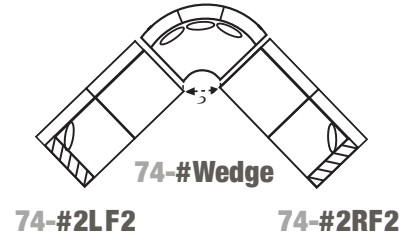

Product Dimensions

- *Outside:* Depth D: 33, 35, or 37
 Height H: 37 or 40
- *Inside:* Seat Depth SD: 20, 22, or 24
 Seat Height SH: 19" for all base treatments
- *Available Frames:*
 Sectional: 90 x 90 up to 129 x 129"
 Chair: 38"
 Chair and 1/2: 49"
 Love Seat: 62"
 3/4 Sofa: 74"
 Sofa: 79"
 Long Sofa: 85"
 Grand Sofa: 97"

Notes

As shown, Popular Layout 74-F Full Sock:

74 BTFS - #Wedge - 22 - HS5

74 BTFS - #2LF2 - 22 - HS5

74 BTFS - #2RF2 - 22 - HS5

A member of the **Madison Custom Collection**: a traditional offering with full round arms and backs; the square track arm can lean toward transitional styling.

[Click Here](#)
or scan the code below to see this frame in different fabrics and download images.

Popular layouts

90 x 90 approx.

74-A *

*** 74-B**

106 x 106 approx.

74-F *

113 x 90 approx.

74-C *

*** 74-D**

129 x 129 approx.

74-G *

113 x 113 approx.

74-E *

129 x 106 approx.

74-H *