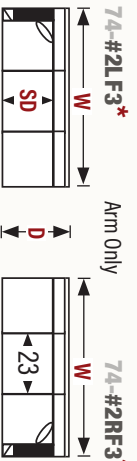

Product Dimensions

- *Outside:* Depth D: 33, 35, or 37
 Height H: 37 or 40
- *Inside:* Seat Depth SD: 20, 22, or 24
 Seat Height SH: 19" for all base treatments
- *Available Frames:*
 Sectional: 90 x 90 up to 129 x 129"
 Chair: 38"
 Chair and 1/2: 49"
 Love Seat: 62"
 3/4 Sofa: 74"
 Sofa: 79"
 Long Sofa: 85"
 Grand Sofa: 97"

*** 74-I**

* Chaise with rectangular cushion and movable ottoman base available

H Madison Sectional - Series 74 - Order Form

Based on 23" cushion width

SAMPLE ORDER: **1** 74H **2** L **3** BT **4** FS - **5** #1LF3 **6** 22 - **7** ML

Madison Series 74

Based on 23" cushion width.

Popular layouts

For exact dimensions, choose **Seat Depth: SD 20, 22 or 24** and **Arm, and Arm,** then see chart.

***Chaise with rectangular cushion and movable base available at extra charge.**

Full Sock

Scoop

Armless

| | | |
|-----------------|-----------------|-----------------|
| 74-#1LF3 | Arm with Corner | 74-#1RF3 |
| SD | D | W |
| 20 | 33 | 85 |
| 22 | 35 | 87 |
| 24 | 37 | 89 |

| | | |
|----|----|----|
| SD | D | W |
| 20 | 33 | 87 |
| 22 | 35 | 89 |
| 24 | 37 | 91 |