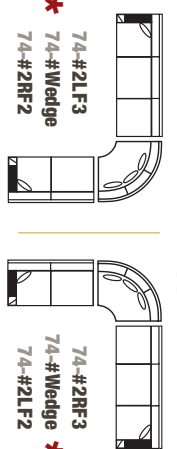

129 x 106 approx.

74-H *			
ARM	SD 20	SD 22	SD 24
TA	124 x 101	126 x 103	128 x 105
FS	127 x 104	129 x 106	131 x 108
SC	126 x 103	128 x 105	130 x 107

Design Your Own Layout

KEY:
For related sofas and chairs see Madison Sofas and Chairs order form.

Corner:

Arm:

#20.db Sofa Pillows: