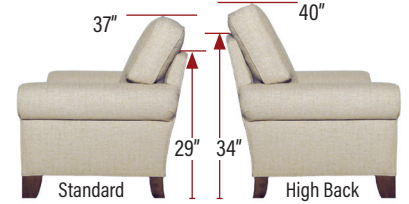

Product Dimensions

- *Outside:* Depth D: 33, 35, or 37
 Height H: 37 or 40
- *Inside:* Seat Depth SD: 20, 22, or 24
 Seat Height SH: 19" for all base treatments
- *Available Frames:*
 Sectional: 90 x 90 up to 129 x 129"
 Chair: 38"
 Chair and 1/2: 49"
 Love Seat: 62"
 3/4 Sofa: 74"
 Sofa: 79"
 Long Sofa: 85"
 Grand Sofa: 97"

*** 74-I**

* Chaise with rectangular cushion and movable ottoman base available

H Madison Sectional - Series 74 - Order Form

Based on 23" cushion width

SAMPLE ORDER: **1** 74H **2** L **3** BT **4** FS - **5** #1LF3 **6** 22 - **7** ML

Dealer Name _____ ITEM #1 _____

Customer Name _____ ITEM #2 _____

Notes _____

1 Back Height 74 Standard 74H High Back (BT and BS only)
High Back option adds 3" to overall height:

2 Attachment L Loose A Attached