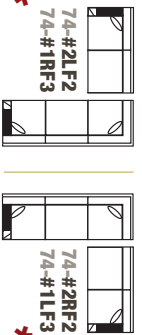

Product Dimensions

- *Outside:* Depth D: 33, 35, or 37
 Height H: 37 or 40
- *Inside:* Seat Depth SD: 20, 22, or 24
 Seat Height SH: 19" for all base treatments
- *Available Frames:*
 Sectional: 90 x 90 up to 129 x 129"
 Chair: 38"
 Chair and 1/2: 49"
 Love Seat: 62"
 3/4 Sofa: 74"
 Sofa: 79"
 Long Sofa: 85"
 Grand Sofa: 97"

Madison Series 74

Based on 23" cushion width.

Popular layouts

For exact dimensions, choose **Seat Depth: SD 20, 22 or 24** and **Arm, and Arm,** then see chart.

***Chaise with rectangular cushion and movable base available at extra charge.**

90 x 90 approx.

| | | | |
|---------------|---------|---------|---------|
| 74-A * | | | |
| ARM | SD 20 | SD 22 | SD 24 |
| TA | 85 x 85 | 87 x 87 | 89 x 89 |
| FS | 88 x 88 | 90 x 90 | 92 x 92 |
| SC | 87 x 87 | 89 x 89 | 91 x 91 |

113 x 90 approx.

| | | | |
|---------------|----------|----------|----------|
| 74-C * | | | |
| ARM | SD 20 | SD 22 | SD 24 |
| TA | 108 x 85 | 110 x 87 | 112 x 89 |
| FS | 111 x 88 | 113 x 90 | 115 x 92 |
| SC | 110 x 87 | 112 x 89 | 114 x 91 |