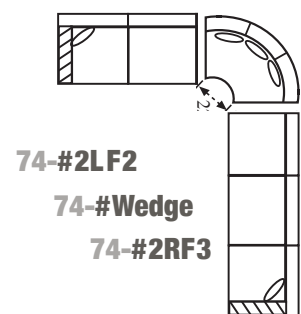

Popular layouts

90 x 90 approx.

74-A *

* 74-B

106 x 106 approx.

74-F *

113 x 90 approx.

74-C *

* 74-D

129 x 129 approx.

74-G *

113 x 113 approx.

74-E *

129 x 106 approx.

74-H *

* 74-I

* Chaise with rectangular cushion and movable ottoman base available