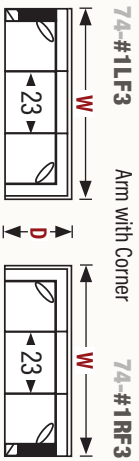

Madison Popular Layout: 74-F Full Sock

Standard Features

- Loose/Attached back
- Duraloft seat cushion
- Hand tied/Hard edge

Product Overview

- Shown with **full sock arm** (other arms available)
- 7 widths plus chaise options
- 3 seat depths
- 10 legs, 7 finishes
- 2 back heights: 37 or 40"
- Loose or attached back options
- Optional double needle stitch
- Optional contrast welt
- Optional nailhead trim

Product Dimensions

- *Outside:* Depth D: 33, 35, or 37
 Height H: 37 or 40
- *Inside:* Seat Depth SD: 20, 22, or 24
 Seat Height SH: 19" for all base treatments
- *Available Frames:*
 Sectional: 90 x 90 up to 129 x 129"
 Chair: 38"
 Chair and 1/2: 49"
 Love Seat: 62"
 3/4 Sofa: 74"
 Sofa: 79"
 Long Sofa: 85"
 Grand Sofa: 97"

Design Your Own Layout

KEY:
For related sofas and chairs see Madison Sofas and Chairs order form.

Corner:

Arm:

#20.db Sofa Pillows:

Left Arm Facing

Right Arm Facing

Track Arm

Full Sock

Scoop

Armless

| | | |
|-----------------|-----------------|-----------------|
| 74-#1LF3 | Arm with Corner | 74-#1RF3 |
| SD | D | W |
| 20 | 33 | 85 |
| 22 | 35 | 87 |
| 24 | 37 | 89 |

| | | |
|----|----|----|
| SD | D | W |
| 20 | 33 | 87 |
| 22 | 35 | 89 |
| 24 | 37 | 91 |