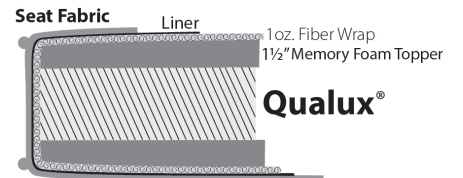

| | | |
|----|----|----|
| SD | D | W |
| 20 | 33 | 49 |
| 22 | 35 | 51 |
| 24 | 37 | 53 |

Finishes

Nail Head

Cushions

Standard / Firm

Down

Plush

For Brighton, Highland Park, Madison and Tight Back Custom Collections only.