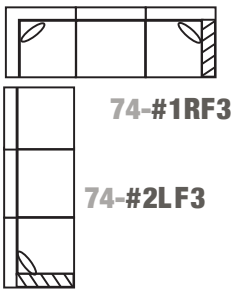

Product Dimensions

- *Outside:* Depth D: 33, 35, or 37
 Height H: 37 or 40
- *Inside:* Seat Depth SD: 20, 22, or 24
 Seat Height SH: 19" for all base treatments
- *Available Frames:*
 Sectional: 90 x 90 up to 129 x 129"
 Chair: 38"
 Chair and 1/2: 49"
 Love Seat: 62"
 3/4 Sofa: 74"
 Sofa: 79"
 Long Sofa: 85"
 Grand Sofa: 97"

Notes

As shown, Popular Layout 74-F Full Sock:

74 BTFS - #Wedge - 22 - HS5

74 BTFS - #2LF2 - 22 - HS5

74 BTFS - #2RF2 - 22 - HS5

A member of the **Madison Custom Collection**: a traditional offering with full round arms and backs; the square track arm can lean toward transitional styling.

[Click Here](#)
or scan the code below to see this frame in different fabrics and download images.

Popular layouts

90 x 90 approx.

74-A *

*** 74-B**

106 x 106 approx.

74-F *

113 x 90 approx.

74-C *

*** 74-D**

129 x 129 approx.

74-G *

113 x 113 approx.

74-E *

129 x 106 approx.

74-H *