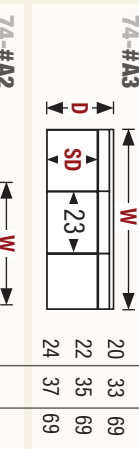

SD	D	W
20	33	69
22	35	69
24	37	69