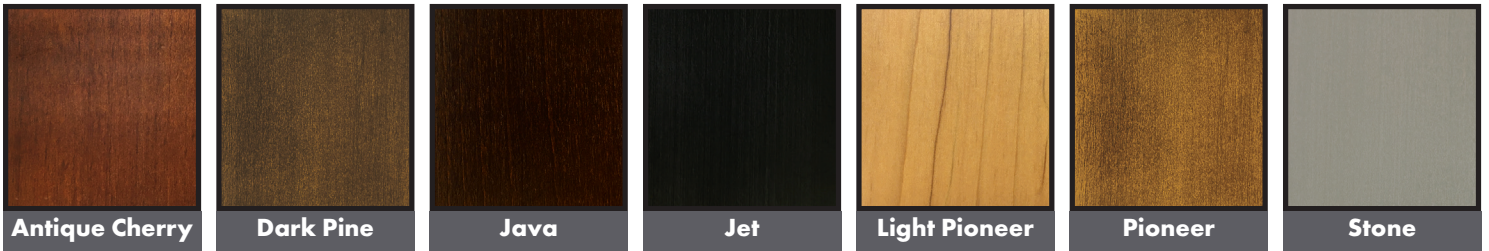

| | | |
|----|----|----|
| SD | D | W |
| 20 | 33 | 49 |
| 22 | 35 | 51 |
| 24 | 37 | 53 |

Finishes

Nail Head

Cushions

Standard / Firm

Down

Plush

For Brighton, Highland Park, Madison and Tight Back Custom Collections only.