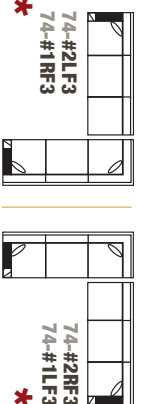

Product Dimensions

- *Outside:* Depth D: 33, 35, or 37
 Height H: 37 or 40
- *Inside:* Seat Depth SD: 20, 22, or 24
 Seat Height SH: 19" for all base treatments
- *Available Frames:*
 Sectional: 90 x 90 up to 129 x 129"
 Chair: 38"
 Chair and 1/2: 49"
 Love Seat: 62"
 3/4 Sofa: 74"
 Sofa: 79"
 Long Sofa: 85"
 Grand Sofa: 97"

Madison Series 74

Based on 23" cushion width.

Popular layouts

For exact dimensions, choose **Seat Depth: SD 20, 22 or 24** and **Arm, and Arm,** then see chart.

***Chaise with rectangular cushion and movable base available at extra charge.**

90 x 90 approx.

| | | | |
|---------------|---------|---------|---------|
| 74-A * | | | |
| ARM | SD 20 | SD 22 | SD 24 |
| TA | 85 x 85 | 87 x 87 | 89 x 89 |
| FS | 88 x 88 | 90 x 90 | 92 x 92 |
| SC | 87 x 87 | 89 x 89 | 91 x 91 |

113 x 90 approx.

| | | | |
|---------------|----------|----------|----------|
| 74-C * | | | |
| ARM | SD 20 | SD 22 | SD 24 |
| TA | 108 x 85 | 110 x 87 | 112 x 89 |
| FS | 111 x 88 | 113 x 90 | 115 x 92 |
| SC | 110 x 87 | 112 x 89 | 114 x 91 |