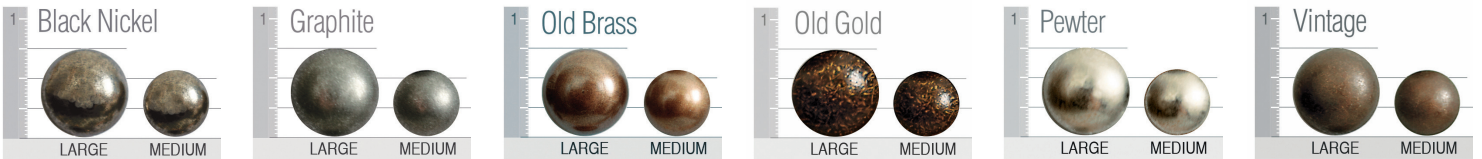

| | | |
|------------------|----------|------------------|
| 74-#2LF1* | Arm Only | 74-#2RF1* |
| SD | D | W |
| 20 | 33 | 29 |
| 22 | 35 | 29 |
| 24 | 37 | 29 |

| | | |
|----|----|----|
| SD | D | W |
| 20 | 33 | 31 |
| 22 | 35 | 31 |
| 24 | 37 | 31 |

| | | |
|----|----|----|
| SD | D | W |
| 20 | 33 | 69 |
| 22 | 35 | 69 |
| 24 | 37 | 69 |

| | | |
|----|----|----|
| SD | D | W |
| 20 | 33 | 46 |
| 22 | 35 | 46 |
| 24 | 37 | 46 |

| | | |
|----|----|----|
| SD | D | W |
| 20 | 33 | 23 |
| 22 | 35 | 23 |
| 24 | 37 | 23 |

| | | |
|----|----|----|
| SD | D | W |
| 20 | 33 | 49 |
| 22 | 35 | 51 |
| 24 | 37 | 53 |

Finishes

Nail Head

Cushions

Standard / Firm

Down

Plush

For Brighton, Highland Park, Madison and Tight Back Custom Collections only.