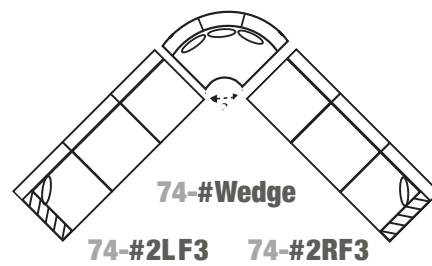

Product Dimensions

- *Outside:* Depth D: 33, 35, or 37
 Height H: 37 or 40
- *Inside:* Seat Depth SD: 20, 22, or 24
 Seat Height SH: 19" for all base treatments
- *Available Frames:*
 Sectional: 90 x 90 up to 129 x 129"
 Chair: 38"
 Chair and 1/2: 49"
 Love Seat: 62"
 3/4 Sofa: 74"
 Sofa: 79"
 Long Sofa: 85"
 Grand Sofa: 97"

74-C *

*** 74-D**

129 x 129 approx.

74-G *

113 x 113 approx.

74-E *

129 x 106 approx.

74-H *

*** 74-I**

* Chaise with rectangular cushion and movable ottoman base available

H Madison Sectional - Series 74 - Order Form

Based on 23" cushion width

SAMPLE ORDER: **1** 74H **2** L **3** BT **4** FS - **5** #1LF3 **6** 22 - **7** ML

Dealer Name _____ ITEM #1 _____

Customer Name _____ ITEM #2 _____

Notes _____

1 Back Height 74 Standard 74H High Back (BT and BS only)
High Back option adds 3" to overall height:

2 Attachment L Loose A Attached